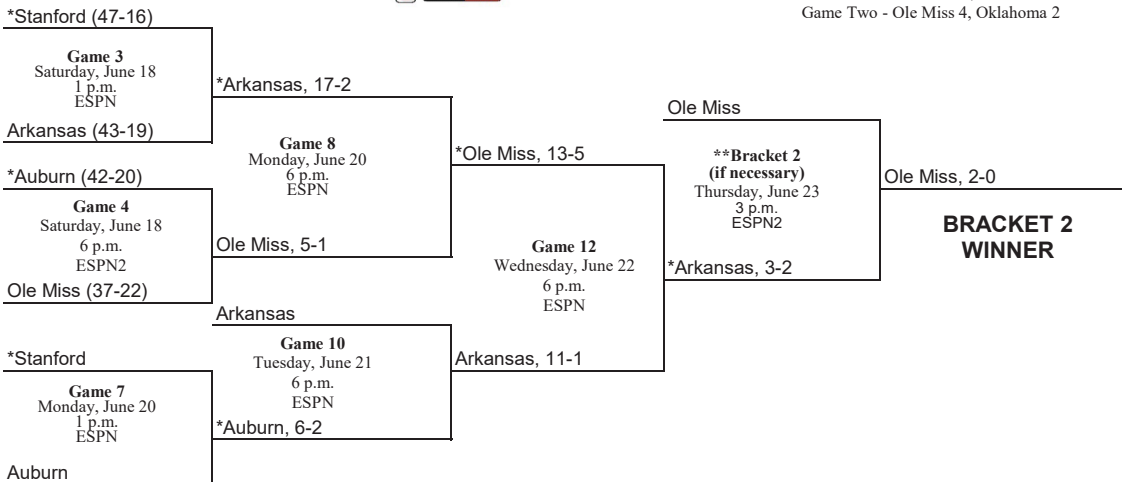

Thursday, June 23

#8 Ole Miss 2, #3 Arkansas 0

College World Series Finals

Saturday, June 25

#8 Ole Miss 10, #4 Oklahoma 3

Sunday, June 26

#8 Ole Miss 4, #4 Oklahoma 2

Rankings reflect the highest among the major polls.

2022 NCAA Men's College World Series
 Charles Schwab Field Omaha - Omaha, Nebraska
 June 17-26/27

BRACKET 1

BRACKET 2

MCWS Finals
 Ole Miss wins, 2-0
 (Best two-of-three and all games on ESPN)
 Game One - Ole Miss 10, Oklahoma 3
 Game Two - Ole Miss 4, Oklahoma 2