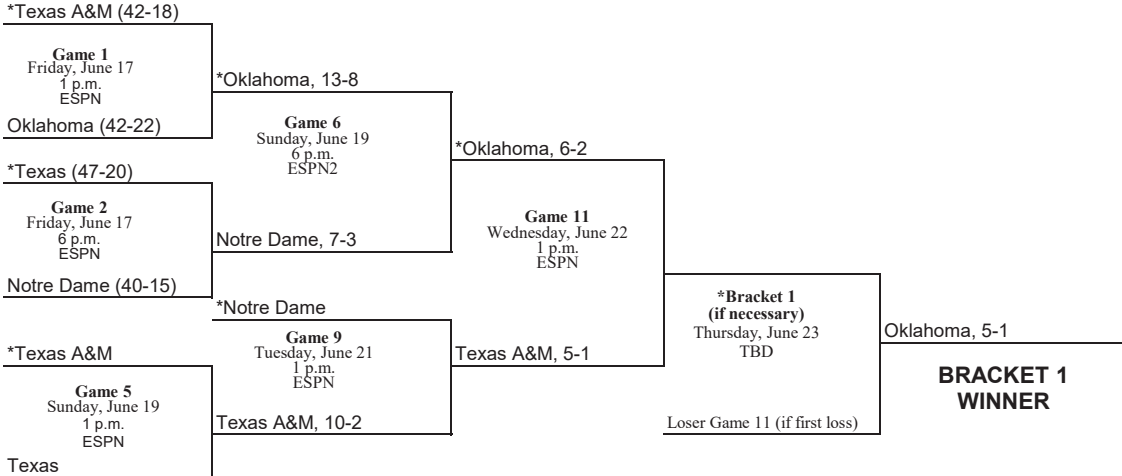

Thursday, June 23

#8 Ole Miss 2, #3 Arkansas 0

College World Series Finals

Saturday, June 25

#8 Ole Miss 10, #4 Oklahoma 3

Sunday, June 26

#8 Ole Miss 4, #4 Oklahoma 2

Rankings reflect the highest among the major polls.

2022 NCAA Men's College World Series
 Charles Schwab Field Omaha - Omaha, Nebraska
 June 17-26/27

BRACKET 1

BRACKET 2

MCWS Finals
 Ole Miss wins, 2-0
 (Best two-of-three and all games on ESPN)
 Game One - Ole Miss 10, Oklahoma 3
 Game Two - Ole Miss 4, Oklahoma 2