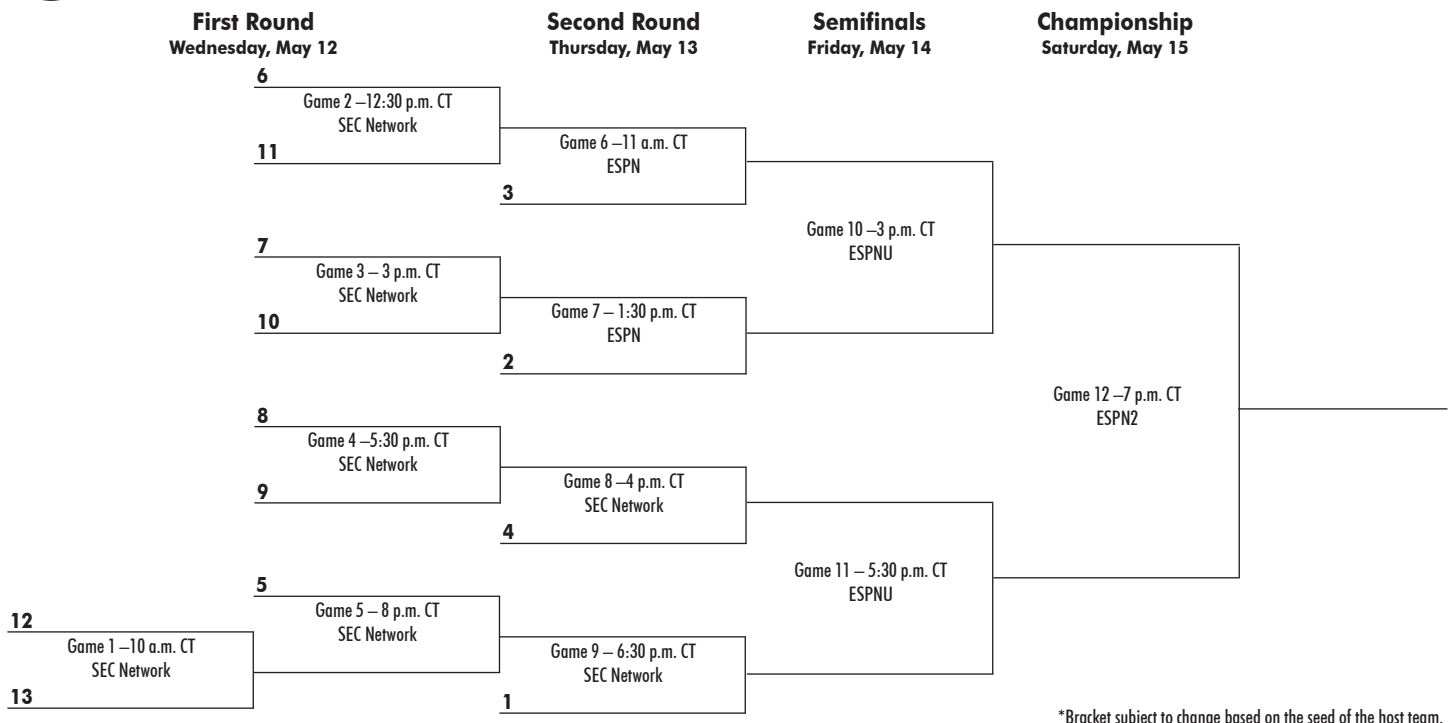

SEC TOURNAMENT

*Bracket subject to change based on the seed of the host team.

The 2021 SEC Softball Tournament will be held May 12-15 at Rhoads Stadium in Tuscaloosa, Ala., hosted by the University of Alabama.

The tournament will be a 13-team, single elimination format, beginning on Wednesday and concluding with the championship game on Saturday. The 13 tournament teams shall be determined based on the highest percentage of wins during regular-season Conference competition. The winner of the tournament receives the league's automatic bid to the NCAA Championship.

The John and Ann Rhoads Softball Stadium was built in 2000. The stadium was expanded for the third time in its short history following 2011 season, which brought the official capacity to 3,940. A sellout crowd of 4,015 gathered for the May 5, 2017 matchup against in-state rival Auburn. Two more sellout crowds in the remaining two games marked a three-game series total of 12,045, also an NCAA record. Rhoads Stadium also owns national attendance records in both the NCAA Regional and Super Regional rounds, with only Women's College World Series sessions at ASA Hall of Fame Stadium in Oklahoma City surpassing Rhoads Stadium's attendance marks.

Alabama, Florida and LSU lead the league with five SEC Tournament titles apiece. Auburn, South Carolina and Tennessee are tied for fourth with two titles each. Georgia and Ole Miss have each won one SEC Tournament championship.

SEC Tournament Tie-Breaker Procedures

The team with the highest percentage of wins during the regular season conference competition will be the No. 1 seed in the SEC Softball Tournament. The remainder of the tournament field will be seeded 2-13 based on the conference winning percentage. Ties shall be broken in the following manner:

1. **Two-Team Tie:** The following procedure will be used in the following order until the tie is broken:

- A) Won-lost record of head-to-head competition between the tied teams.
- B) Won-lost record of the two teams versus the highest seeded common opponent.
- C) Fewest runs allowed in head to head competition. If head to head competition between two tied teams did not occur, then fewest runs allowed against all common opponents.
- D) Fewest runs allowed versus all opponents.
- E) Coin flip by the Commissioner.

2. **Three-Team Tie (or more):** If three or more tied teams have three different records against each other, they shall be seeded in best percentage order. Otherwise, once the tie has been reduced to two teams, the two-team tie breaker procedure shall be utilized. The following procedure will be used in the following order until the tie is broken: