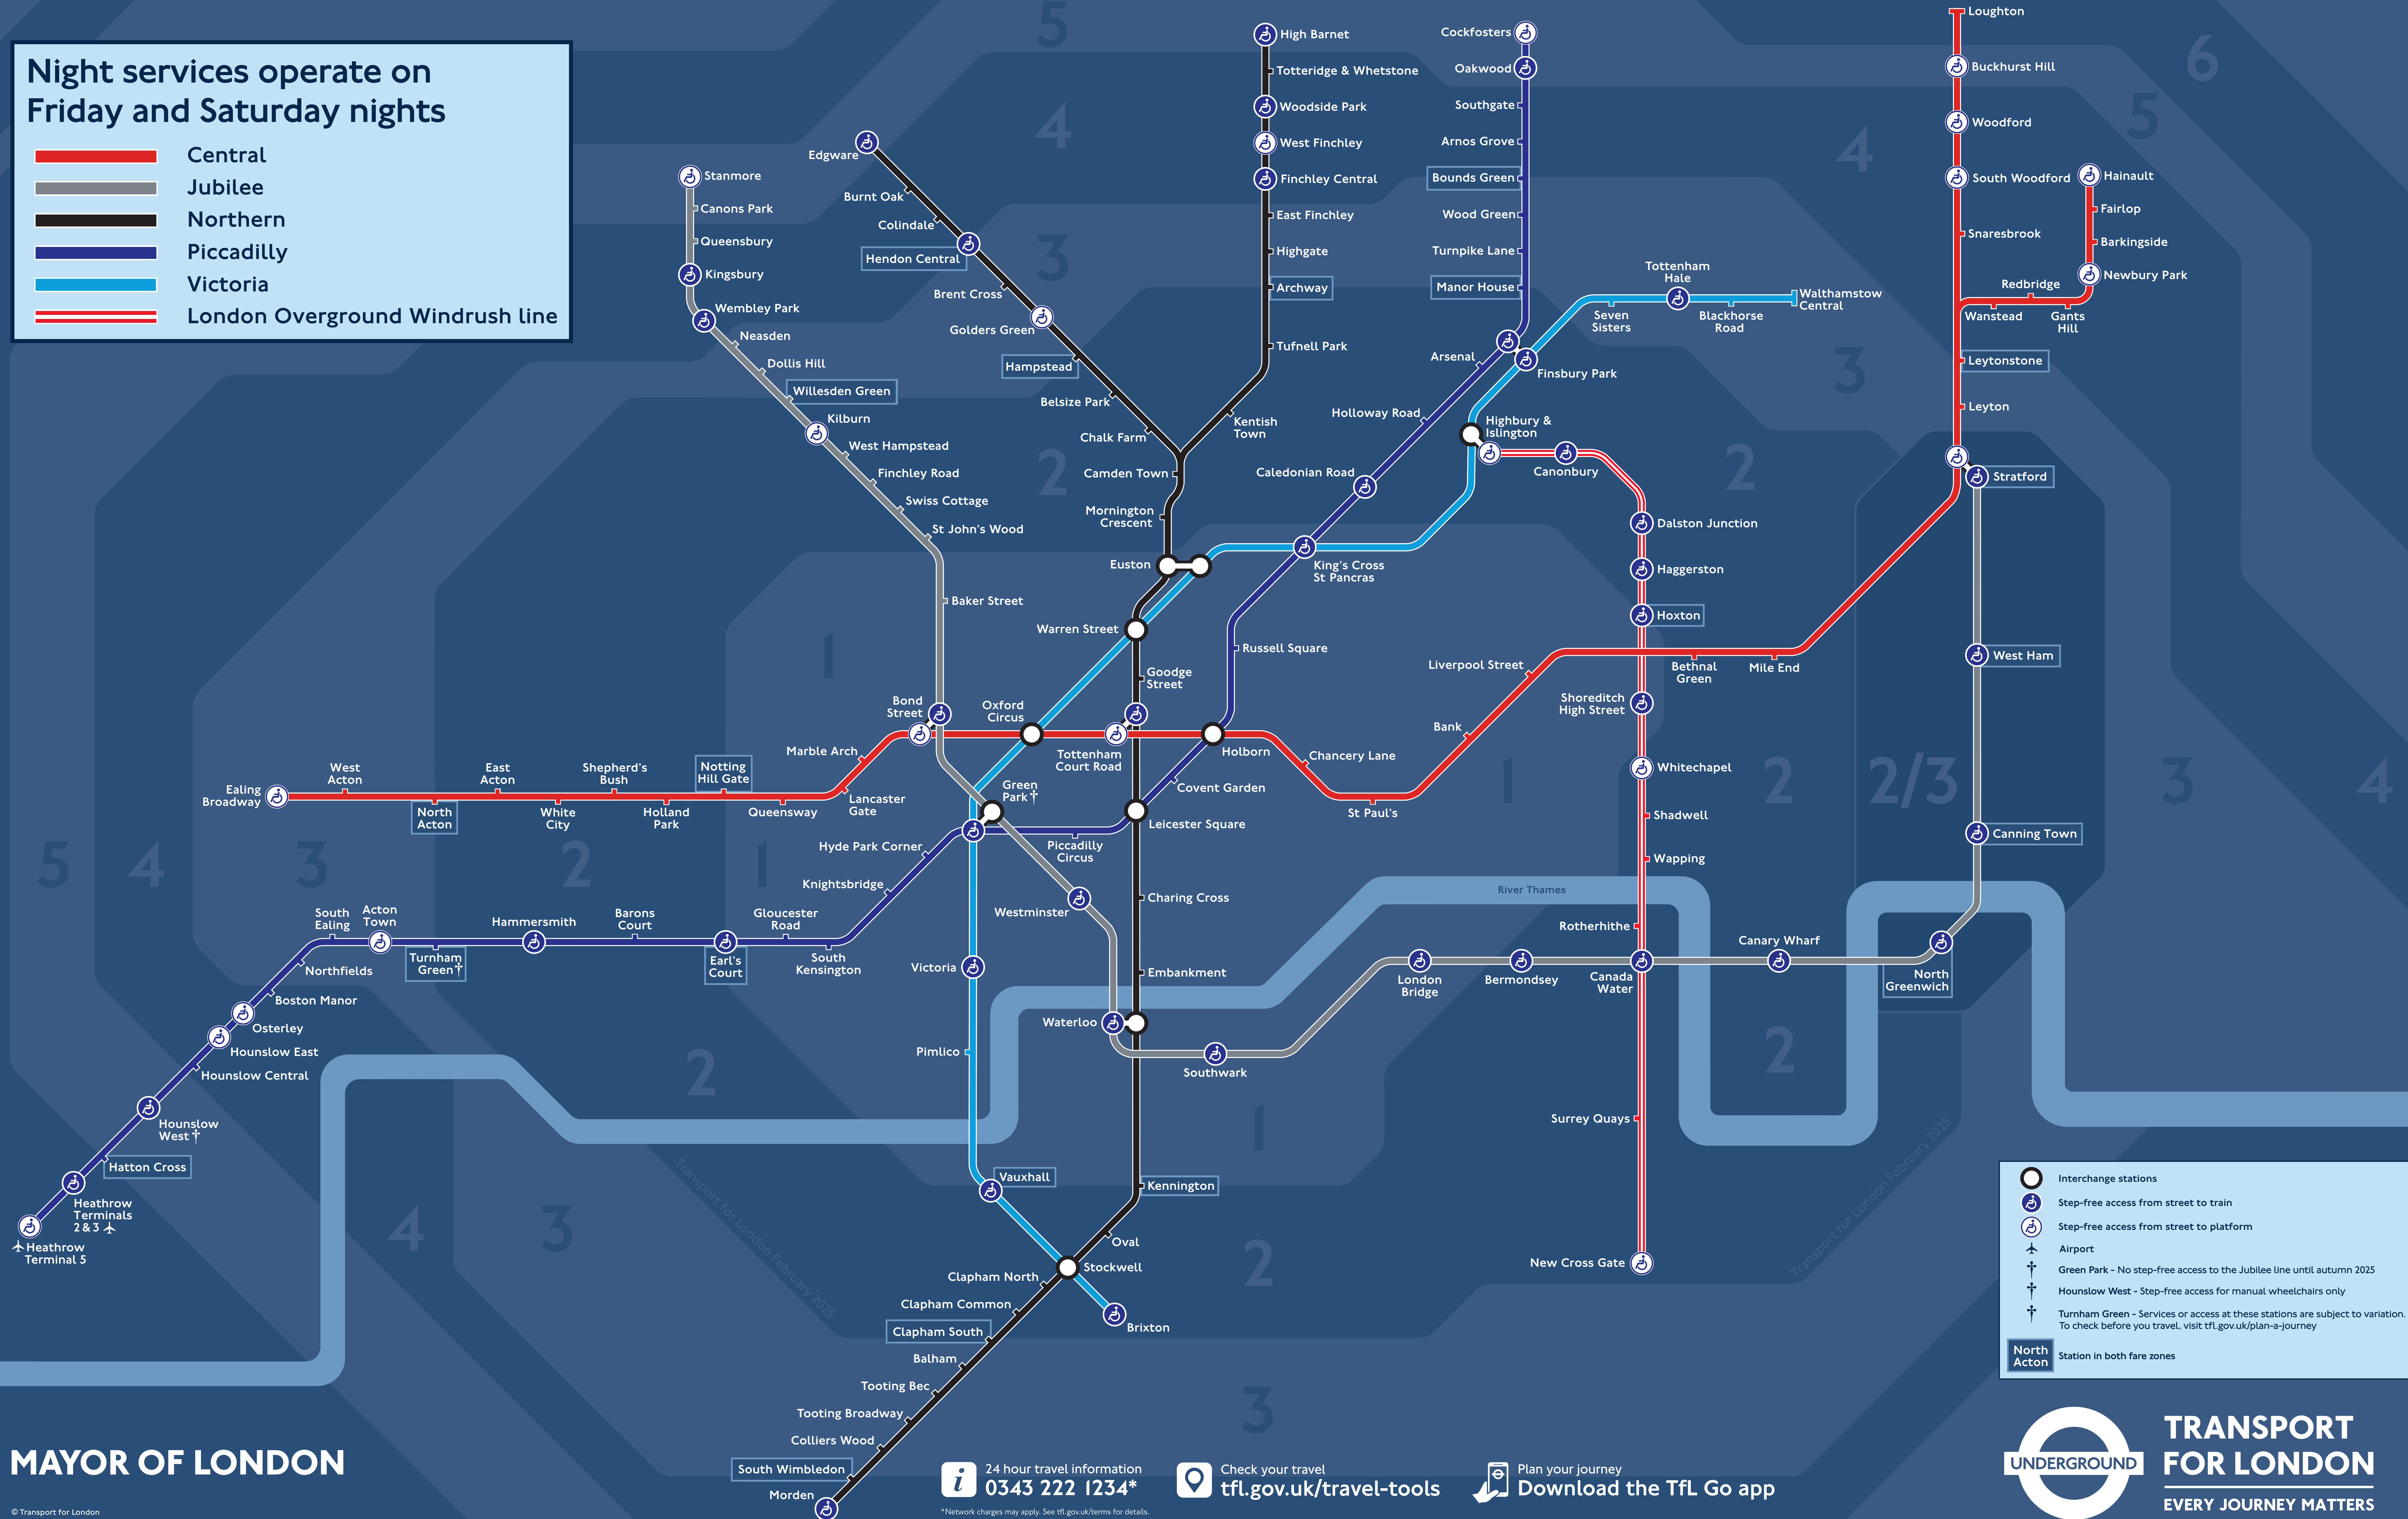

Night Tube and London Overground map

Operates on Friday and Saturday nights

Tube and London Overground Night Services

Night services operate on Friday and Saturday nights

- █ Central
- █ Jubilee
- █ Northern
- █ Piccadilly
- █ Victoria
- █ London Overground Windrush line

- Interchange stations
- Step-free access from street to train
- Step-free access from street to platform
- Airport
- Green Park - No step-free access to the Jubilee line until autumn 2025
- Hounslow West - Step-free access for manual wheelchairs only
- Turnham Green - Services or access at these stations are subject to variation. To check before you travel, visit tfl.gov.uk/plan-a-journey
- North Acton Station in both fare zones

MAYOR OF LONDON

24 hour travel information
0343 222 1234*

Check your travel
tfl.gov.uk/travel-tools

Plan your journey
Download the TfL Go app

TRANSPORT FOR LONDON
EVERY JOURNEY MATTERS

Online maps are strictly for personal use only. To license the Tube map for commercial use please visit tfl.gov.uk/maplicensing

- LIBERTY
- LIONESS
- MILD MAY

London Overground lines now have new names

Follow the right line and colour for your journey
Search TfL London Overground names

- SUFFRAGETTE
- WEAVER
- WINDRUSH