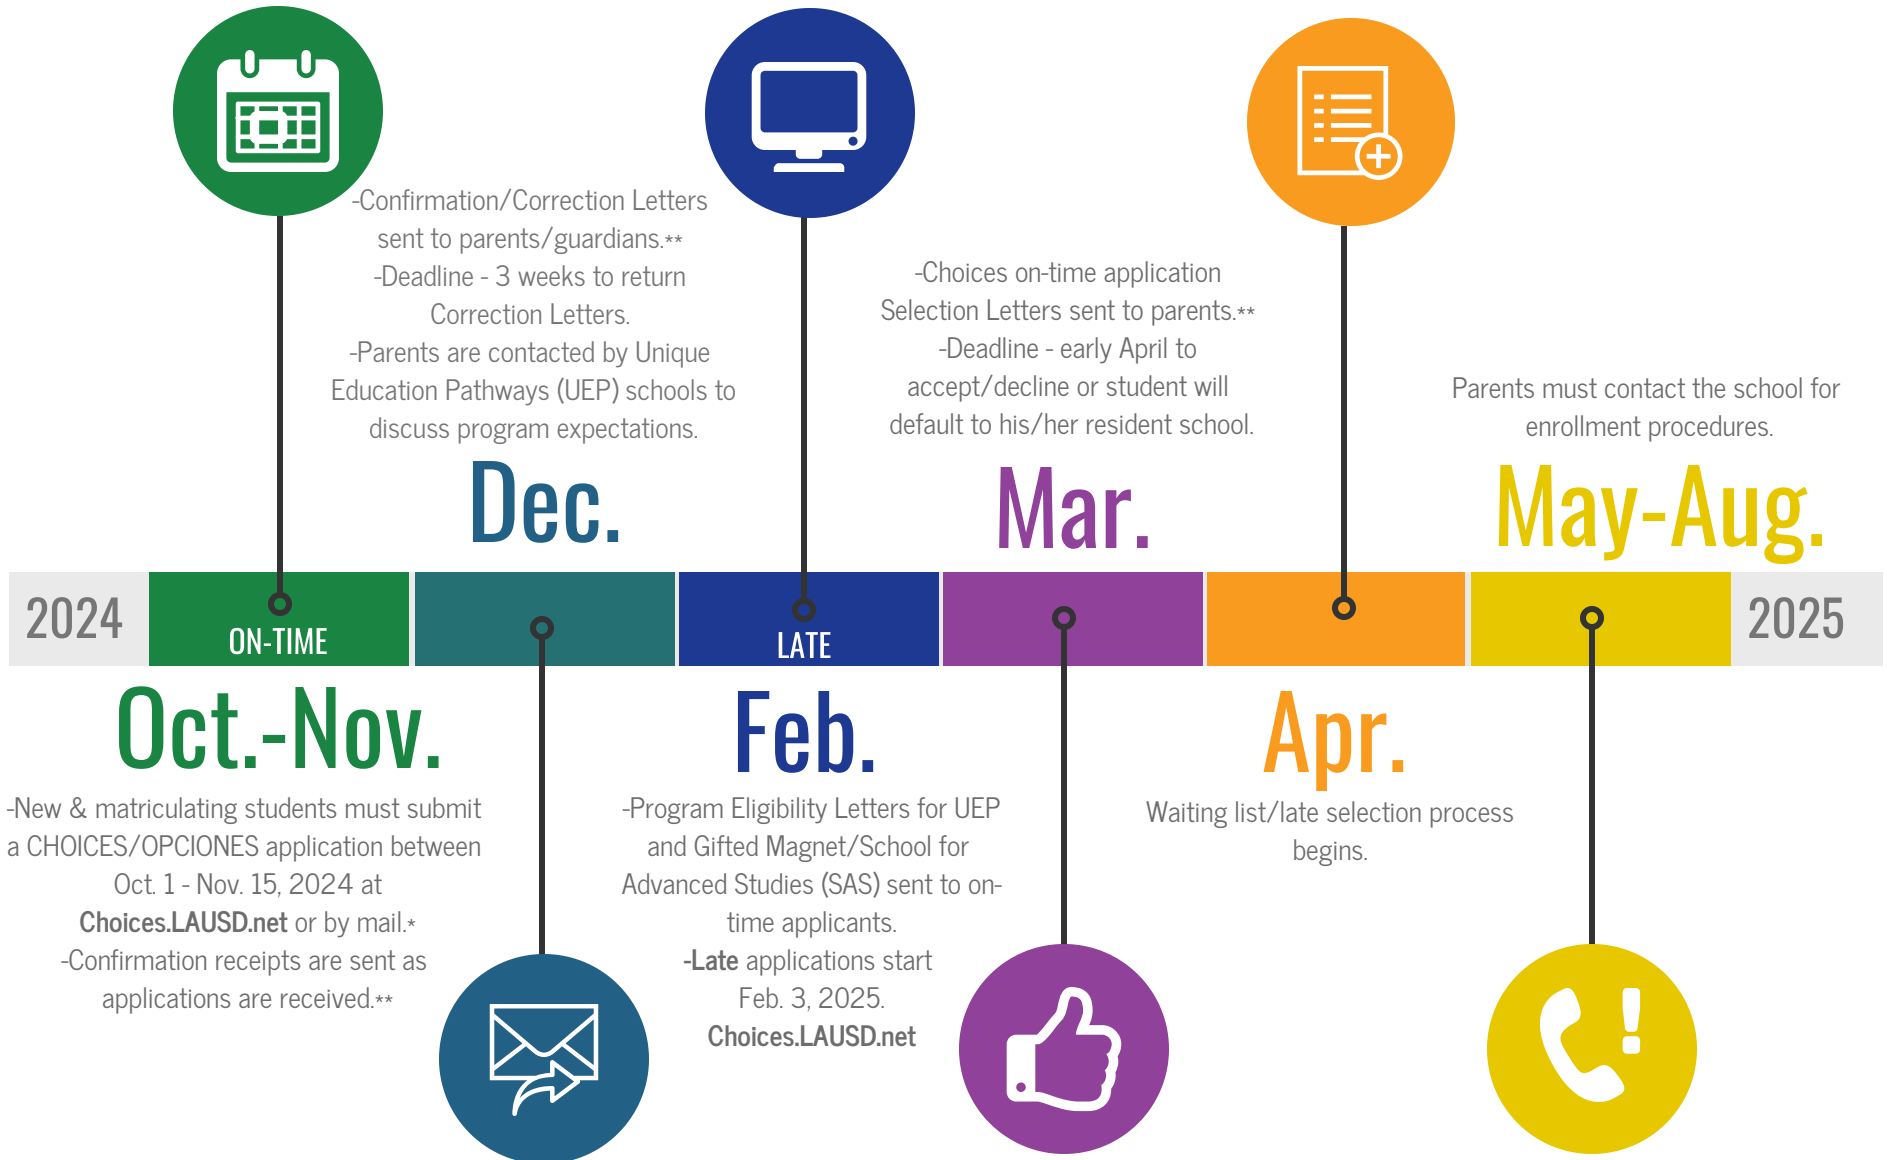

CHOICES Timeline

*Continuing students do not need to submit an application each year.

**All correspondence for online applicants will be sent to Parent Account (Apply.LAUSD.net).