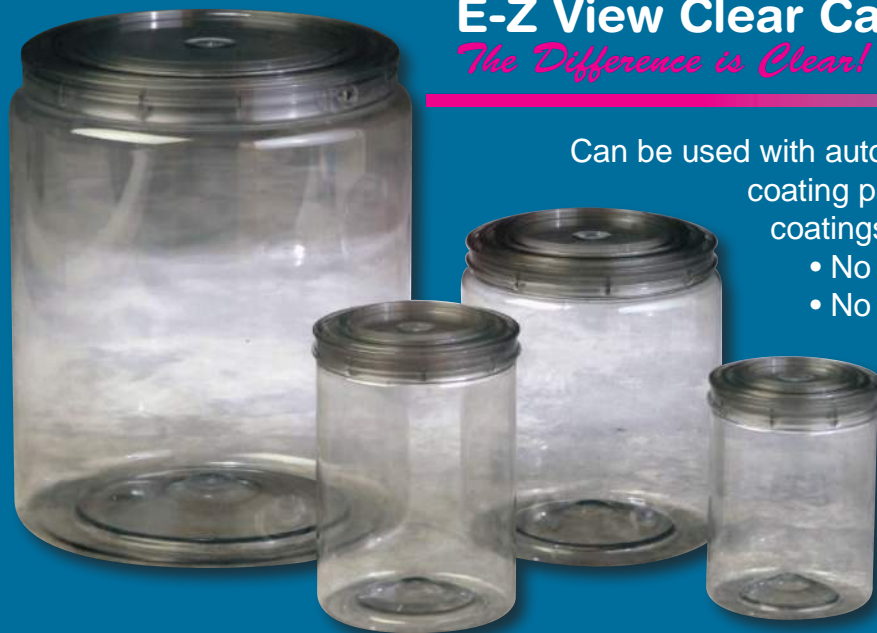

E-Z View Clear Cans

The Difference is Clear!

Can be used with automotive paints, water base paints, powder coating paints, light industrial coatings, architectural coatings and more. **Won't rust! Won't dent!**

- No more dented cans
- No more rusty cans
- Side walls act as clear coat finish for mixed paint
- Can be used with -
- Automotive finishes
- Water base paints
- Powder coating paints
- Lite Industrial coatings
- Architectural coatings

#10008 Half Pint Cans, 48 Cans/case
#10016 Pint Cans, 48 Cans/case
#10099 Can Opener, 48/case

#10032 Quart Cans, 48 Cans/case
#10128 Gallon Cans, 24 Gallon Cans/case