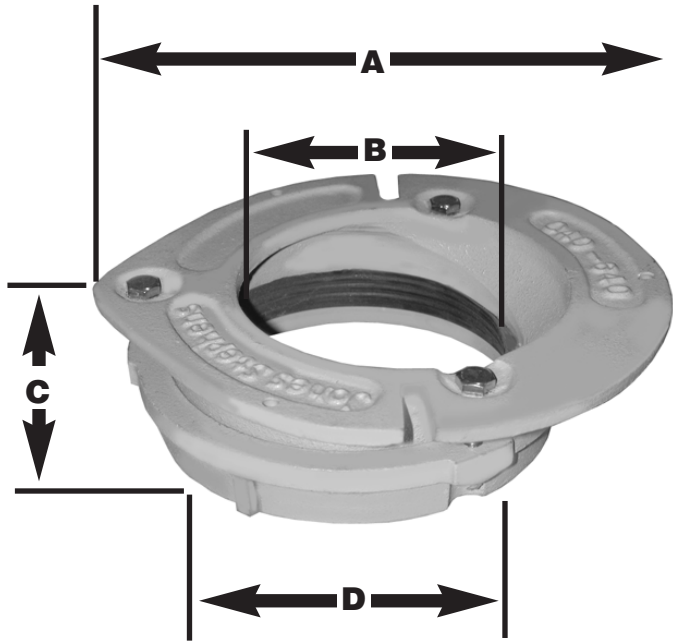

SPECIFICATION SUBMITTAL SHEET

jones stephens corporation

"CODE BLUE" 1" OFFSET CLOSET FLANGE

PART NO. C40-640

features and benefits:

- 5/16" bolt slots

This product and others like it can be found in the Jones Stephens catalog. Call today to order your catalog or download it from our website: www.plumbest.com

PART NO.	SIZE	CONNECTION	A	B	C	D
□ C40-640	4"	no caulk	7 9/16"	4 9/16"	2"	5 1/2"

jones stephens corporation
3249 moody parkway • moody, alabama 35004
toll free phone: 1-800-355-6637 • toll free fax: 1-800-462-6991
www.plumbest.com