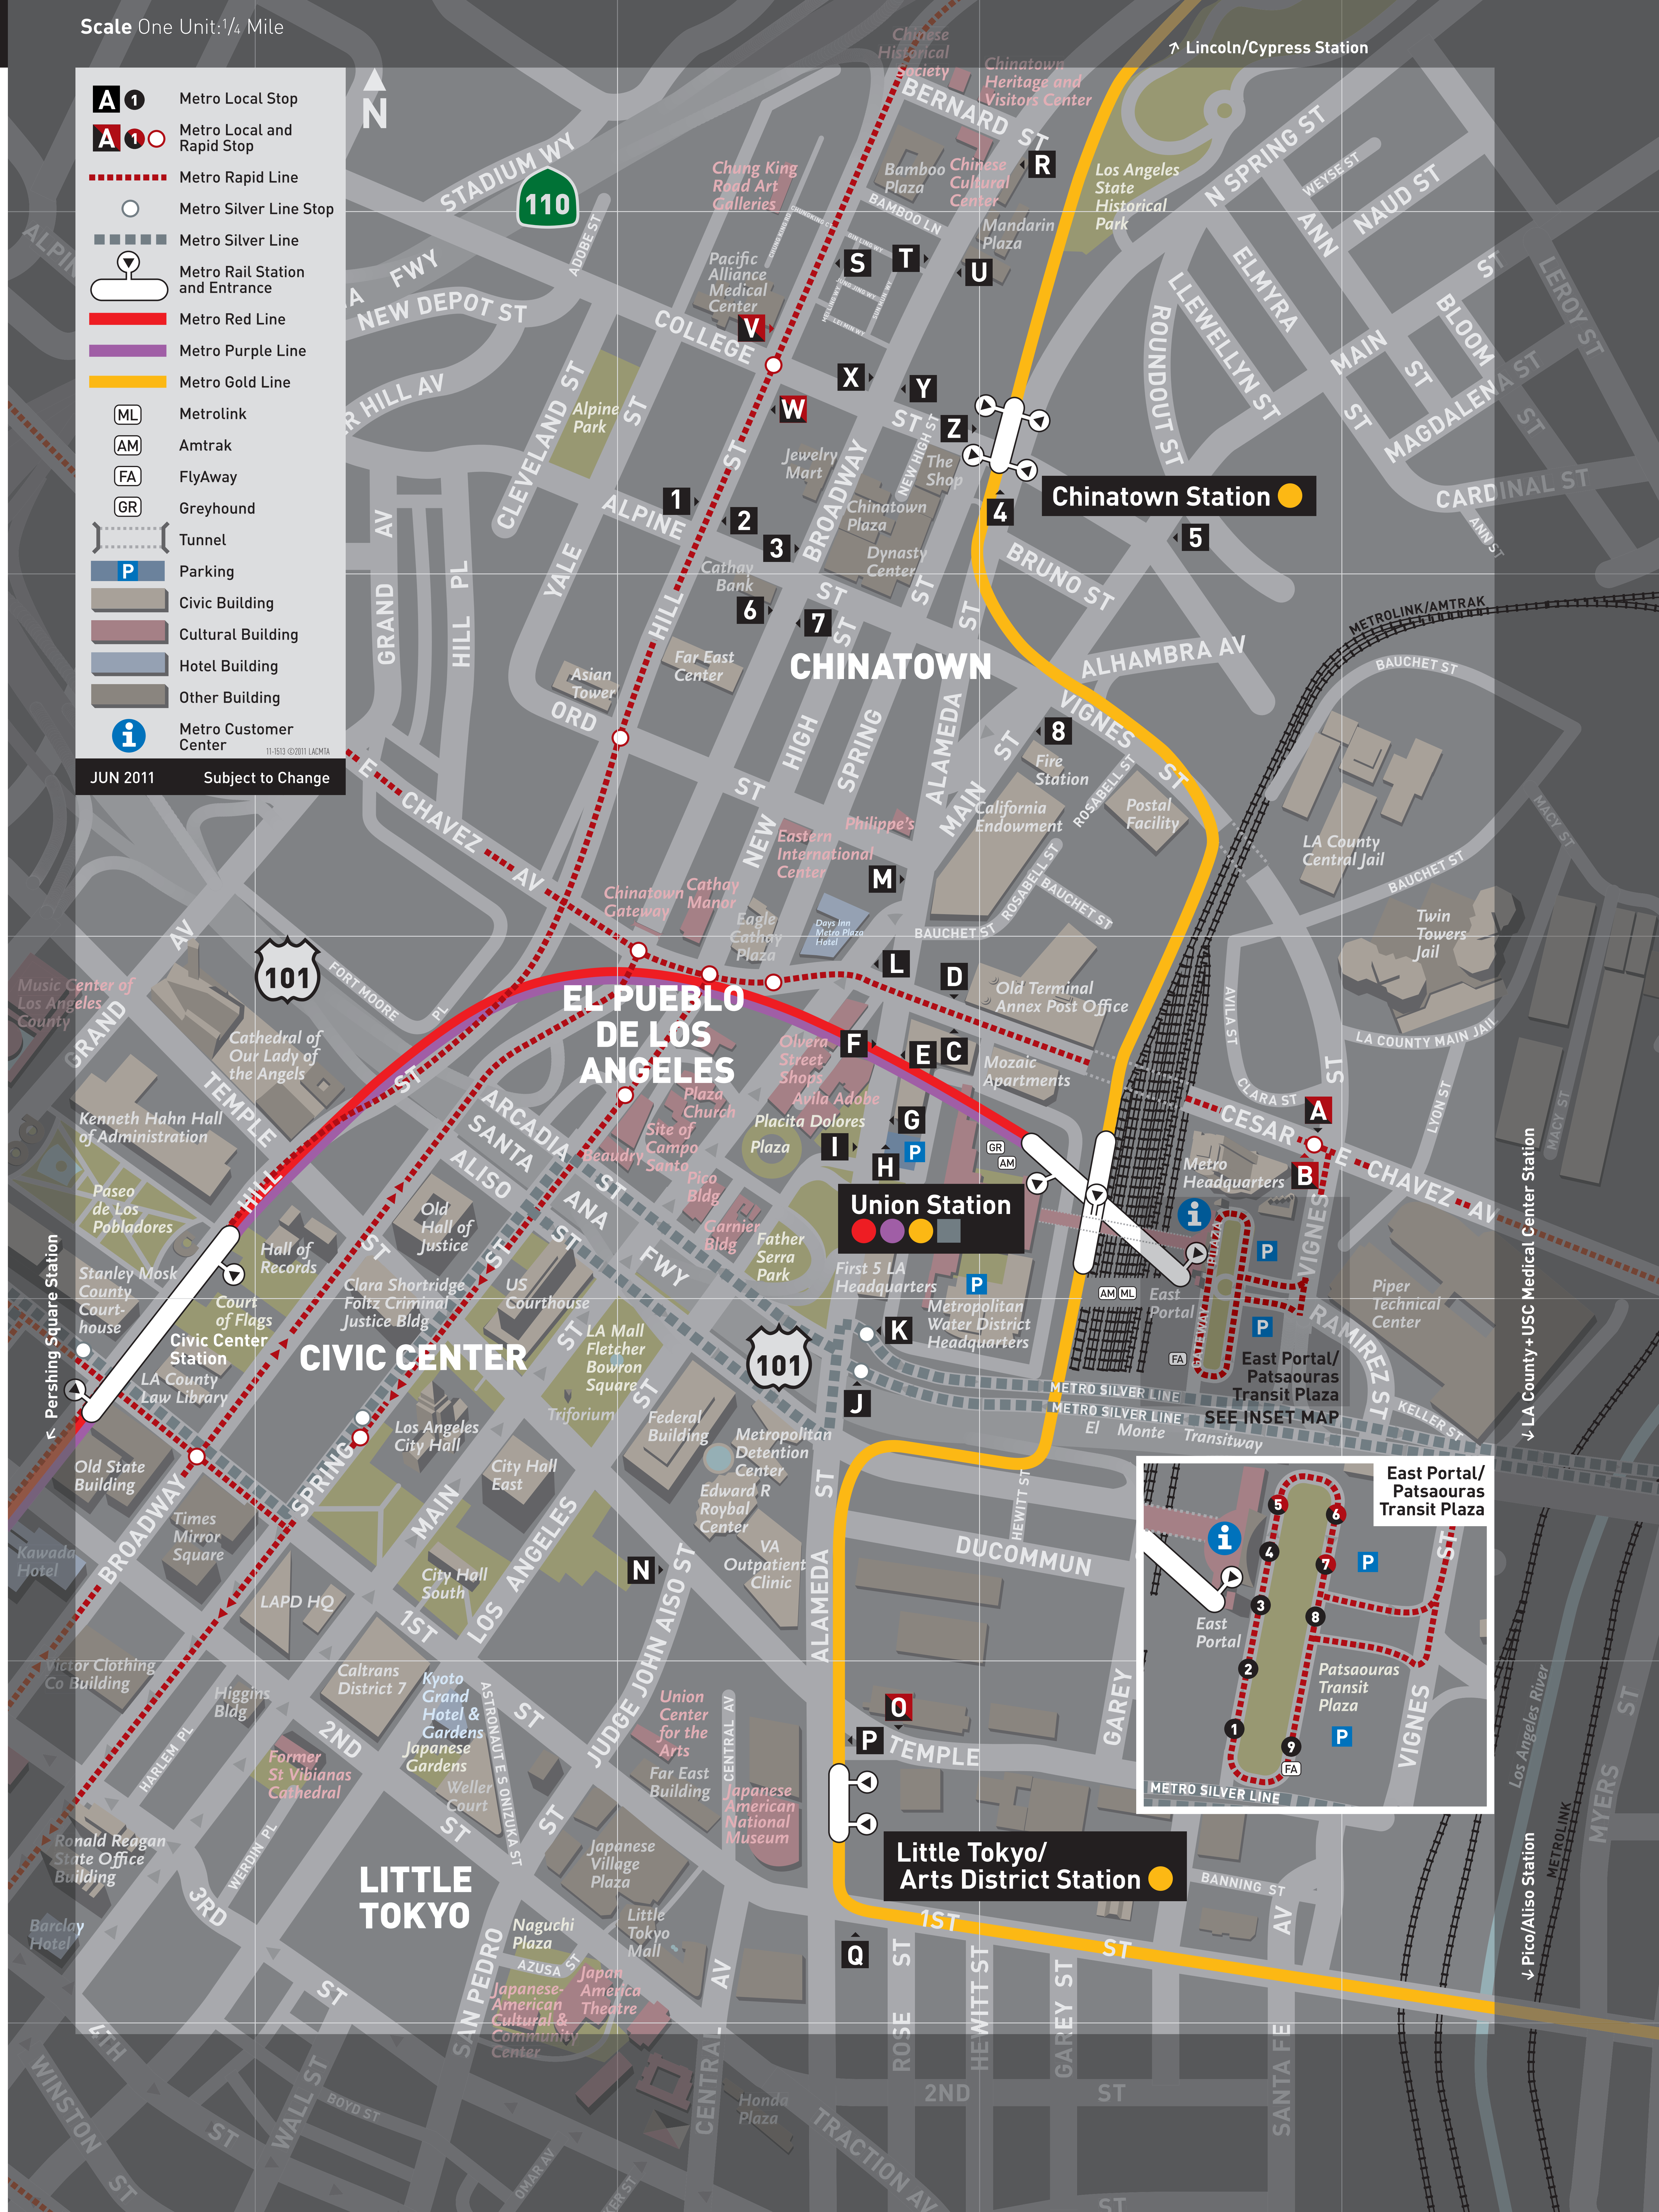

Scale One Unit: 1/4 Mile

- **A 1** Metro Local Stop
- **A 1** Metro Local and Rapid Stop
- **---** Metro Rapid Line
- **○** Metro Silver Line Stop
- **○** Metro Rail Station and Entrance
- **—** Metro Red Line
- **—** Metro Purple Line
- **—** Metro Gold Line
- **ML** Metrolink
- **AM** Amtrak
- **FA** FlyAway
- **GR** Greyhound
- **—** Tunnel
- **P** Parking
- **■** Civic Building
- **■** Cultural Building
- **■** Hotel Building
- **■** Other Building
- **i** Metro Customer Center

JUN 2011 Subject to Change

Connecting Services

- **●** Metro Rail: Red, Purple, Blue, Green and Gold
- **■** Metro Linc: Silver
- **ML** Metrolink
- **AM** Amtrak
- **FA** LAX FlyAway Bus

Municipal Bus Services

- **AV** Antelope Valley Transit Authority
- **BBB** Santa Monica's Big Blue Bus
- **CE** Commuter Express (LADOT)
- **DASH** LADOT DASH
- **FT** Foothill Transit
- **OC** Orange County Transportation Authority
- **SC** Santa Clarita Transit
- **T** Torrance Transit