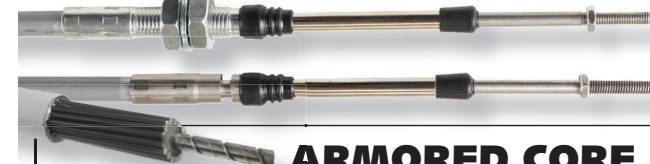

ARMORED CORE

Factory assembled - Length alteration not advised