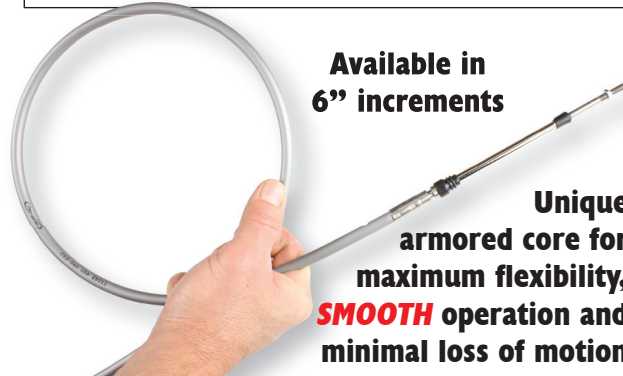

2" of travel
10-32 thread
.325" housing diameter

ULTIMATE SILVER JACKET BULKHEAD / CLIP COMBO CABLE

C98-030 30 inch / 2.5 feet	C98-090 90 inch / 7.5 feet
C98-036 36 inch / 3 feet	C98-096 96 inch / 8 feet
C98-042 42 inch / 3.5 feet	C98-102 102 inch / 8.5 feet
C98-048 48 inch / 4 feet	C98-108 108 inch / 9 feet
C98-054 54 inch / 4.5 feet	C98-114 114 inch / 9.5 feet
C98-060 60 inch / 5 feet	C98-120 120 inch / 10 feet
C98-066 66 inch / 5.5 feet	C98-126 126 inch / 10.5 feet
C98-072 72 inch / 6 feet	C98-132 132 inch / 11 feet
C98-078 78 inch / 6.5 feet	C98-138 138 inch / 11.5 feet
C98-084 84 inch / 7 feet	C98-144 144 inch / 12 feet

3" travel
10-32 thread
.325" housing diameter

Includes C42-510 Lever and hardware

SILVER JACKET CHUTE CABLE KIT

C42-509 180 inch / 15 feet

ARMORED CORE

Factory assembled - Length alteration not advised

Available in 6" increments