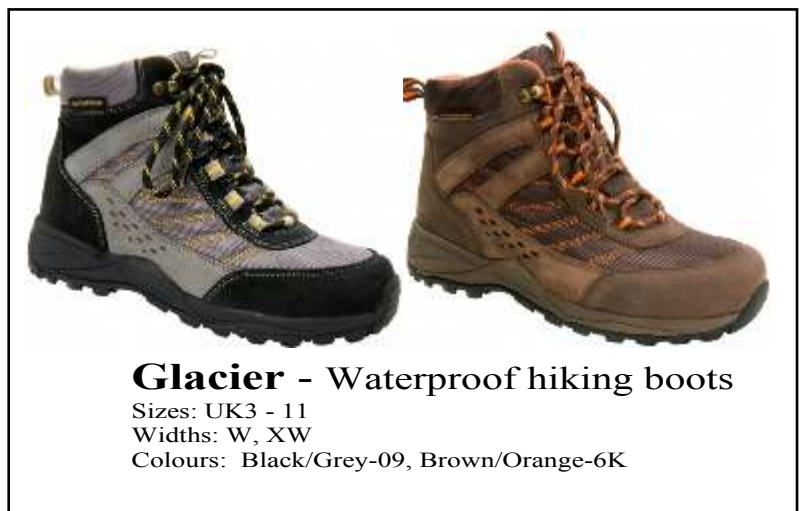

Glacier - Waterproof hiking boots

Sizes: UK3 - 11
Widths: W, XW
Colours: Black/Grey-09, Brown/Orange-6K