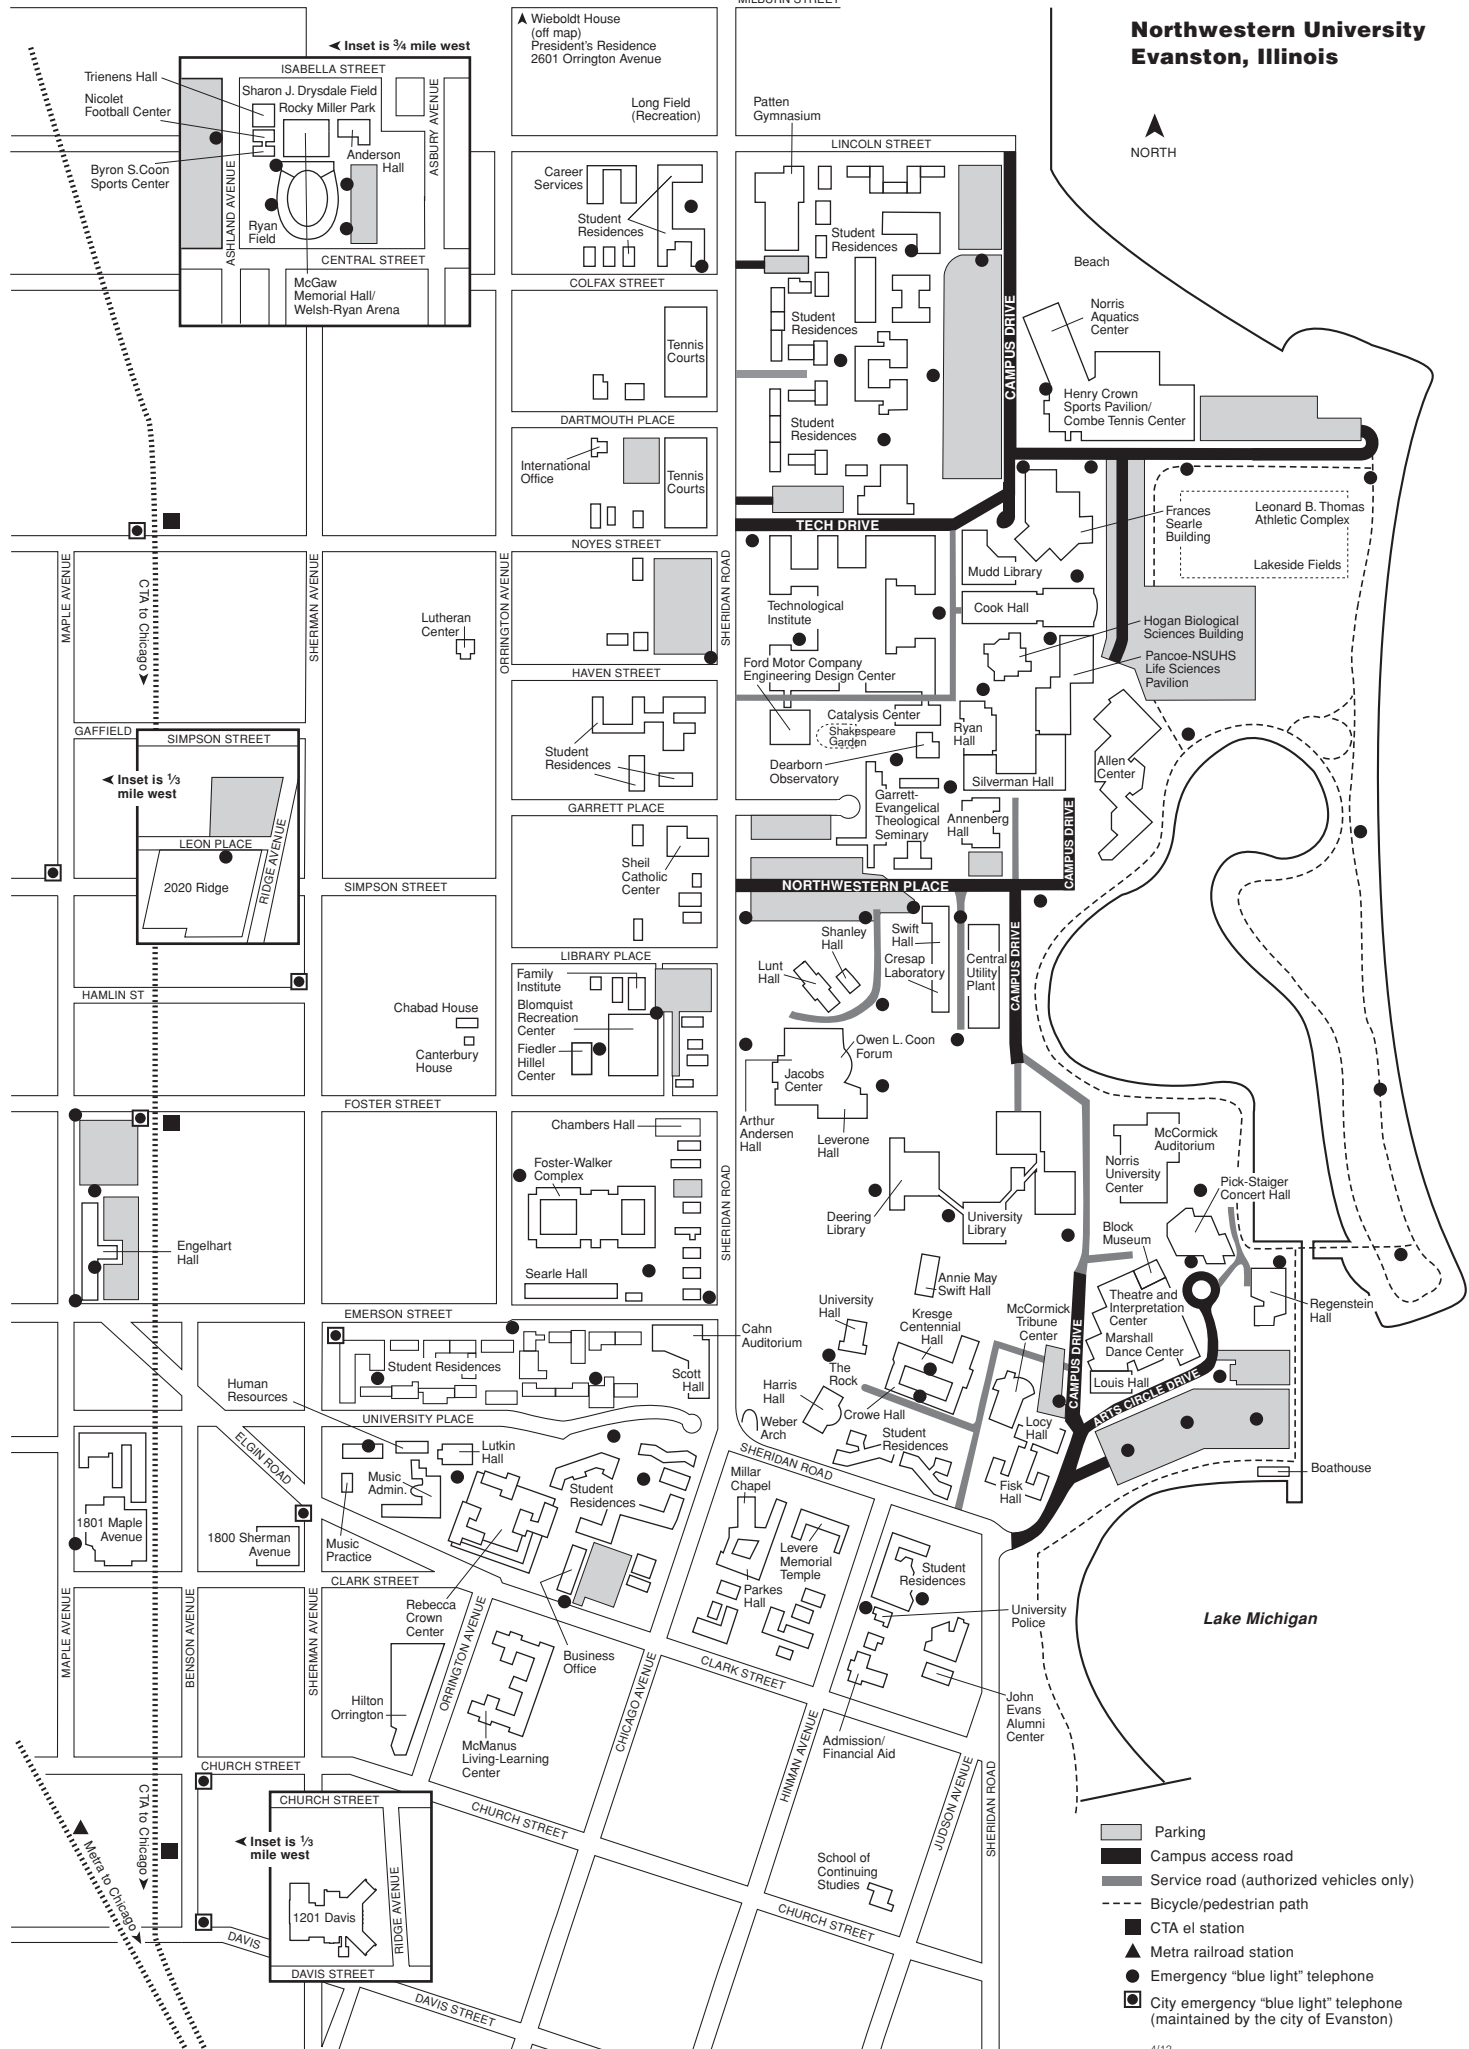

# Northwestern University Evanston, Illinois

▲ Wisbold House  
(off map)  
President's Residence  
2601 Orrington Avenue

◀ Inset is ¼ mile west

Triemens Hall  
Nicolet Football Center  
Byron S. Coon Sports Center  
Sharon J. Drysdale Field  
Rocky Miller Park  
Anderson Hall  
Ryan Field  
McGaw Memorial Hall/  
Weish-Ryan Arena

◀ Inset is ½ mile west

LEON PLACE  
2020 Ridge

◀ Inset is ½ mile west

1201 Davis

- Parking
- ▬ Campus access road
- ▬ Service road (authorized vehicles only)
- - - Bicycle/pedestrian path
- CTA el station
- ▲ Metra railroad station
- Emergency "blue light" telephone
- City emergency "blue light" telephone (maintained by the city of Evanston)