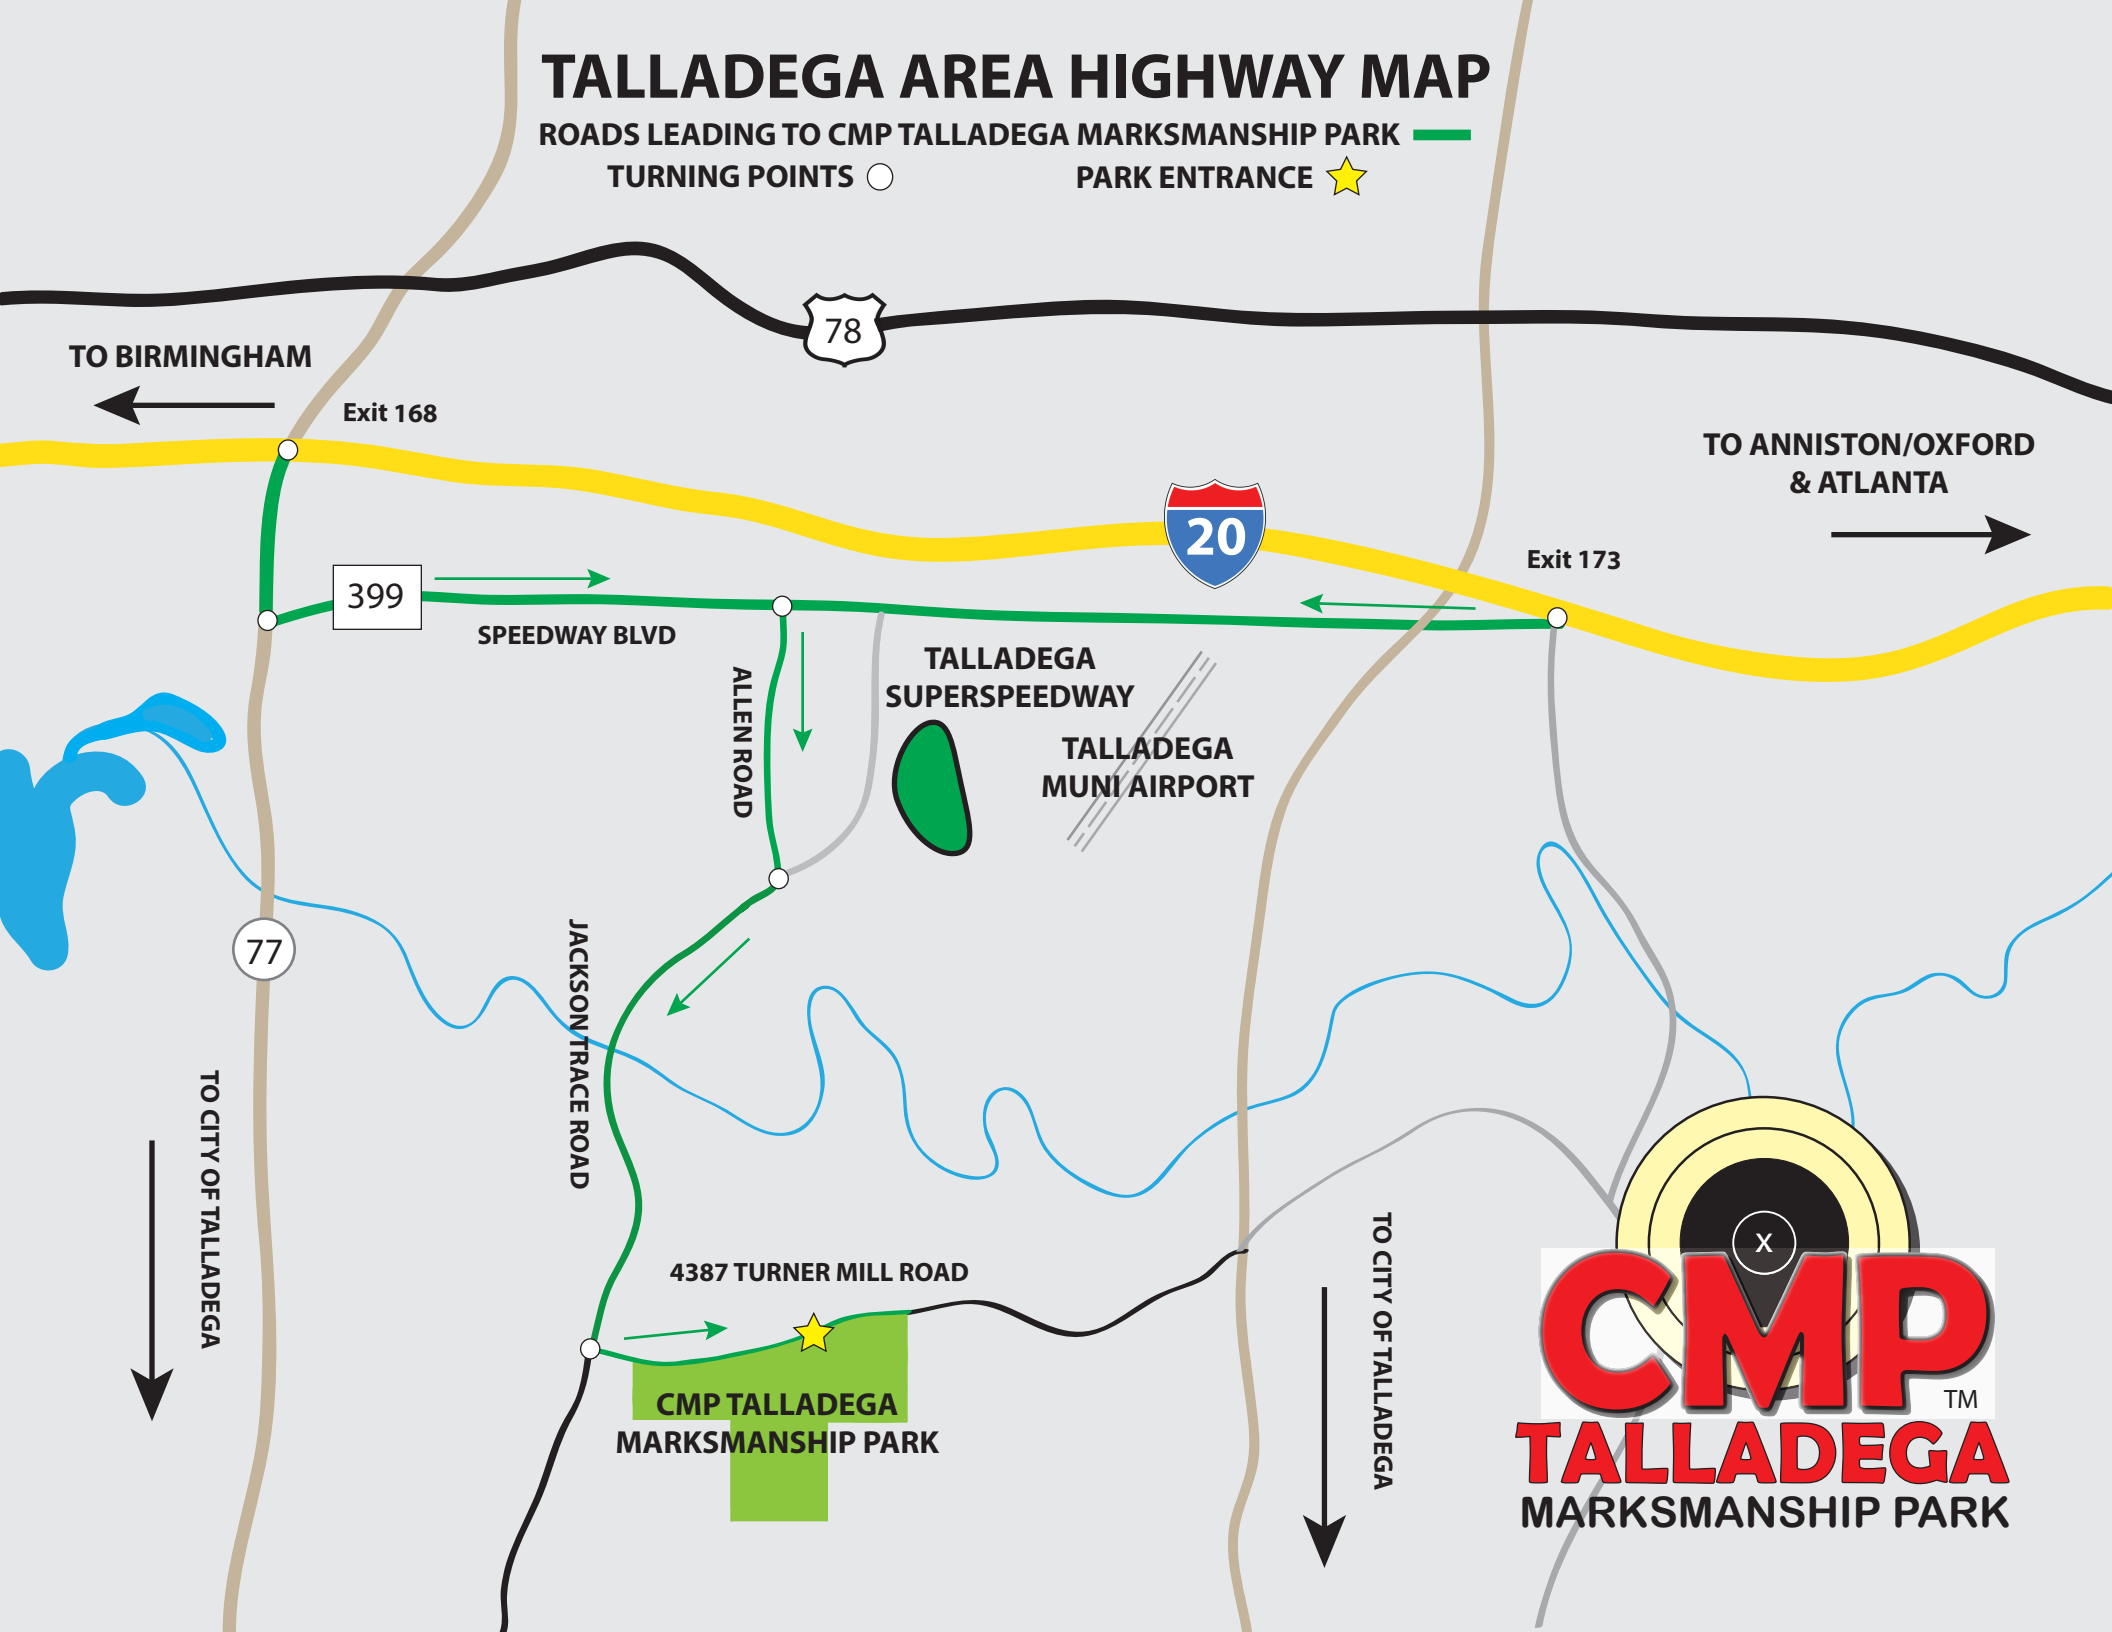

# TALLADEGA AREA HIGHWAY MAP

ROADS LEADING TO CMP TALLADEGA MARKSMANSHIP PARK

TURNING POINTS ○

PARK ENTRANCE ★

TO BIRMINGHAM

Exit 168

TO ANNISTON/OXFORD  
& ATLANTA

Exit 173

399

SPEEDWAY BLVD

TALLADEGA  
SUPERSPEEDWAY

TALLADEGA  
MUNI AIRPORT

ALLEN ROAD

77

JACKSON TRACE ROAD

4387 TURNER MILL ROAD

CMP TALLADEGA  
MARKSMANSHIP PARK

TO CITY OF TALLADEGA

TO CITY OF TALLADEGA