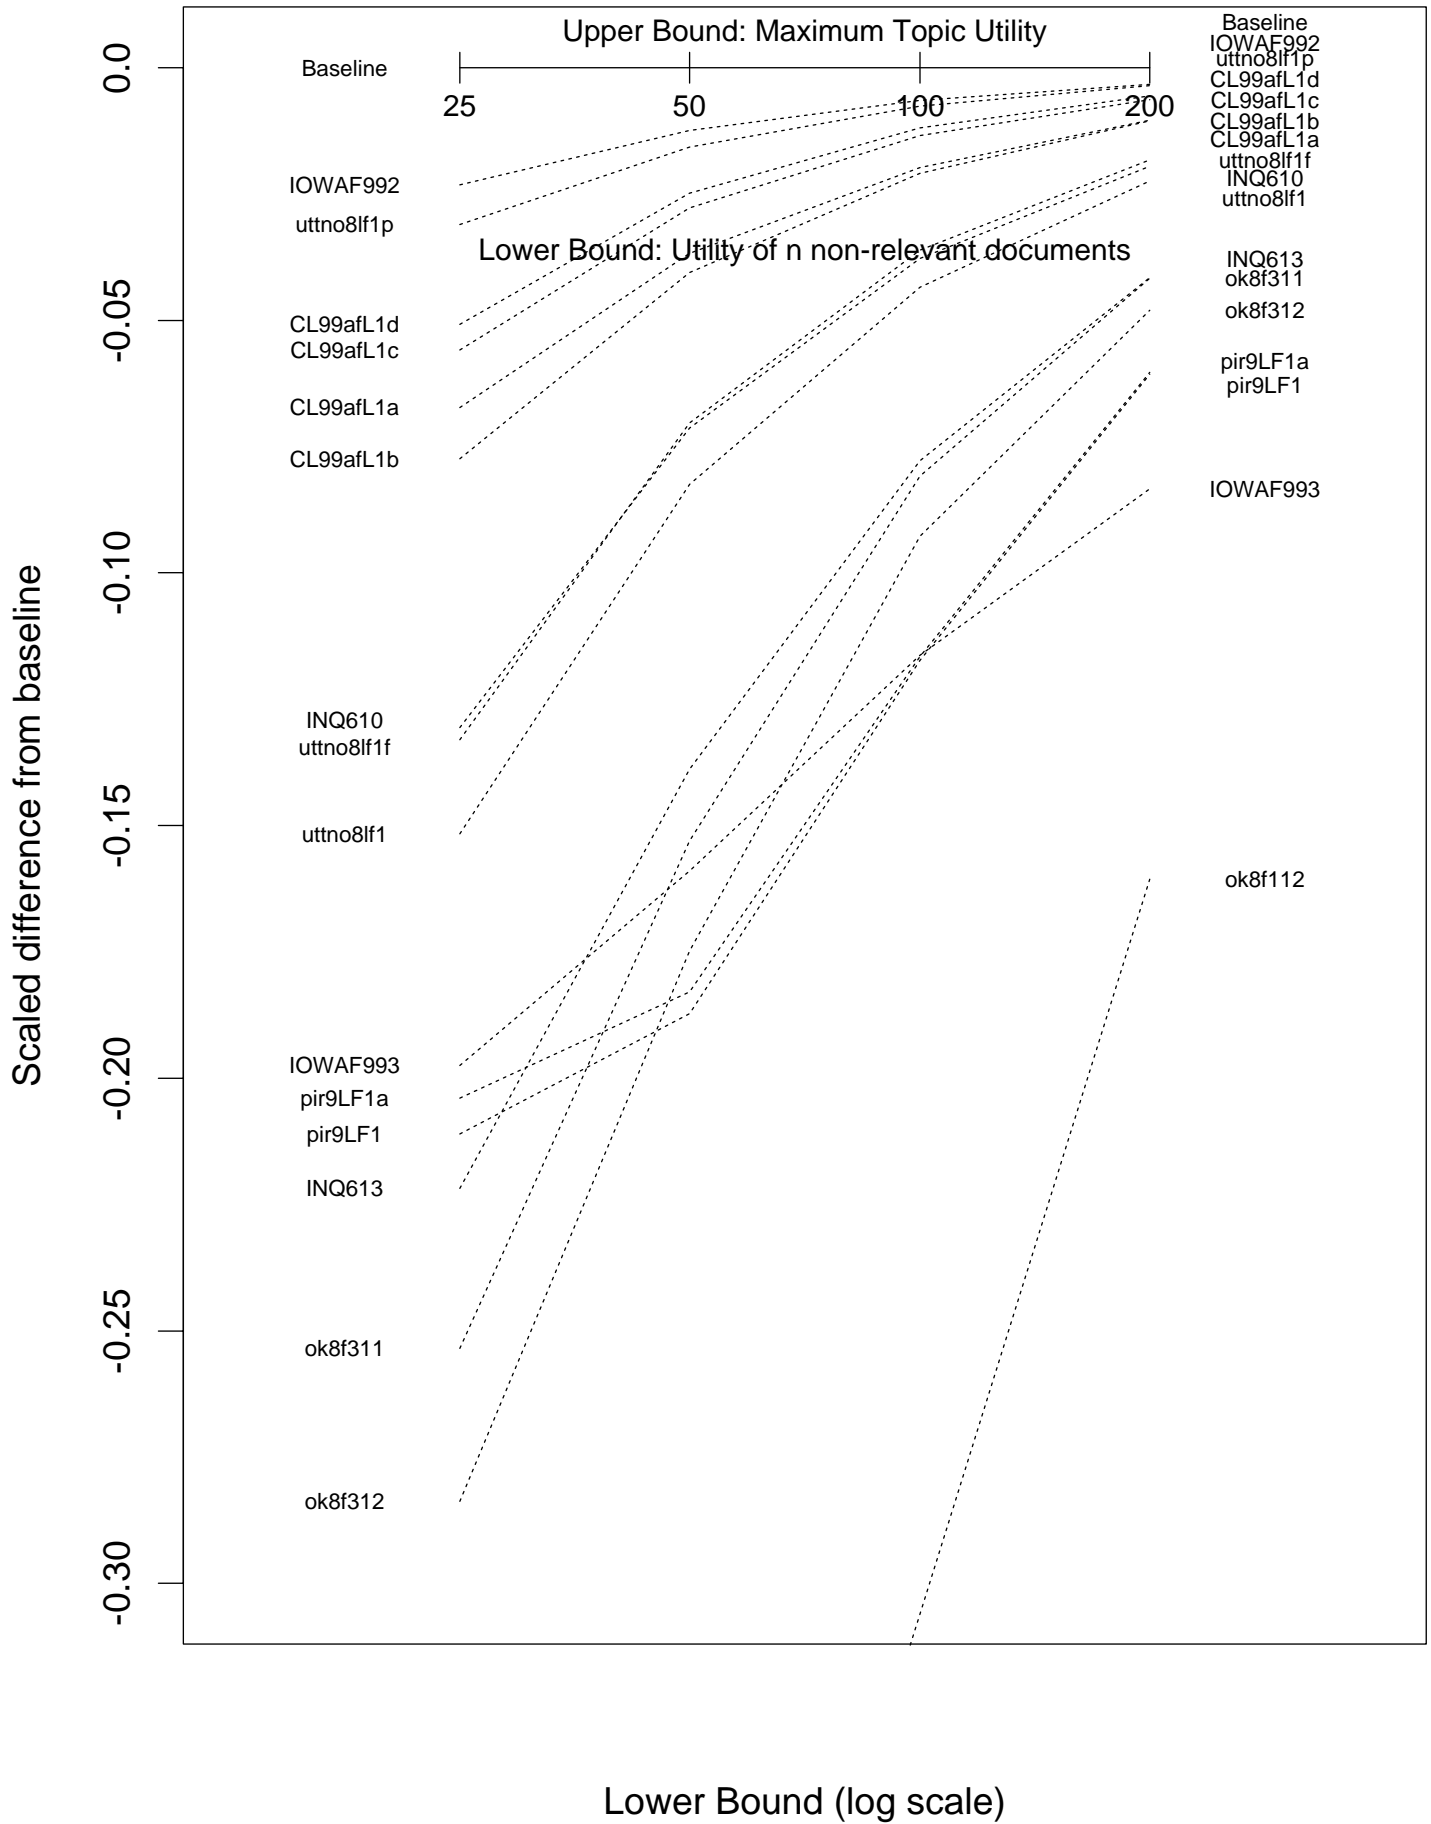

Figure 1 - Adaptive Filtering: Scaled LF1 Utility (92-94)

Figure 2 - Adaptive Filtering: Scaled LF2 Utility (92-94)

Figure 3 - Adaptive Filtering by year (Scaled LF1 Utility)

Figure 5 - Adaptive Filtering by year (Scaled LF2 Utility)

Figure 6 - Batch Filtering: Scaled LF1 Utility (93-94)

Figure 7 - Batch Filtering: Scaled LF2 Utility (93-94)

Figure 8 - Routing: Averaged vs. Ranked Precision