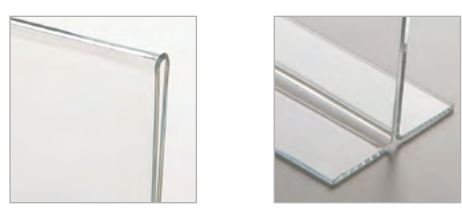

StraightTalkers

Crystal clear acrylic menu displays for double-sided paper inserts

- Made in hard-wearing acrylic
- Incredibly quick and easy to remove and replace inserts
- For double-sided message display
- Presents and protects any paper insert

 **In stock**  **No assembly required**

 **Recyclable Acrylic**

Size	O/A Dimensions (w x h x d mm)	Pack Options	Order Code
A6 Portrait	105 x 152 x 75	2 / 4 / 40	STRTA6P
1/3 A4 Portrait	105 x 212 x 75	2 / 4 / 40	STR1/3A4P
A5 Portrait	150 x 212 x 75	2 / 4 / 30	STRTA5P
A4 Portrait	210 x 302 x 105	2 / 5 / 40	STRTA4P

 **Other sizes available made to order:**
 A4 landscape • A5 landscape
 A6 landscape • 1/3 A4 landscape

TiltTalkers

Angled menu displays for single-sided paper inserts

- Angle designed for optimum viewing from above
- Made in hard-wearing acrylic
- Quick and easy to remove and replace inserts
- For single-sided message display
- Presents and protects any paper insert