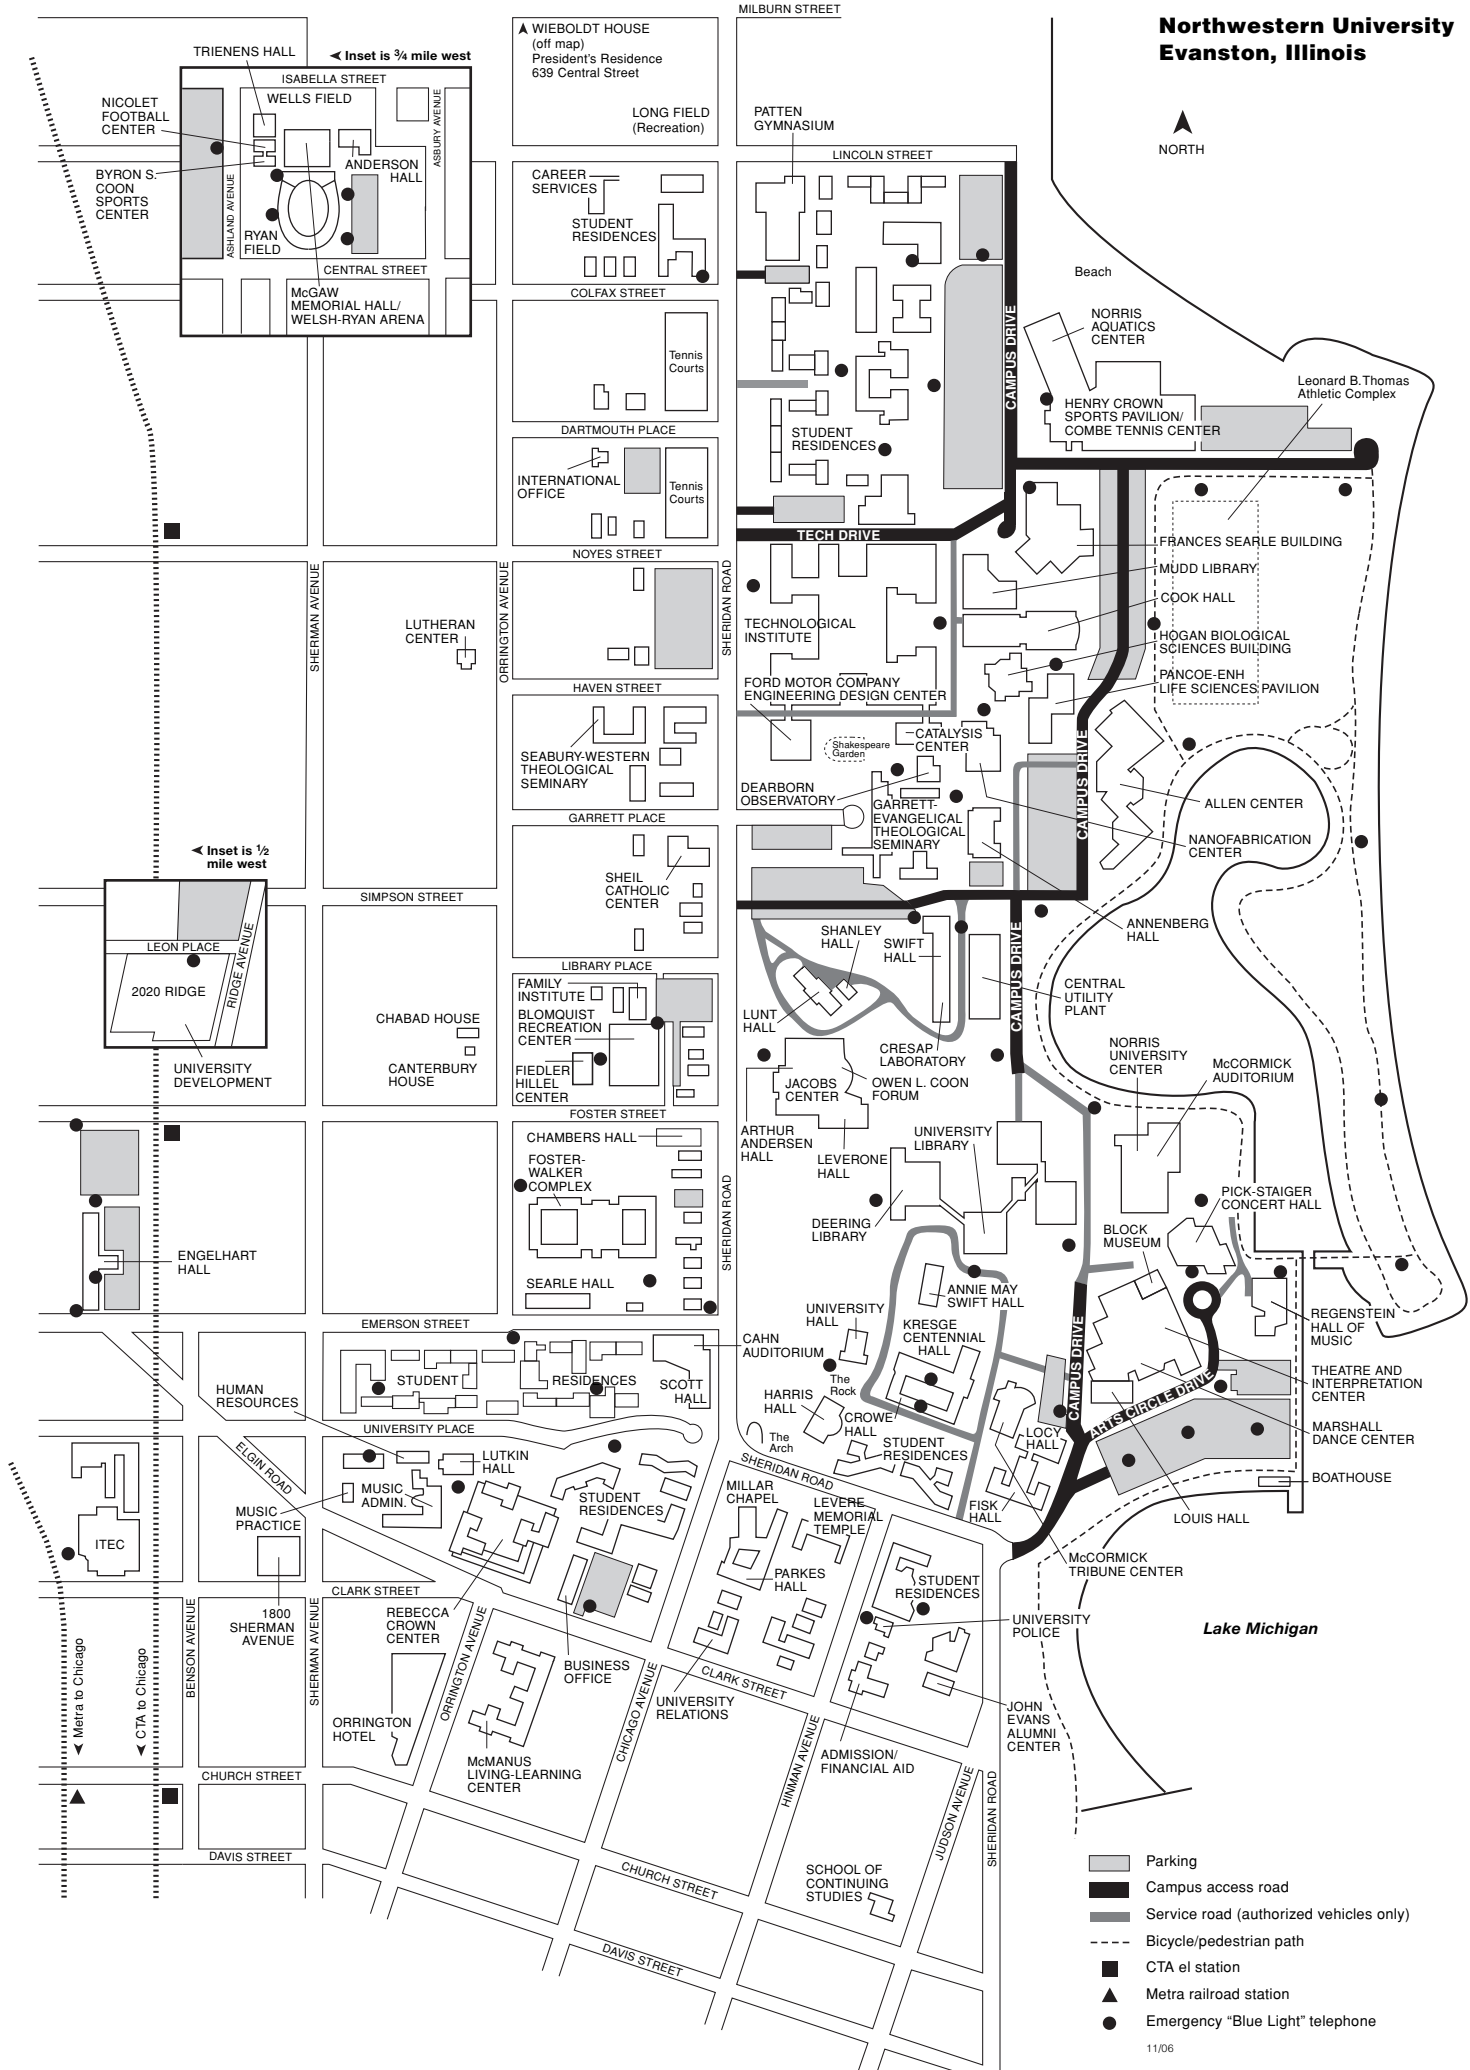

# Northwestern University Evanston, Illinois

▲ WEBOLDT HOUSE  
(off map)  
President's Residence  
639 Central Street

Beach  
NORRIS AQUATICS CENTER  
HENRY CROWN SPORTS PAVILION/  
COMBE TENNIS CENTER  
Leonard B. Thomas Athletic Complex

FRANCES SEARLE BUILDING  
MUDD LIBRARY  
COOK HALL  
HOGAN BIOLOGICAL SCIENCES BUILDING  
PANCOE-ENH LIFE SCIENCES PAVILION

ALLEN CENTER  
NANOFABRICATION CENTER

ANNENBERG HALL  
CENTRAL UTILITY PLANT

NORRIS UNIVERSITY CENTER  
McCORMICK AUDITORIUM

PICK-STAIGER CONCERT HALL  
BLOCK MUSEUM

REGENSTEIN HALL OF MUSIC  
THEATRE AND INTERPRETATION CENTER

MARSHALL DANCE CENTER  
BOATHOUSE

LOUIS HALL  
McCORMICK TRIBUNE CENTER

UNIVERSITY POLICE  
JOHN EVANS ALUMNI CENTER

SCHOOL OF CONTINUING STUDIES

- Parking
- ▬ Campus access road
- ▬ Service road (authorized vehicles only)
- - - Bicycle/pedestrian path
- CTA el station
- ▲ Metra railroad station
- Emergency "Blue Light" telephone