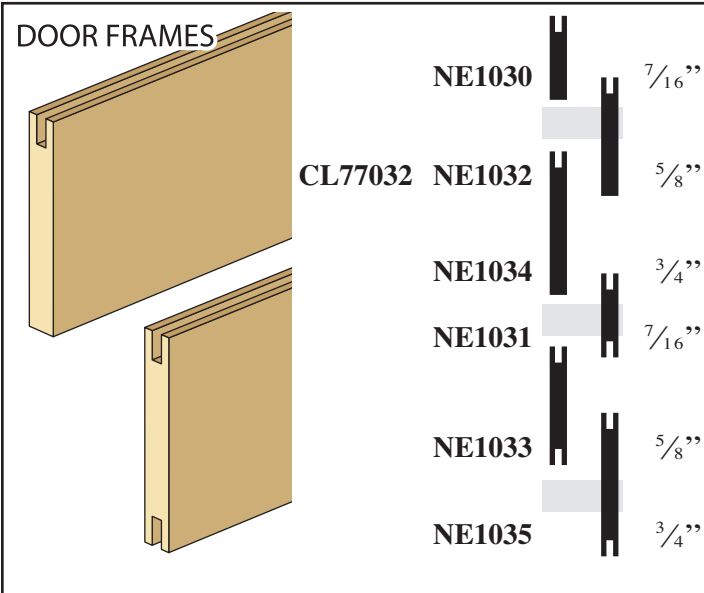

Wood Strips & Sheets

Made to closest tolerances from the finest wood available

CL Woods sold individually - 24" Length
NE Woods Sold in Pkg of 10 - 22" Length

HW7041 HW7141

Each 3 Per Pkg.
3/8"H x 1/8"D x 18"L

HW7044 HW7144

Each 3 Per Pkg.
1/2"H x 1/8"D x 24"L

HW7056 HW7156

Each 3 Per Pkg.
3/8"H x 1/16"D x 18"L

DOOR FRAMES

HW7042 HW7142

Each 3 Per Pkg.
1/2"H x 1/16"D x 18"L

HW7055 HW7155

Each 3 Per Pkg.
1/2"H x 1/8"D x 24"L

HW7057 HW7157

Each 3 Per Pkg.
1 1/16"H x 1/8"D x 24"L