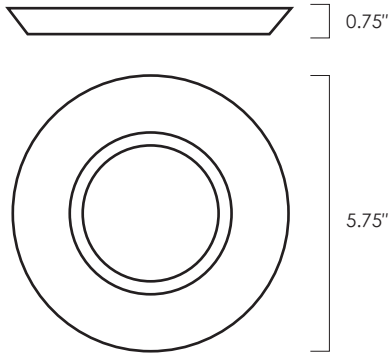

New Diverse:

The Versatile Home Essential

- Slim 3/4 extension makes a great substitute for recessed lighting
- Fully dimmable with CL Triac Dimmers
- High-powered LED output creates brighter shine