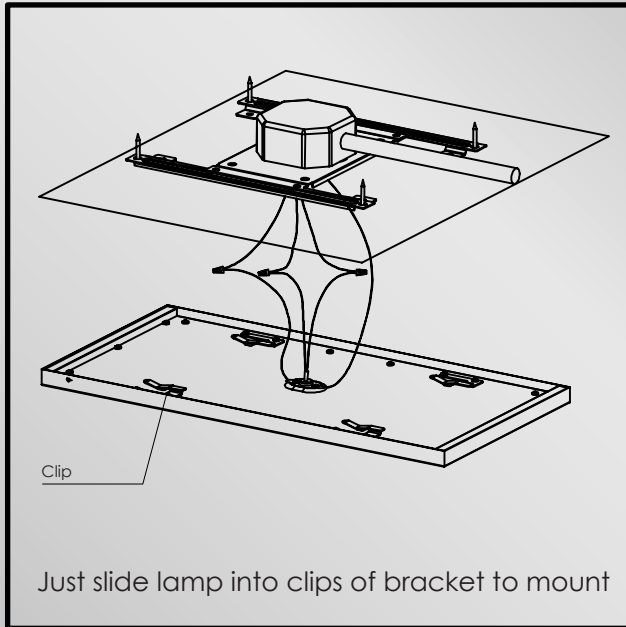

# EASY INSTALLATION

LMXBRO1809

- ETL/cETL IP65
- 120-277V Input
- Dimmable at 120V with ELV Dimmer
- Finish Options: White(**WT**), Bronze(**BZ**),  
Brushed Aluminum(**AL**)
- LED 3000K/4000K, CRI 90+
- 50,000 Hours Rated Life
- Wet Location Rated
- Energy Star