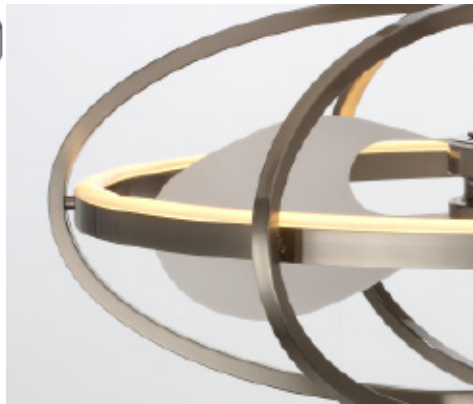

Corona 60002SN

Lamping

120V 46W PCB LED (3000K)
3895 lms , CRI 80+

Fixture Size

27.25"D x 19.5"H
3 x 22" blades

Includes

- 1 x 6" Downrod
- Remote Control

SN