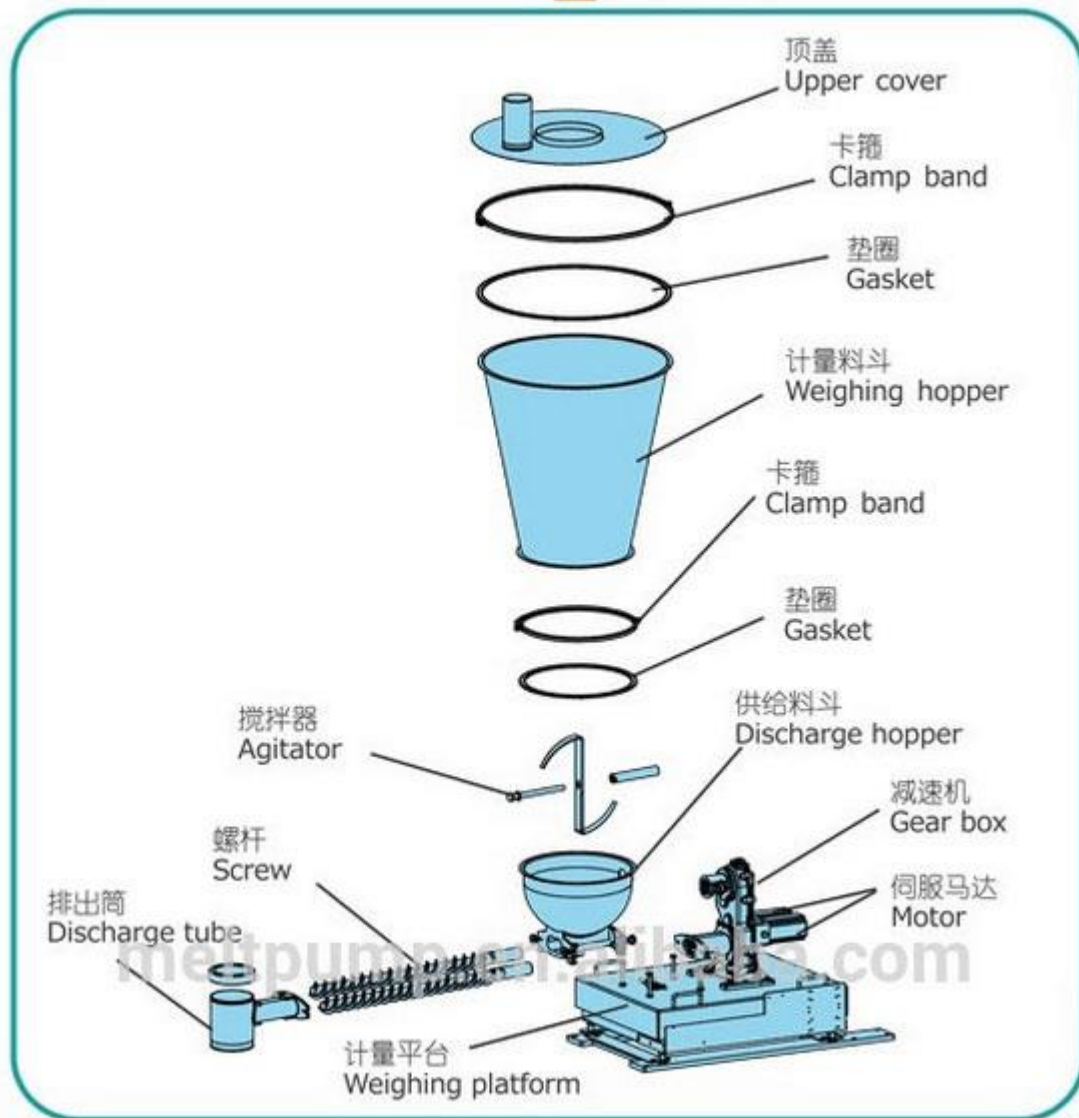

Gravimetric feeder control system and applications

Gravimetric feeder control system:

Batte is a professional manufacturer and supplier of weightlessness feeding equipments. Batte is an integrator of material conveys system, manufacturing material transport, batching and mixing equipment. We are a modern enterprise with research, development, sale, project design and installation together. Main parts of **gravimetric feeder control system** is loss-in-weight feeder controller, which includes multiple sets of loss-in-weight feeder controller, one set of loss-in-weight feeder controller, 1 or 6 sets of loss-in-weight feeder controller, etc.

Loss in weight feeder structure and applications:

Loss in weight feeder applications:

- ◆ Our feeding systems with high accuracy can well satisfy the demands from the fields of pharmaceutical industry, chemical industry, food industry, rubber industry, plastic industry, and so on.
- ◆ Our various series of [gravimetric feeder](#) products are applicable for multi-component materials like pellets, powder, liquid, etc.

结构图 Construction

Batte Main Products

Melt Pump Series:

- ★ [ZB-B standard extrusion melt pump](#)
- ★ [ZB-C reinforced melt pump for extrusion](#)
- ★ [ZB-D gear pumps for pipeline](#)
- ★ [ZB-E pressurized melt pump](#)
- ★ [ZB-F melt pump for reactor](#)
- ★ [ZB-H high pressure extruder pump](#)
- ★ [ZB-K polymer discharge gear pump](#)
- ★ [ZB-R extrusion rubber pump](#)

- ★ [RS double shaft rubber gear pump](#)
- ★ [ZB-U spinning pump](#)
- ★ [ZB-W chemical metering melt pump](#)
- ★ [ZB-X gear metering chemical pump](#)
- ★ [New type melt pump](#)
- ★ [Melt pump spare parts](#)
- ★ [PID control system for extruder](#)
- ★ [PLC control system for extrusion line](#)
- ★ [PDF download](#)