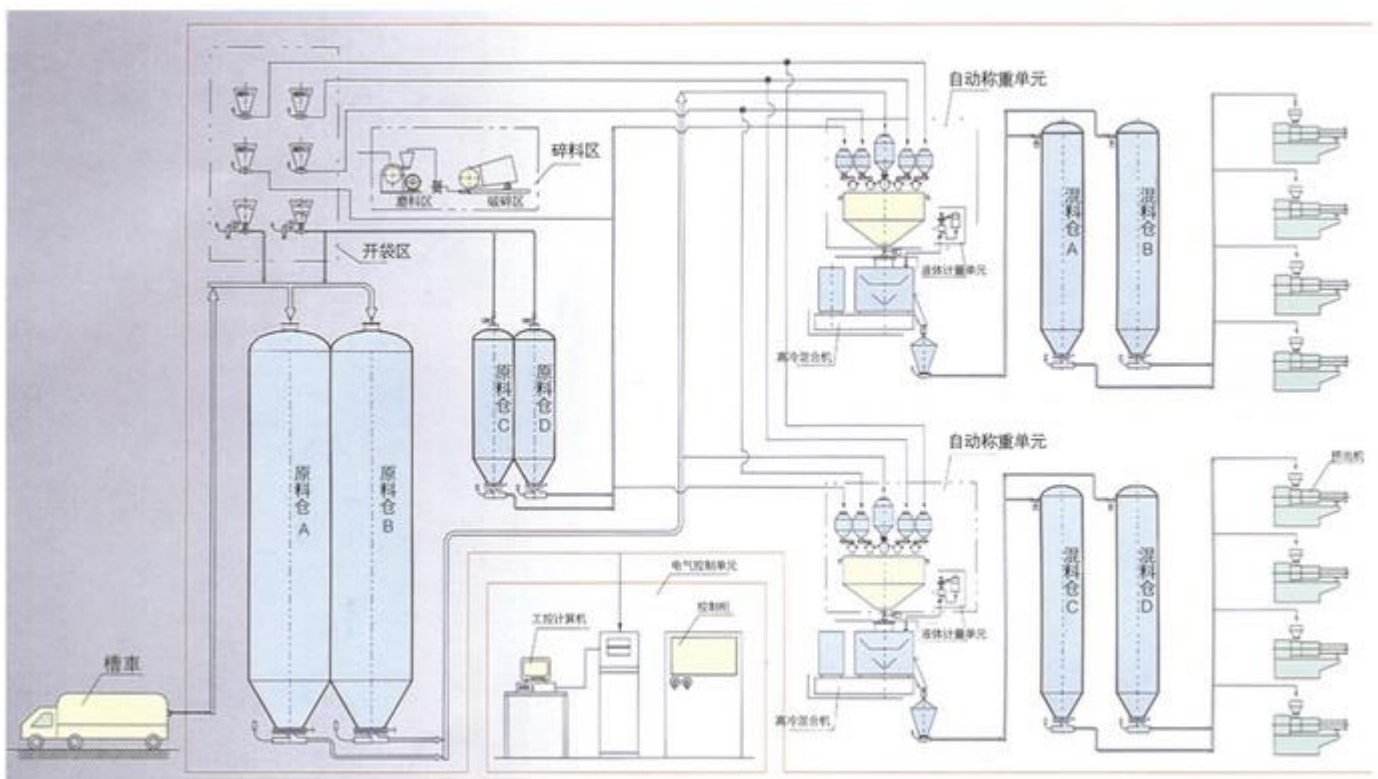

结构图 Construction