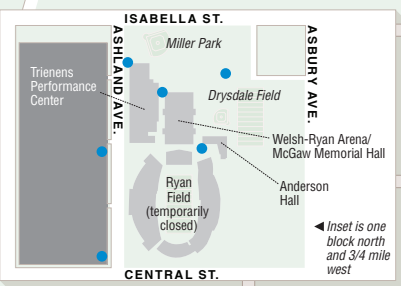

Northwestern University Evanston, Illinois

LAKE MICHIGAN

- Parking
- Campus access road
- Service road (authorized vehicles only)
- Bicycle/pedestrian path
- CTA el station
- Metra railroad station
- Emergency "Blue Light" telephones
- City Emergency "Blue Light" telephones (maintained by the city of Evanston)