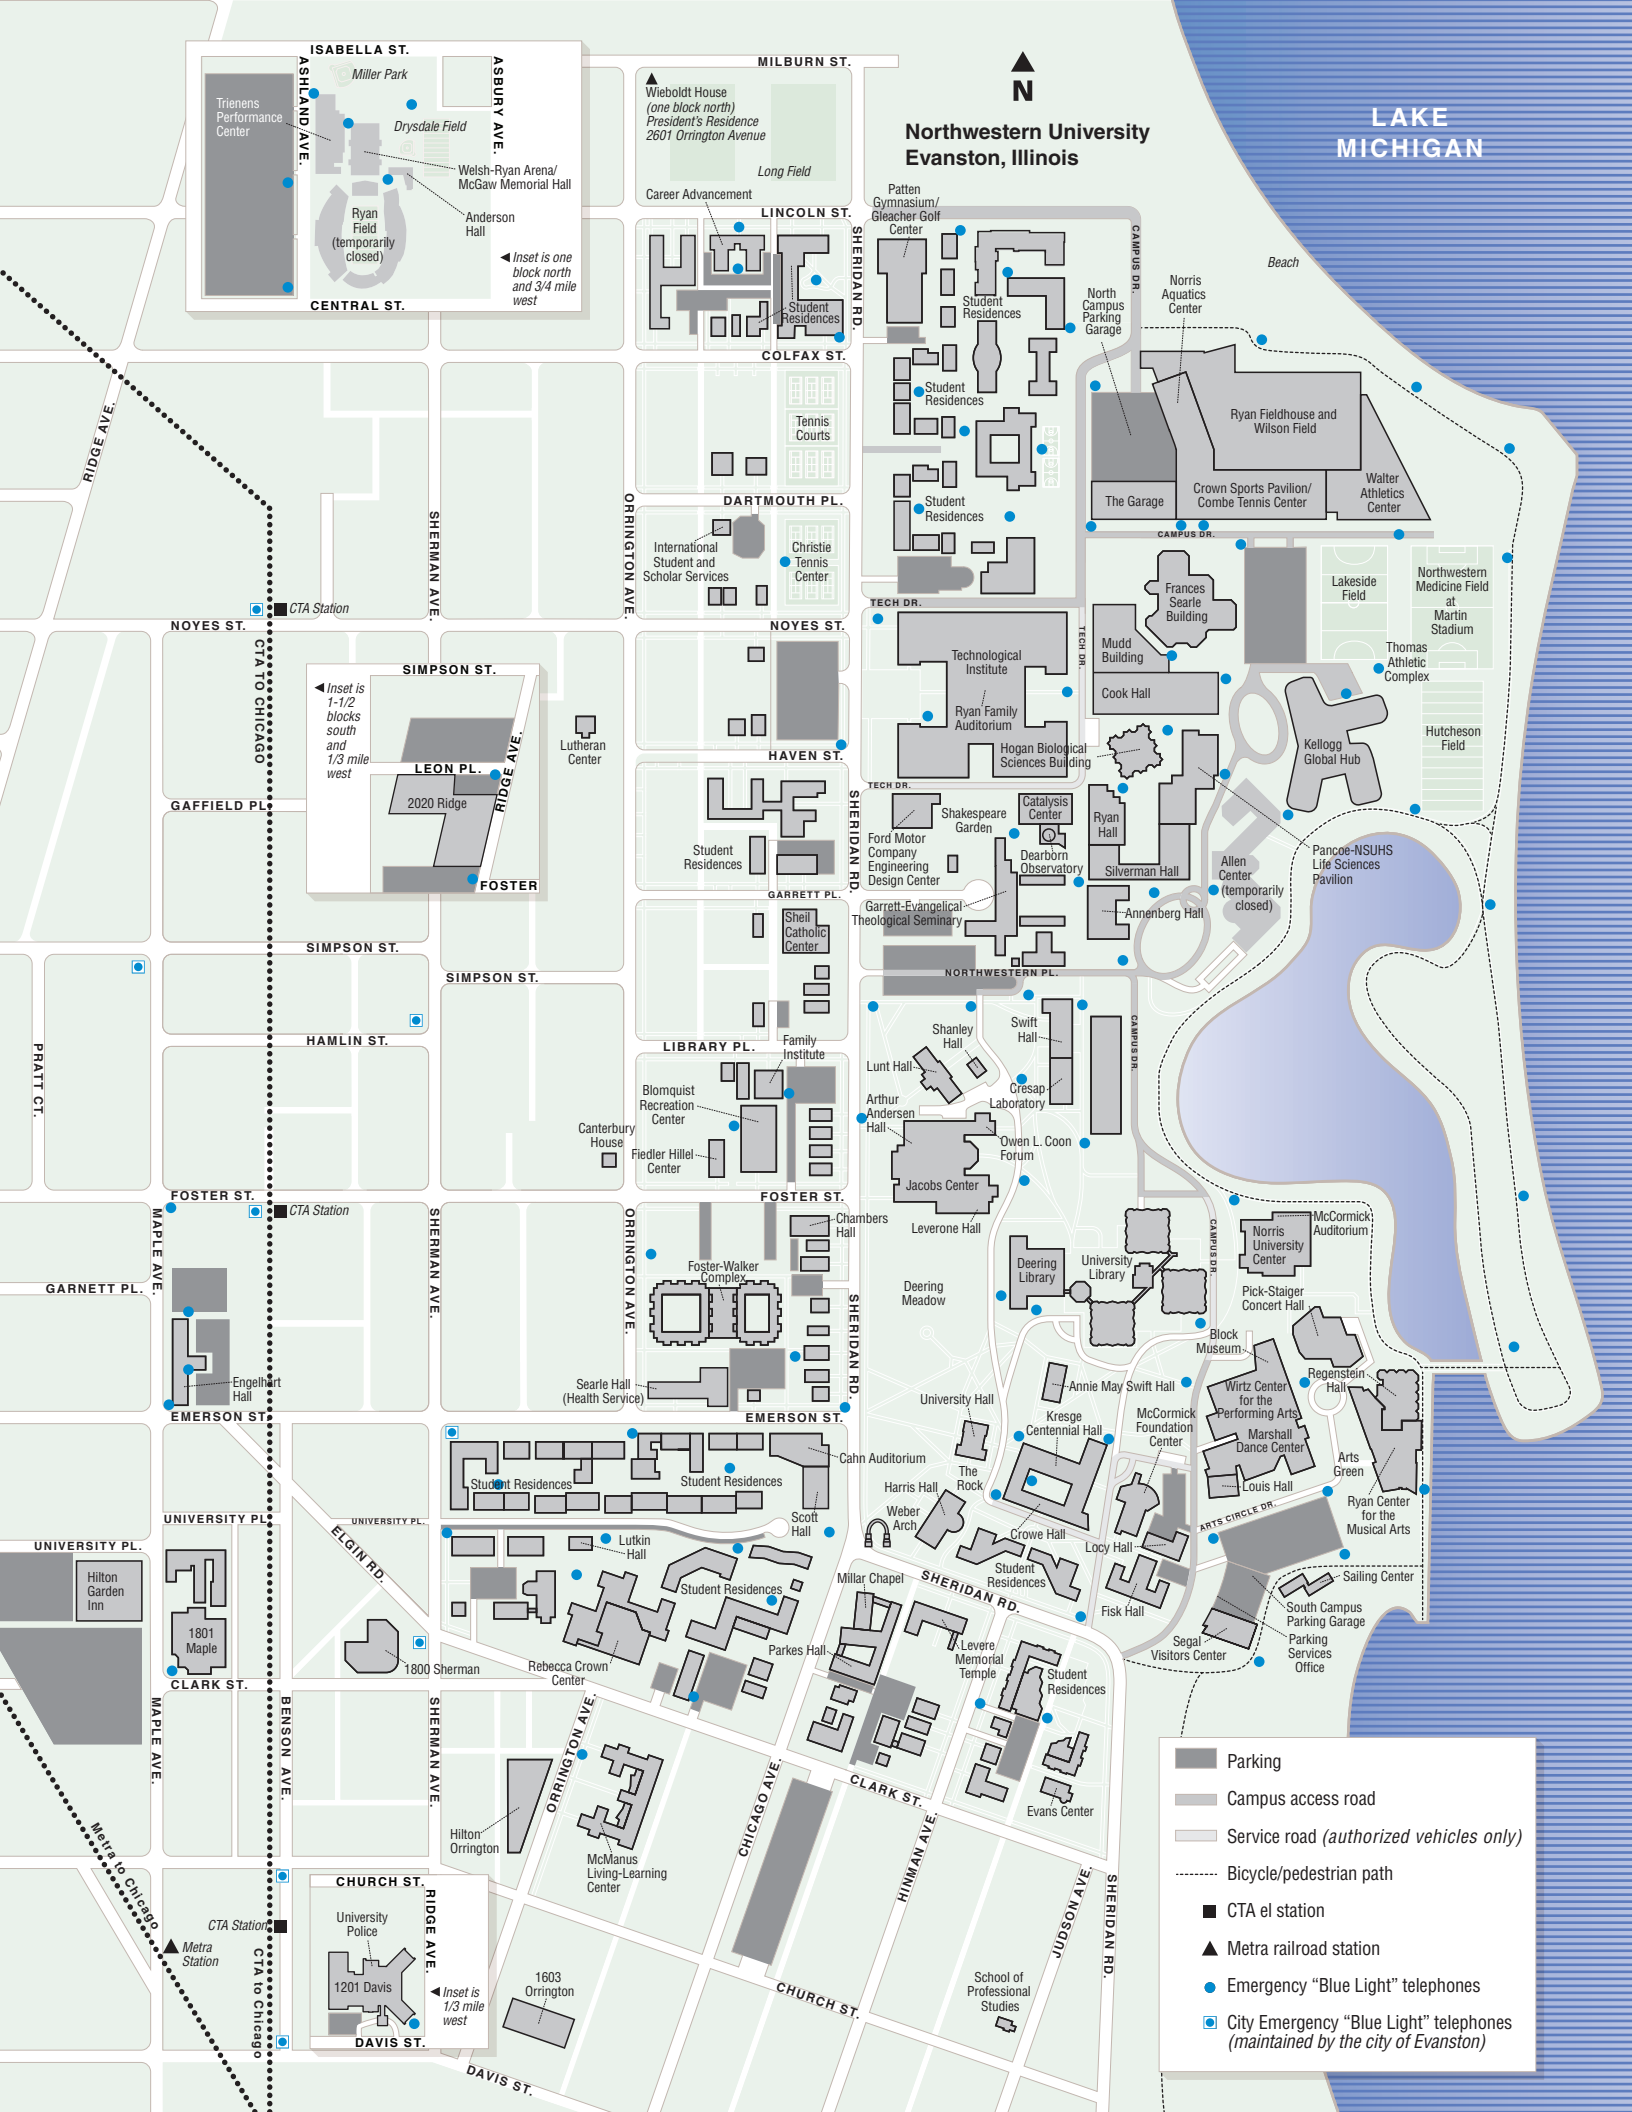

Northwestern University Evanston, Illinois

LAKE MICHIGAN

- Parking
- Campus access road
- Service road (authorized vehicles only)
- Bicycle/pedestrian path
- CTA el station
- Metra railroad station
- Emergency "Blue Light" telephones
- City Emergency "Blue Light" telephones (maintained by the city of Evanston)