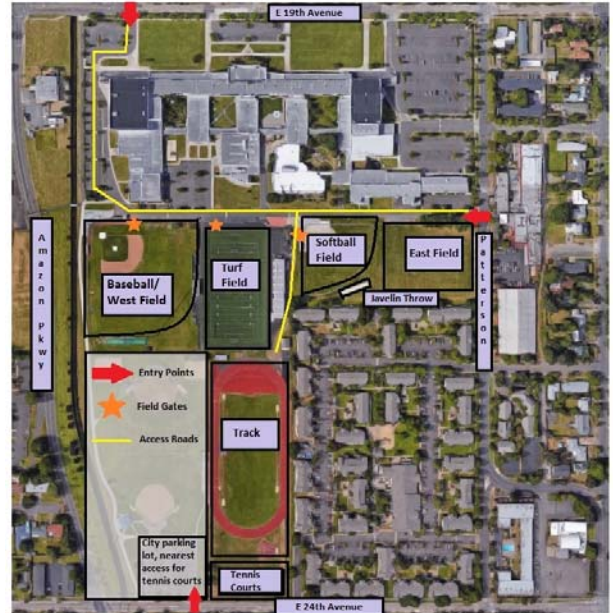

South Eugene High School

Baseball Field

400 E 19th Ave Eugene, OR 97401

LOCATION

South Eugene High School's fields are on the south side of the high school. The school is bordered by 19th Avenue to the north, 24th Avenue to the south, Amazon Parkway to the west, and Patterson Street to the east.

EMS DIRECTIONS FROM E 19TH AVENUE

- Enter the school parking lot in the northwest corner of the school *at the E 19th Avenue & High Street intersection*.
- Follow the parking lot around the west side of the building until arriving at the baseball field located at the southwest corner of the school.
- The entrance to the baseball field will be along the north / 3rd base side of the field.

ROLES OF THE FIRST PEOPLE ON THE SCENE

1. Establish scene safety
2. Immediately care for the injured or ill student-athlete
3. Activate medical responders
 - a. Athletic Trainer – can be contacted by calling XXXXXXXX
 - b. EMS – dial 9-911 from a campus phone. Be prepared to provide location and specific directions to the emergency, the condition of the individual, what treatment has been provided, and other information that has been requested.
4. Retrieve emergency equipment
5. Direct EMS to the scene
 - a. Open gates to the baseball field
 - b. Designate someone to meet EMS and direct to the scene.