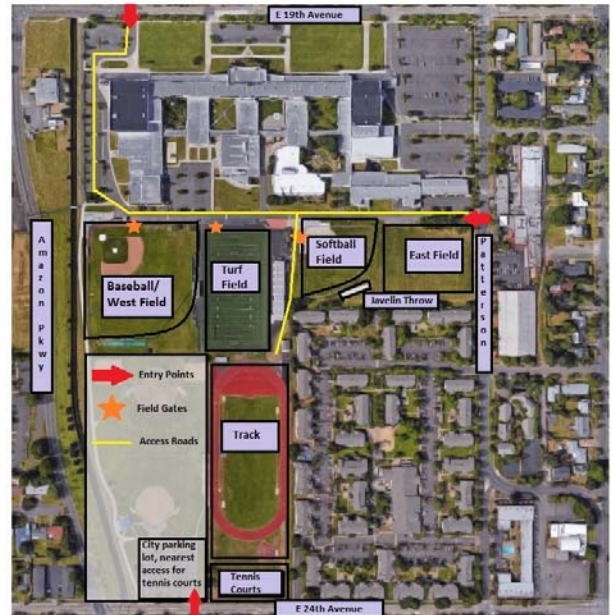

South Eugene High School

Baseball Field

400 E 19th Ave Eugene, OR 97401

LOCATION

South Eugene High School's fields are on the south side of the high school. The school is bordered by 19th Avenue to the north, 24th Avenue to the south, Amazon Parkway to the west, and Patterson Street to the east.

EMS DIRECTIONS FROM E 19TH AVENUE

- Enter the school parking lot in the northwest corner of the school *at the E 19th Avenue & High Street intersection.*
- Follow the parking lot around the west side of the building until arriving at the baseball field located at the southwest corner of the school.
- The entrance to the baseball field will be along the north / 3rd base side of the field.

ROLES OF THE FIRST PEOPLE ON THE SCENE

1. Establish scene safety
2. Immediately care for the injured or ill student-athlete
3. Activate medical responders
 - a. Athletic Trainer – can be contacted by calling XXXXXXXX
 - b. EMS – dial 9-911 from a campus phone. Be prepared to provide location and specific directions to the emergency, the condition of the individual, what treatment has been provided, and other information that has been requested.
4. Retrieve emergency equipment
5. Direct EMS to the scene
 - a. Open gates to the baseball field
 - b. Designate someone to meet EMS and direct to the scene.