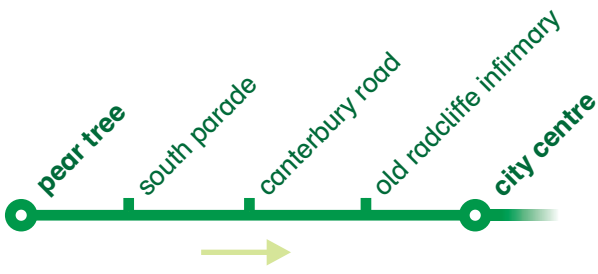

pear tree to city centre

travel time 12 minutes

buses continue to Redbridge
except Saturdays between 0930 & 1800
or evenings after 2000

Mon-Fri	Sat	Sun
0600	0600	0840
0630	0630	0900
0645	0700	0915
0700	0730	0930
0715	0750	0945
0728		1000
every 8-10 mins	every 8-10 mins	every 15 mins
1728	1832	1845
1740	1845	
1752	1900	
1804	1915	
1816	1945	
1828	every 30 mins	
1845		
1900		
1915	2315	
1945		
every 30 mins		
2315		

city centre to pear tree

travel time 12 minutes

buses start from Redbridge
except Saturdays between 0930 & 1800
or evenings after 2000

departures from Magdalen Street, cinema stop C3 or see map for other stops

- get on for pear tree
- get off from pear tree

A special timetable normally runs on public holidays