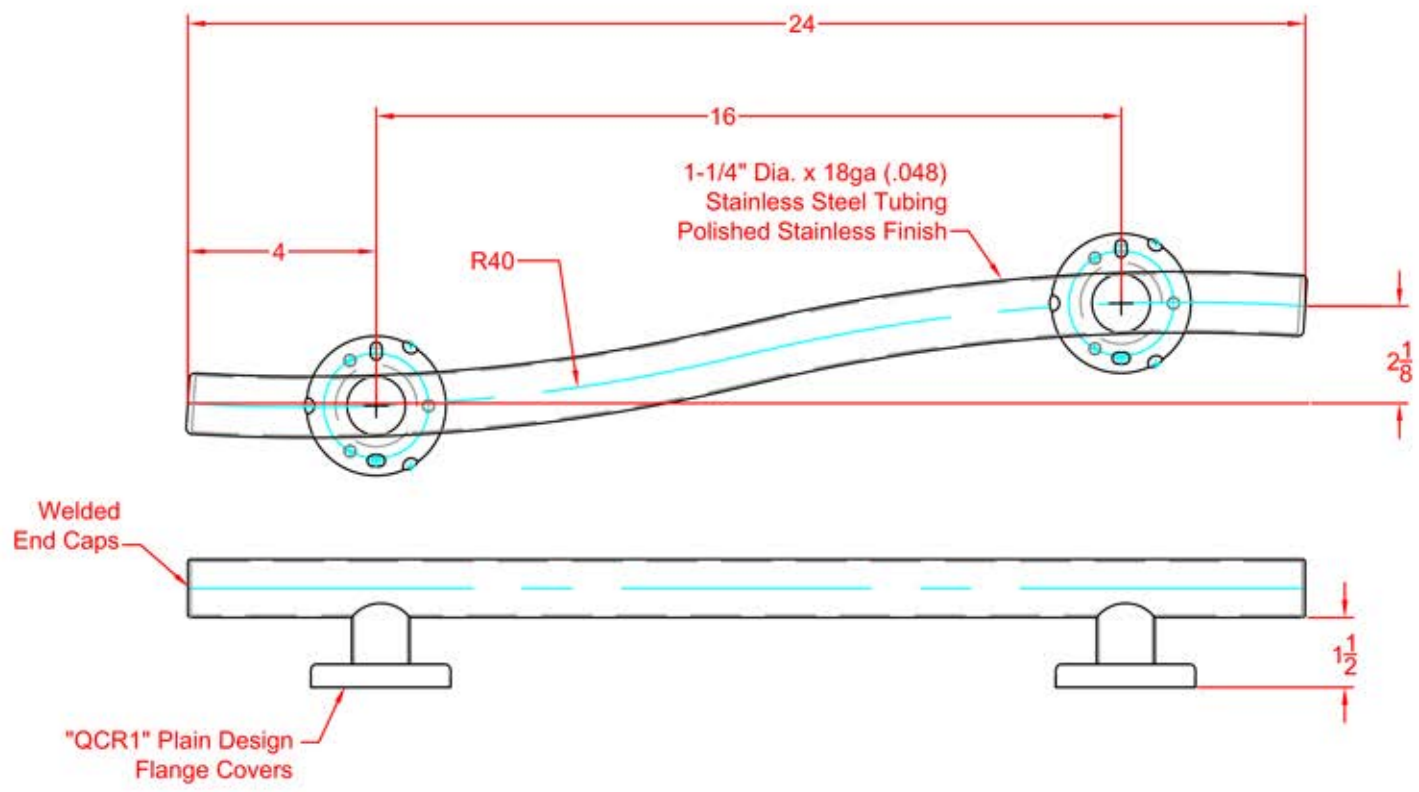

SEACHROME

SEACHROME CORPORATION
 Phone: (800) 955-2476
 Fax: (800) 444-3380
 www.seachrome.com

Description:
GW-3524-QCR-PS
Wave Bar 24"
(Polished Stainless Finish)

Customer:
 Customer Part #
 05-21-2012

This drawing and the information contained herein is proprietary to Seachrome Corp. and shall not be reproduced, copied or disclosed in whole, or part, or used for manufacturing or for any other purpose without the written permission of Seachrome Corporation.