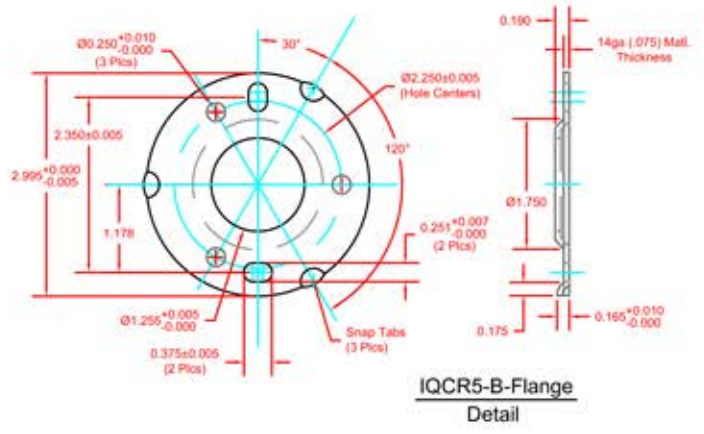

SEACHROME

SEACHROME CORPORATION
 Phone: (800) 955-2476
 Fax: (800) 444-3380
 www.seachrome.com

Description:
GW-3524-QCR-PS
Wave Bar 24"
(Polished Stainless Finish)

Customer:
 Customer Part #
 05-21-2012

This drawing and the information contained herein is proprietary to Seachrome Corp. and shall not be reproduced, copied or disclosed in whole, or part, or used for manufacturing or for any other purpose without the written permission of Seachrome Corporation.