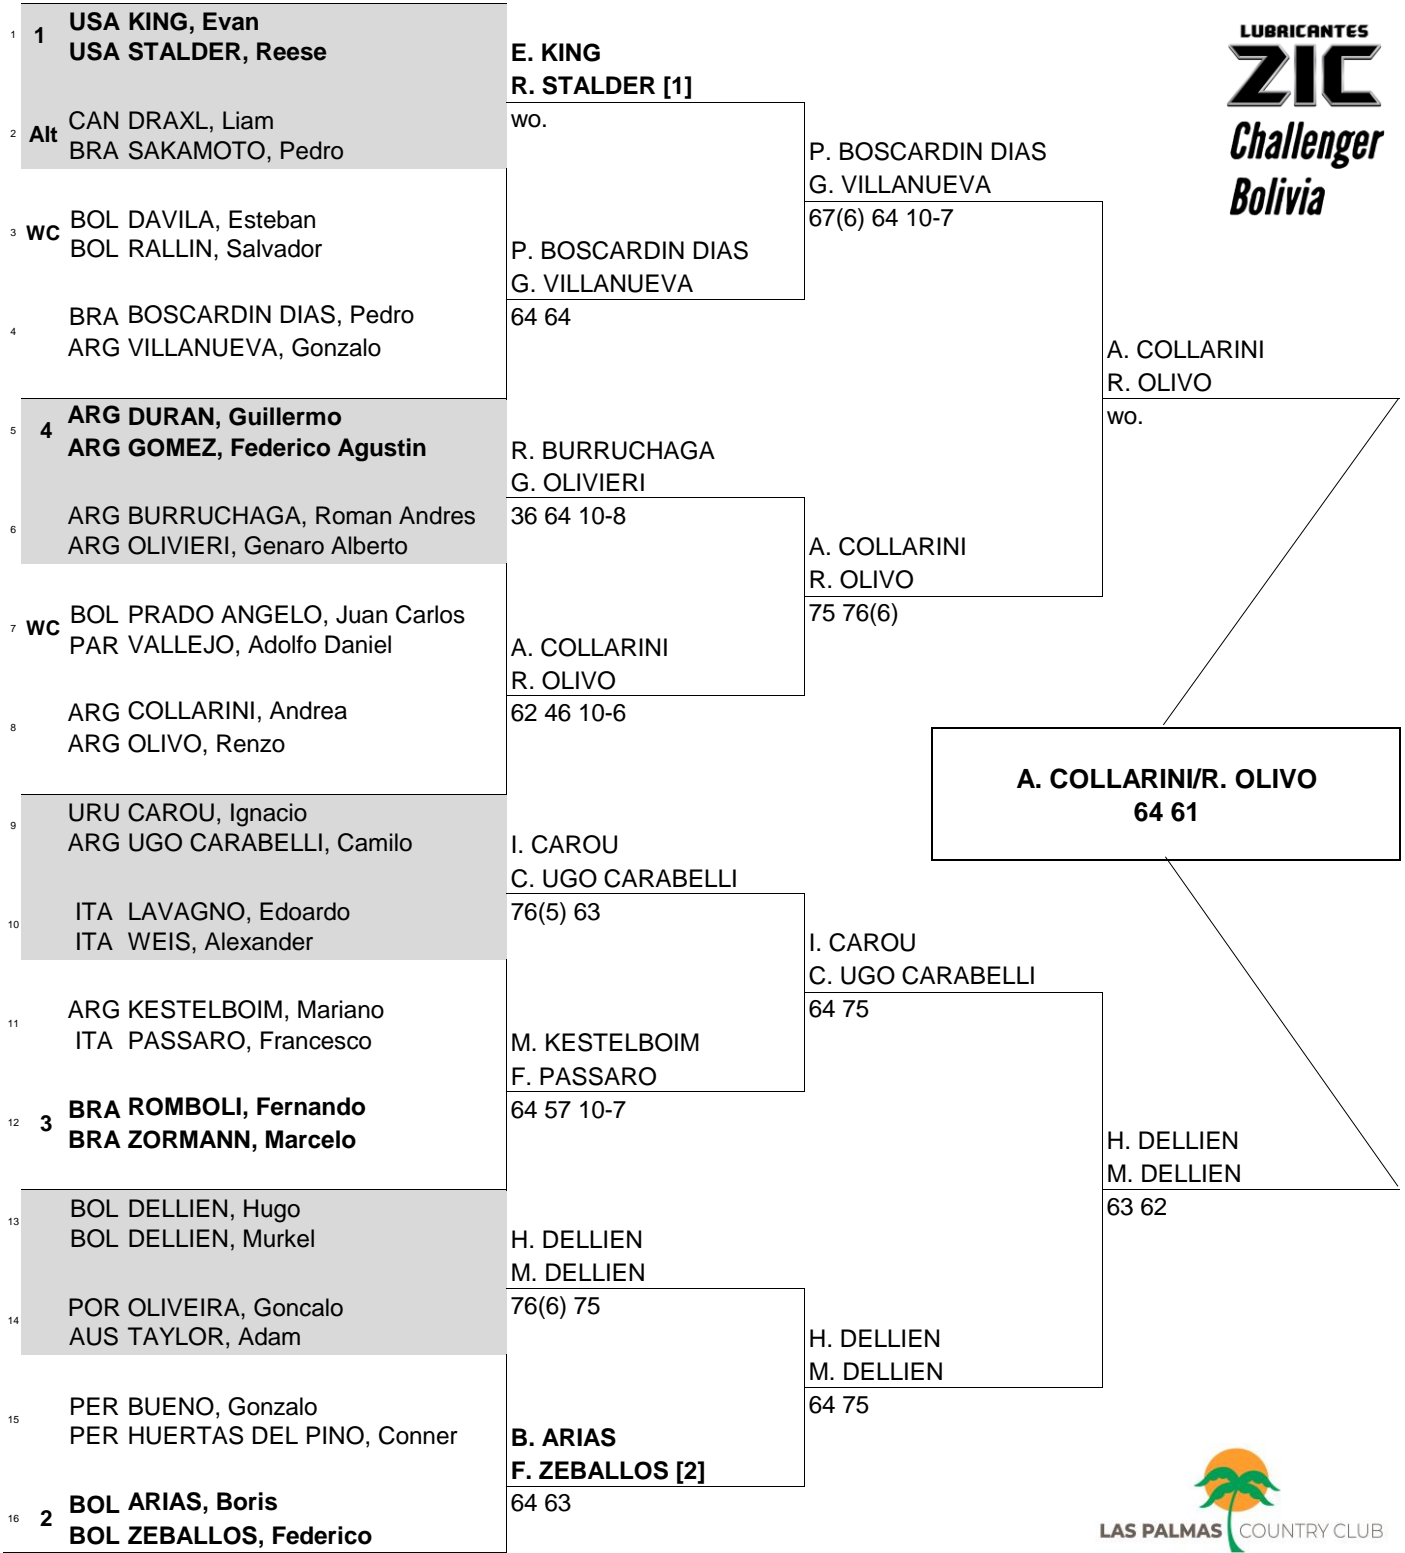

CITY, COUNTRY: Santa Cruz de La Sierra, Bolivia | TOURNAMENT DATES: 04-10 Mar 2024 | SURFACE: Red Clay | CATEGORY: Challenger 75 | PRIZE MONEY: \$82,000

STATUS: MAIN DRAW DOUBLES

ATP Tour © Copyright 2014

SEEDED TEAMS	RANK	PRIZE MONEY (PER TEAM)	POINTS	ALTERNATES	RETIREMENTS/WALKOVERS
1 KING, Evan / STALDER, Reese	134	WINNER \$4,665	75	L. Draxl / P. Sakamoto - [Alt]	P. Boscardin Dias / G. Villanueva - P. Boscardin Dias (Right arm)
2 ARIAS, Boris / ZEBALLOS, Federico	179	FINALIST \$2,700	50		L. Draxl / P. Sakamoto - P. Sakamoto (General Fatigue)
3 ROMBOLI, Fernando / ZORMANN, Marcelo	229	SEMI-FINALIST \$1,630	30		
4 DURAN, Guillermo / GOMEZ, Federico Agustin	253	QUARTER-FINALIST \$950	16		
FOLLOW LIVE SCORING AT <a href="http://www.ATPTour.com">www.ATPTour.com</a>				WITHDRAWALS	
FIRST ROUND \$550				0 M. Cecchinato (Right elbow)	
LAST DIRECT ACCEPTANCE:				Adv. 385 / On-Site 551	CHALLENGER SUPERVISOR: Rafael Schneider