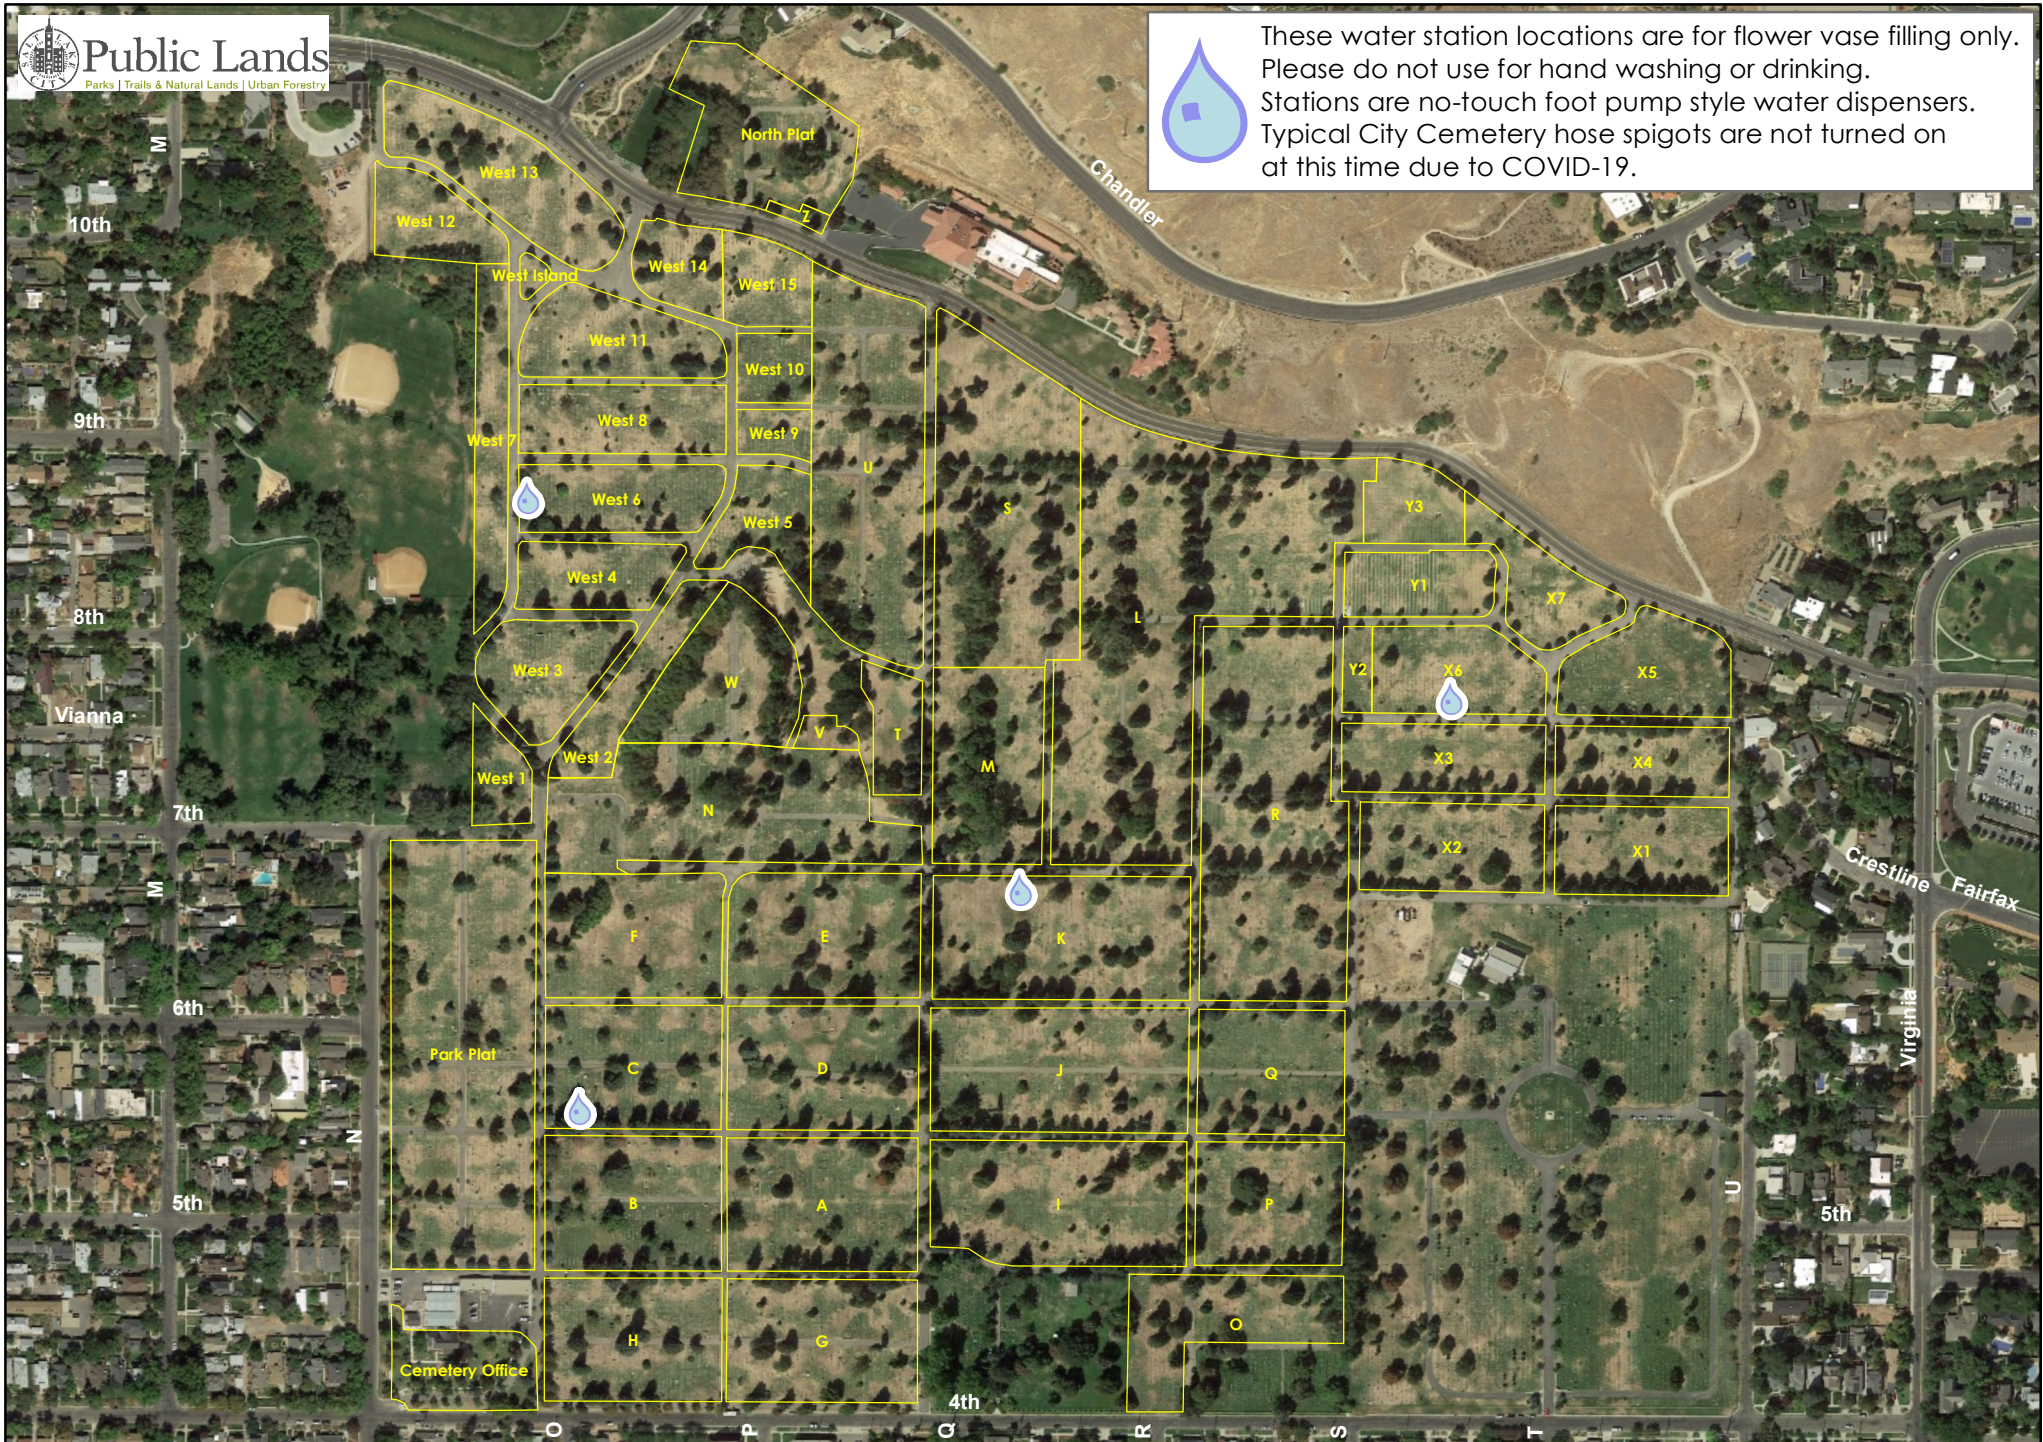

These water station locations are for flower vase filling only. Please do not use for hand washing or drinking. Stations are no-touch foot pump style water dispensers. Typical City Cemetery hose spigots are not turned on at this time due to COVID-19.

Salt Lake City Cemetery Water Station Locations