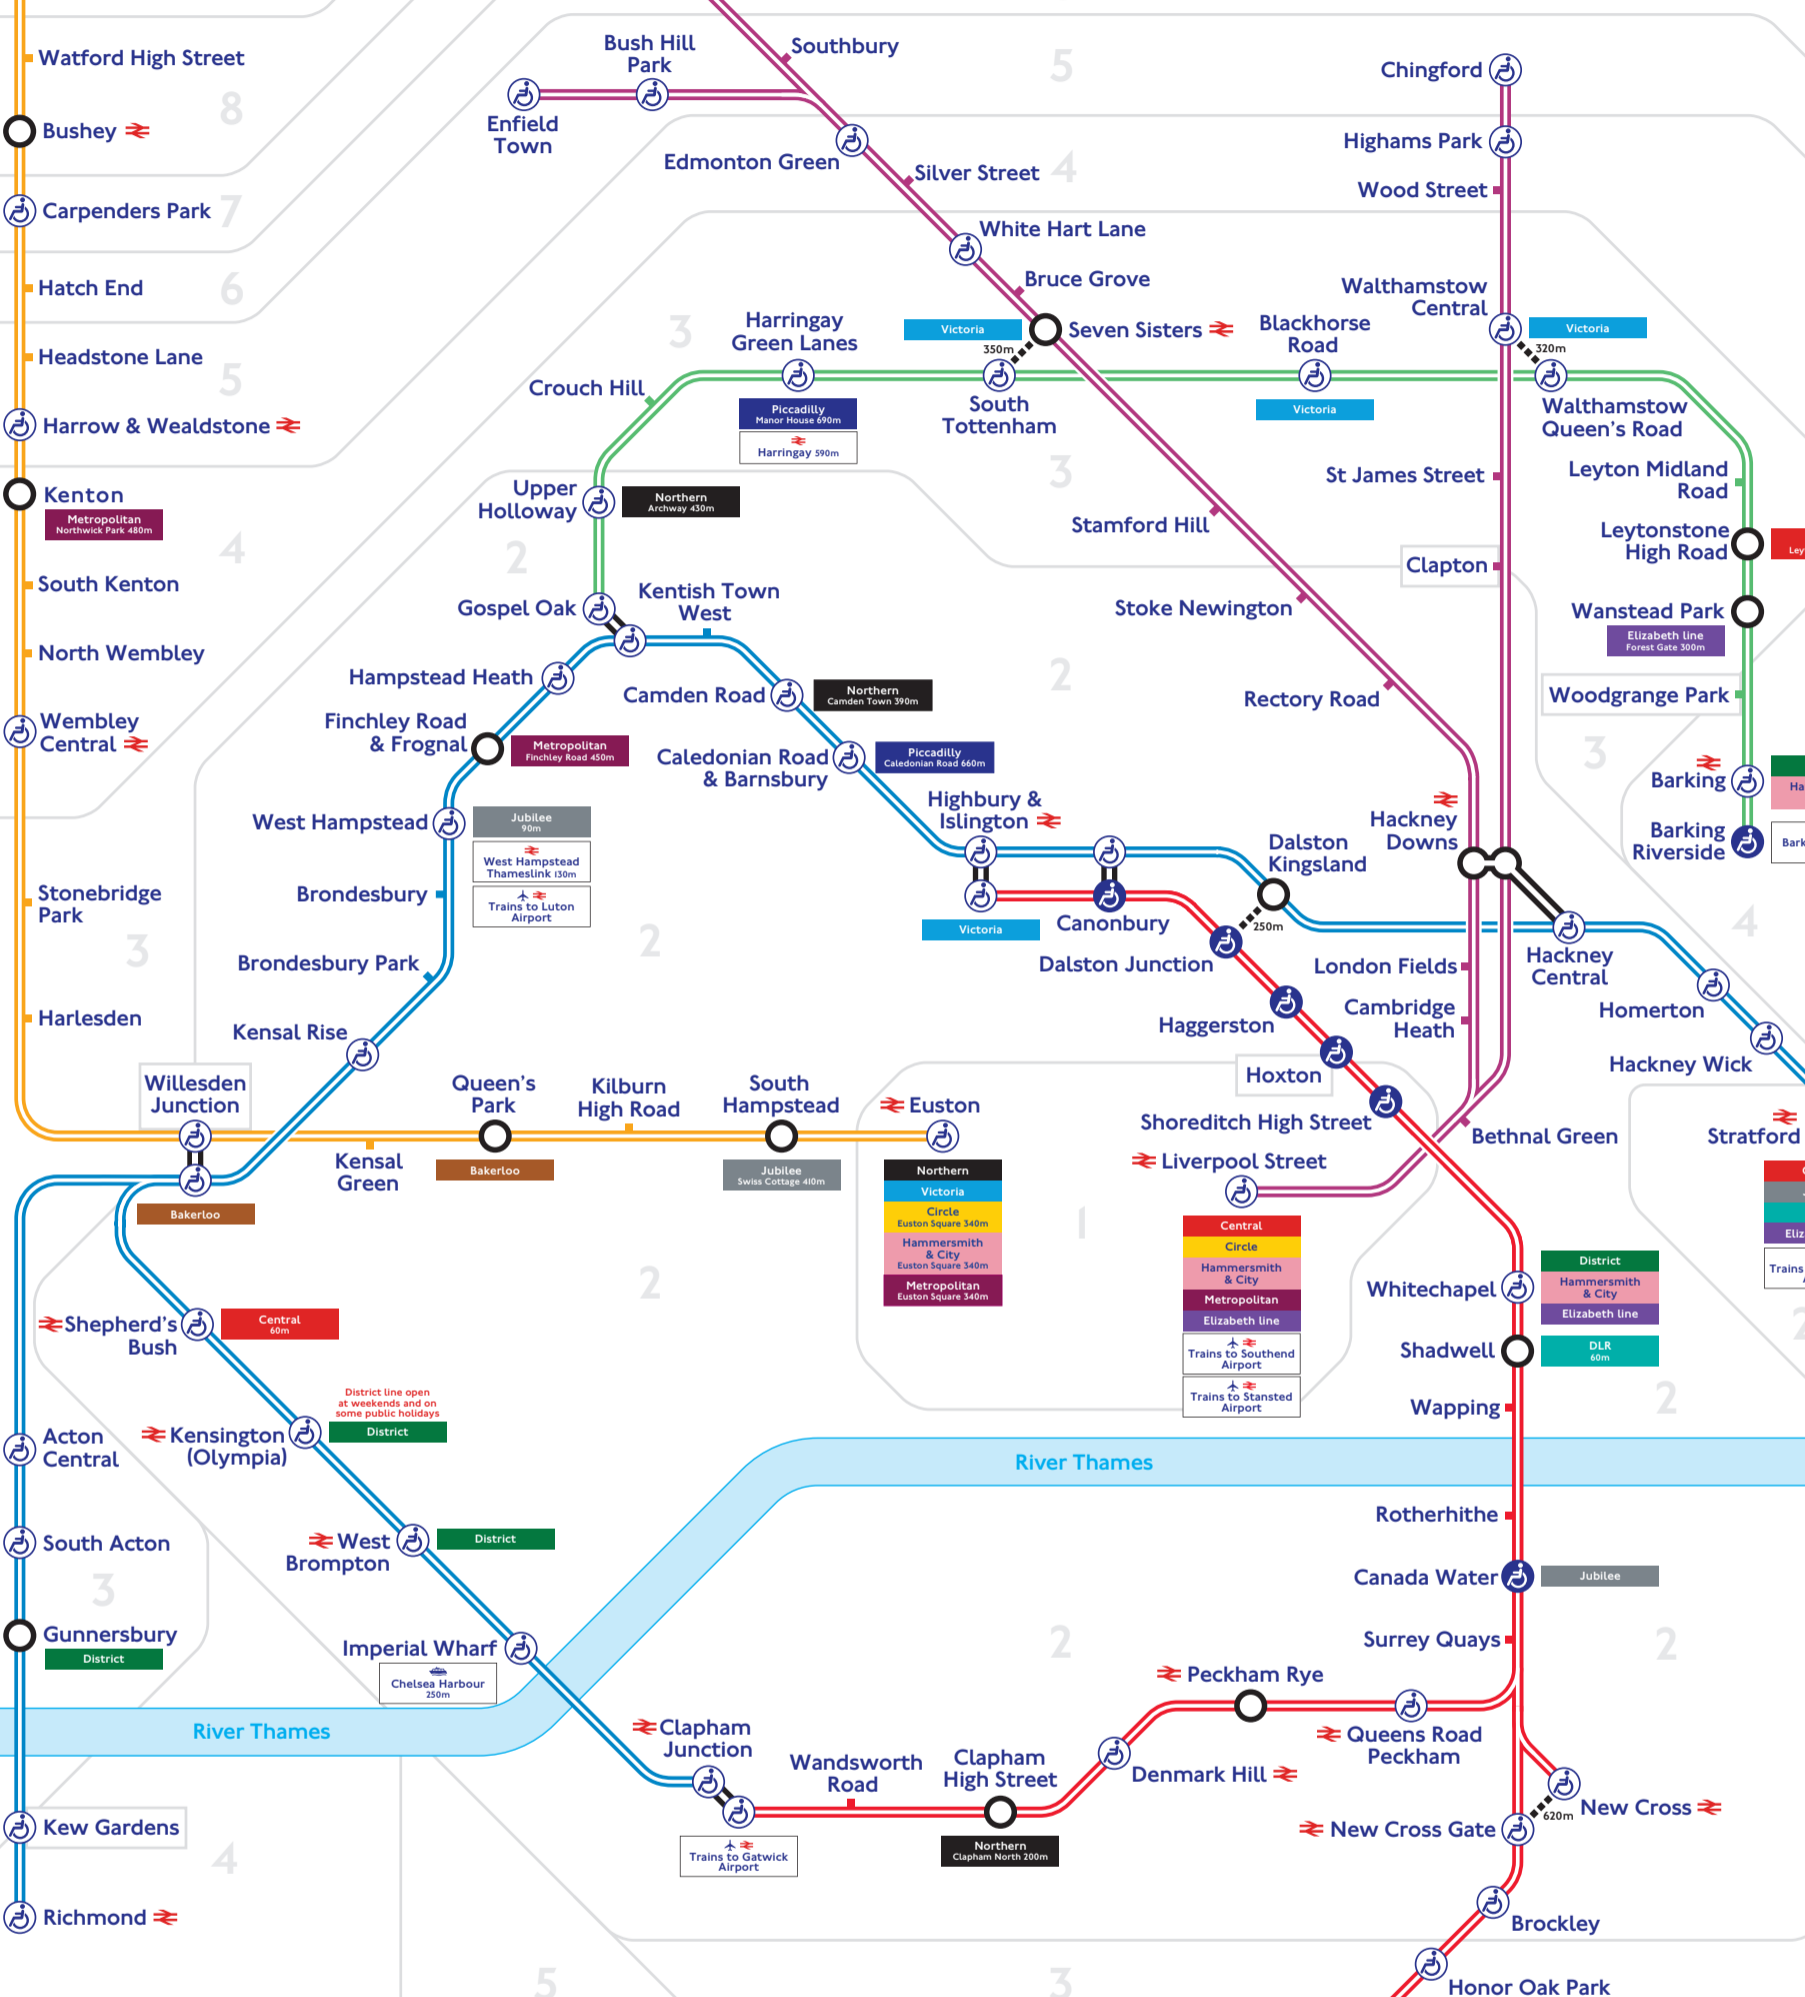

London Overground map

Key to symbols

- Station in both fare zones
- Interchange within station(s)
- Under a 10 minute walk via street
- Step-free access from street to train
- Step-free access from street to platform
- National Rail interchange
- Airport
- River services interchange

Line Legend

- Liberty line
- Lioness line
- Mildmay line
- Suffragette line
- Weaver line
- Windrush line

Plan your journey
 Download the TfL Go app
 Check your travel
tfl.gov.uk/travel-tools

Correct at time of going to print. June 2024 TFL 0088.05.24