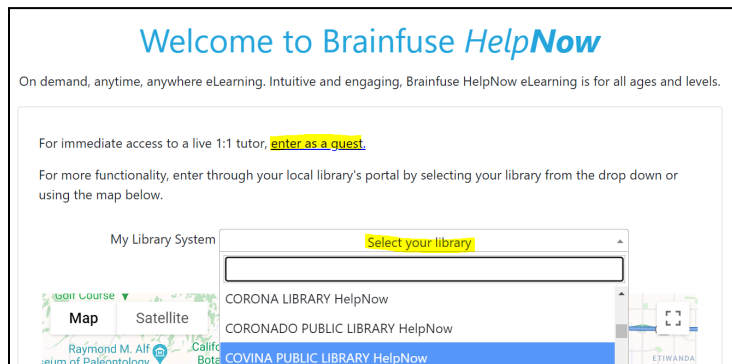

How to access Brainfuse - 24/7 Online Tutoring

Step 1: Go to the website: [Click Here](#)

Step 2: Enter as a guest or **select your local library** for full functionality. Note: You do not need to create an account too use the live tutoring option, but for some other features you will need to sign up.

Step 3: **Select Live Tutoring** (enter your Grade and Subject)

Step 4: Enter your Grade and Subject and select “Get Live Help”

NOTE: There are many options in addition to Live Tutoring, including writing lab, flashcards, college major and career discovery - see the complete list below. The options **highlighted in red below will require you to sign in**. Just go to “My Account” and “Sign Up” - it’s easy and Free!