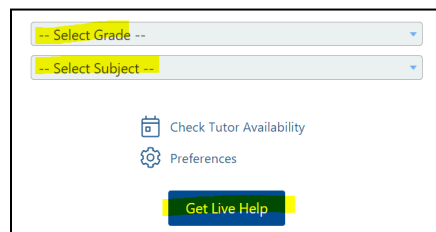

How to access Brainfuse - 24/7 Online Tutoring

Step 1: Go to the website: [Click Here](#)

Step 2: Enter as a guest or **select your local library** for full functionality. Note: You do not need to create an account too use the live tutoring option, but for some other features you will need to sign up.

Step 3: **Select Live Tutoring** (enter your Grade and Subject)

Step 4: Enter your Grade and Subject and select “Get Live Help”

NOTE: There are many options in addition to Live Tutoring, including writing lab, flashcards, college major and career discovery - see the complete list below. The options **highlighted in red below will require you to sign in**. Just go to “My Account” and “Sign Up” - it’s easy and Free!