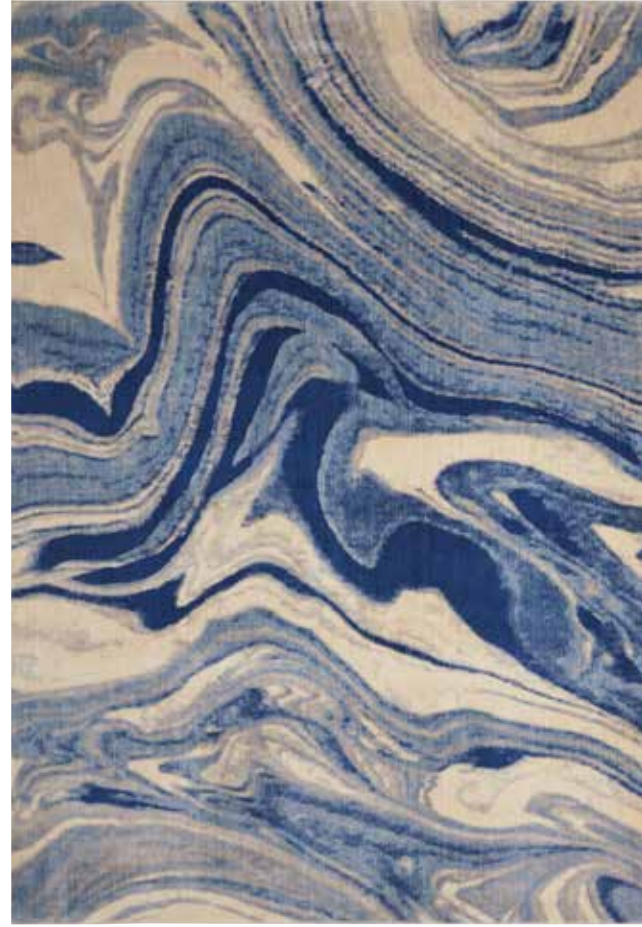

RUS10 IVORY/BLUE

SOMERSET

NOURISON.COM/SOMERSET

Sophisticated color and incomparable texture define this unique collection of high-fashion accent and area rugs. Each rug is made exclusively from Nourtex's unique Opulon™ fiber on state-of-the-art Wilton looms for superlative softness and durability. A wealth of fashion-forward color palettes warmly are enhanced by a shaded abrash effect that evokes the vintage appeal of the finest handmade carpets. Subtle accents of hand carving impart an elegant sense of dimension to the feature elements of each signature design.

MADE FROM:

100% Opulon™
 (50% Polyester
 50% Acrylic)
 Power Loomed

ST90 LIGHT GREEN

ST91 TEAL MULTICOLOR

ST90 BRICK

ST90 LIGHT GREEN

ST757 LATTE

ST749 LIGHT BLUE

ST81 MULTICOLOR

ST02 IVORY

ST02 RED

SOMERSET

SOMERSET

ST82 BEIGE

ST70 LATTE

ST02 BROWN