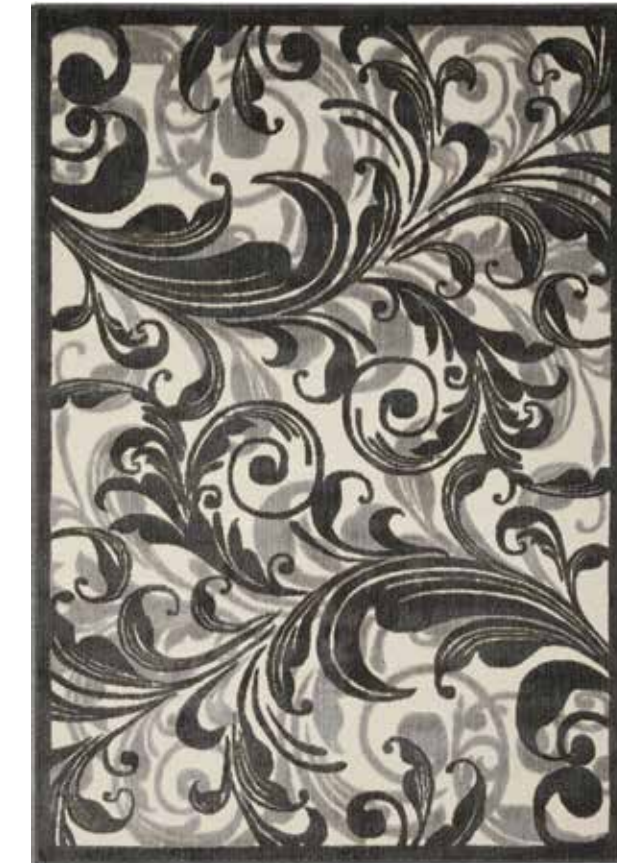

MADE FROM:

130% Polypropylene
70% Acrylic
Power Loomed

GIL04 GREY

GIL01 GREY/CAMEL

GIL01 MULTICOLOR

GIL04 GREY

GIL04 PARCHMENT

GRAPHIC ILLUSIONS