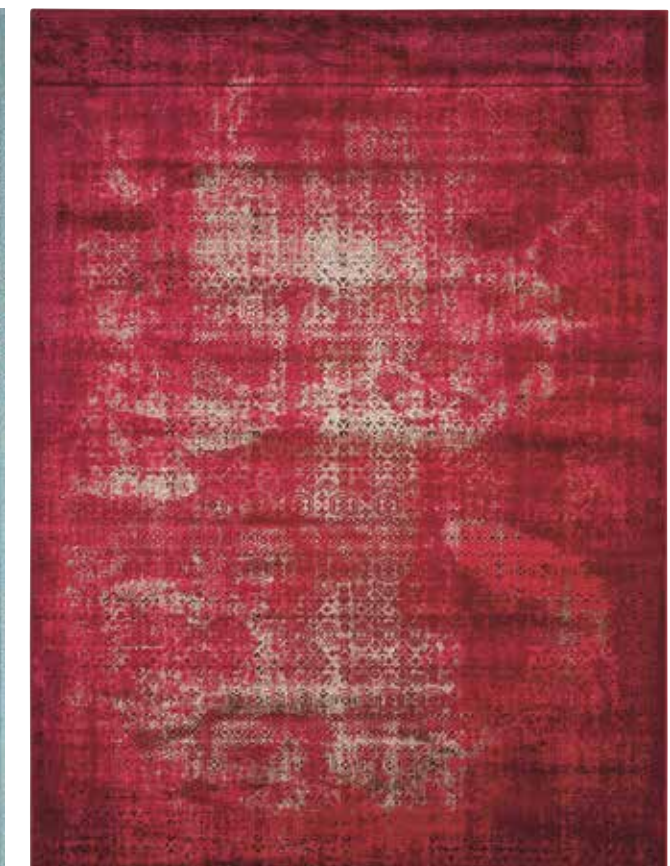

MADE FROM:

84% Polypropylene
16% Polyester
Power Loomed

KRM01 ASH

KRM01 ASH

KRM01 LATTE

KRM01 BLUE

KRM01 RED

KRM02 BEIGE