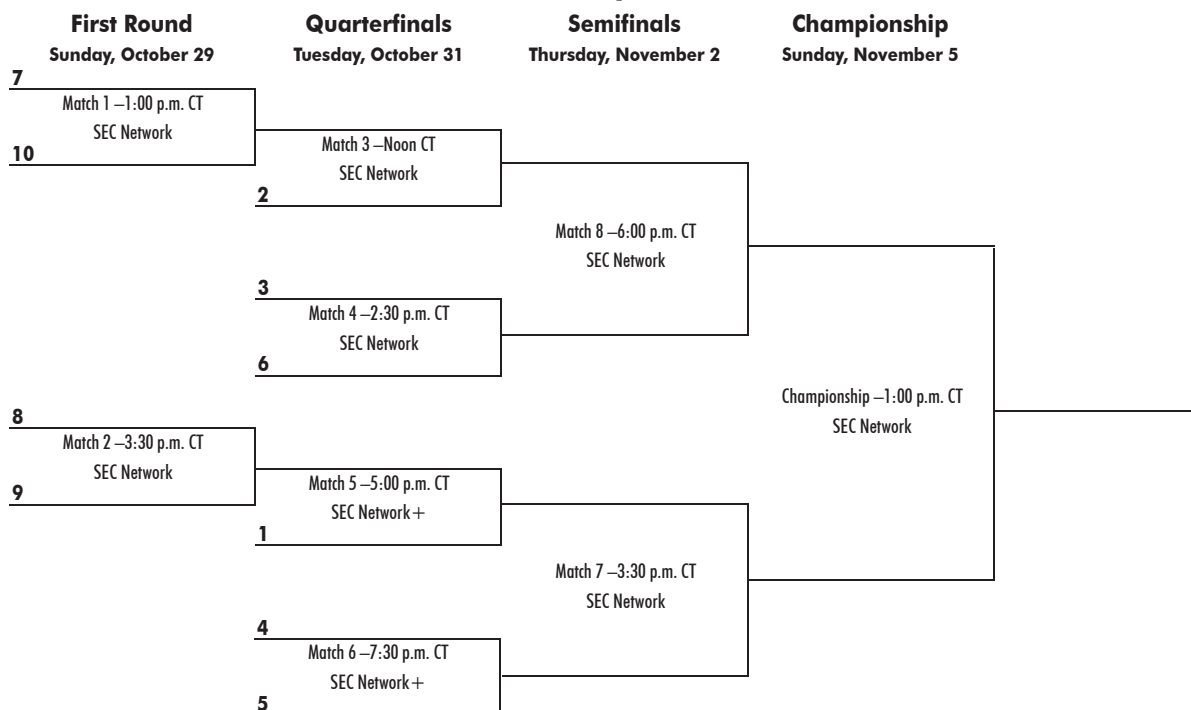

SEC Tournament

Sunday, October 29

#7 Seed vs. #10 Seed	SEC Network	2:00 p.m.
#8 Seed vs. #9 Seed	SEC Network	4:30 p.m.

Tuesday, October 31

#2 Seed vs. Winner Match 1	SEC Network	1:00 p.m.
#3 Seed vs. #6 Seed	SEC Network	3:30 p.m.
#1 Seed vs. Winner Match 2	SECN+	6:00 p.m.
#4 Seed vs. #5 Seed	SECN+	8:30 p.m.

Game Times and Dates are subject to change.
All times Eastern

SEC TOURNAMENT

PENSACOLA, FLORIDA

There shall be a single-elimination tournament of the top ten teams played at the conclusion of the SEC regular-season schedule. The tournament champion shall be the SEC representative to the NCAA championship.