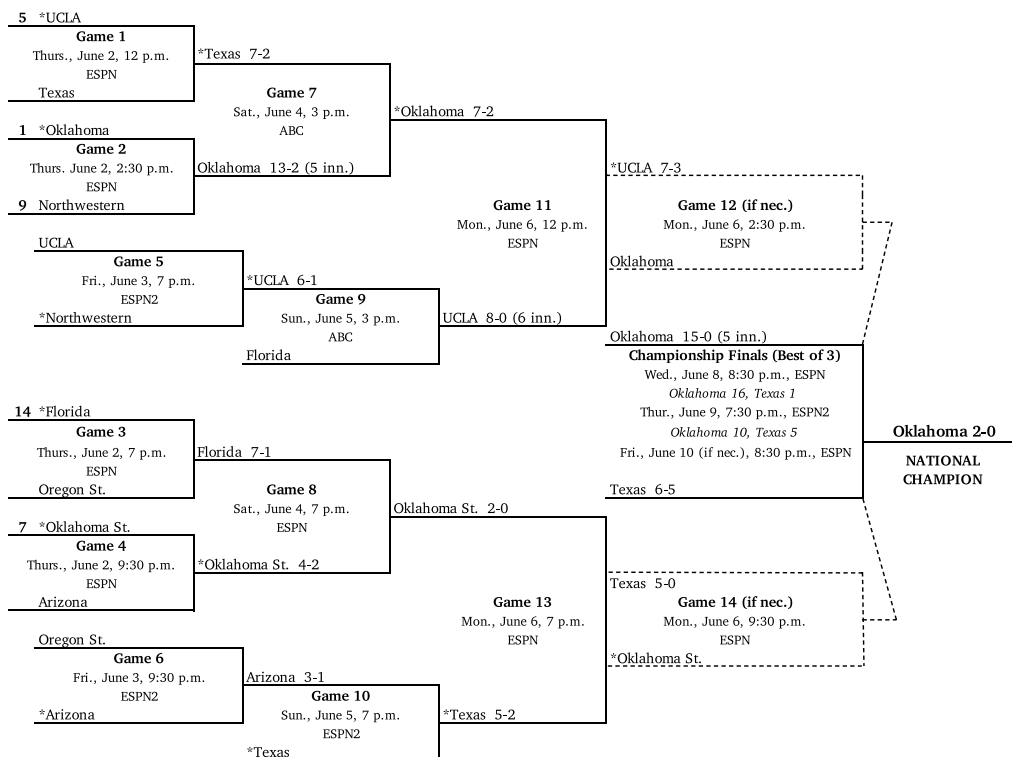

### 2022 NCAA Women's College World Series

OGE Energy Field at the USA Softball Hall of Fame Complex | Oklahoma City

June 2 - 9/10

All times Eastern and subject to change. \*Home Team

**SEC SOFTBALL MEDIA SERVICES**