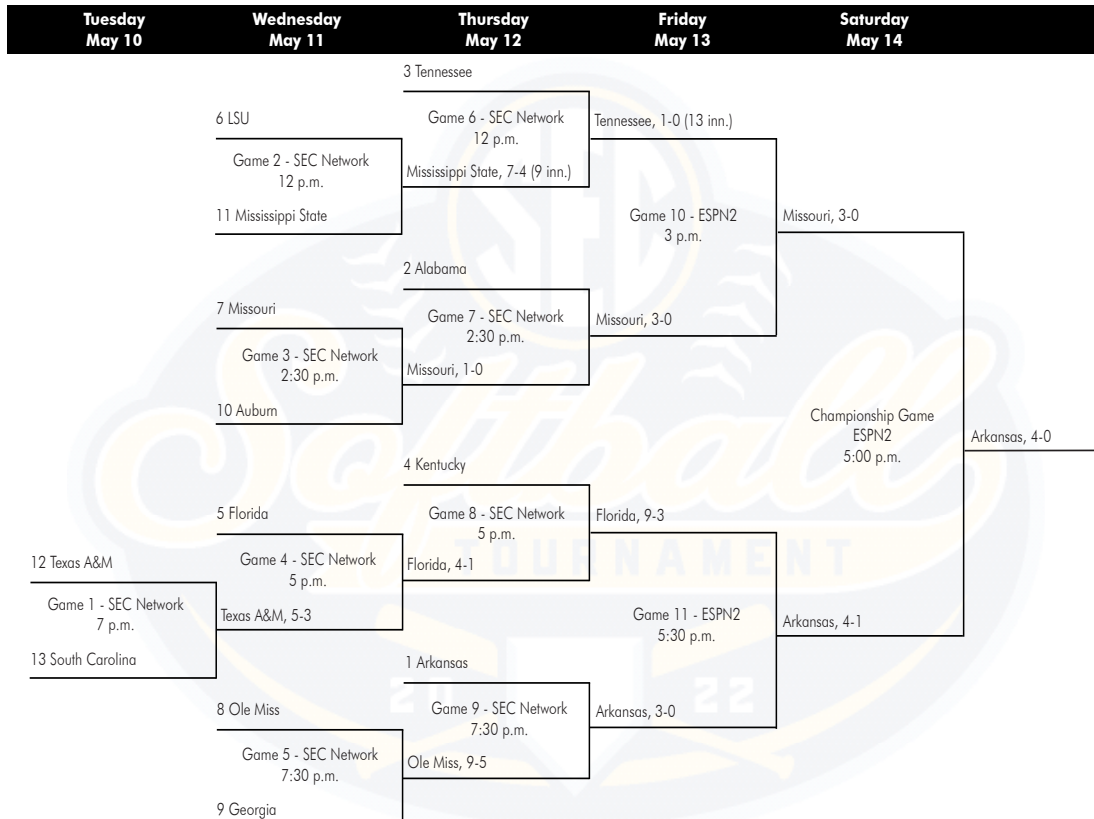

All-SEC Second Team

Bailey Dowling, Alabama
Ally Shipman, Alabama
Hannah McEwen, Arkansas
Bri Ellis, Auburn
Cheyenne Lindsey, Florida
Sydney Kuma, Georgia
Renee Abernathy, Kentucky
Tatum Spangler, Kentucky
Clara Briggs, LSU
Georgia Clark, LSU
Danieca Coffey, LSU
Taylor Pleasants, LSU
Chloe Malau'ulu, Mississippi State
Jenna Laird, Missouri
Ivy Davis, Tennessee
Erin Edmondson, Tennessee
Kelcy Leach, Tennessee
Kiki Milloy, Tennessee
Zaida Puni, Tennessee
Katie Dack, Texas A&M
Makinzy Herzog, Texas A&M

SEC All-Defensive Team

P – Tatum Spangler, Kentucky
C – Kayla Kowalik, Kentucky
1B – Danielle Gibson, Arkansas
2B – Hannah Adams, Florida
SS – Ivy Davis, Tennessee
3B – Hannah Gammill, Arkansas
LF – Casidy Chaumont, Missouri
CF – Ciara Briggs, LSU
RF – Rylea Smith, Kentucky

Player of the Year: KB Sides, Arkansas
Pitcher of the Year: Chenise Delce, Arkansas
Freshman of the Year: Bri Ellis, Auburn
Coach of the Year: Courtney Deifel, Arkansas

2022 SEC Softball Tournament May 10-14 • Katie Seashole Pressly Stadium • Gainesville, Fla.