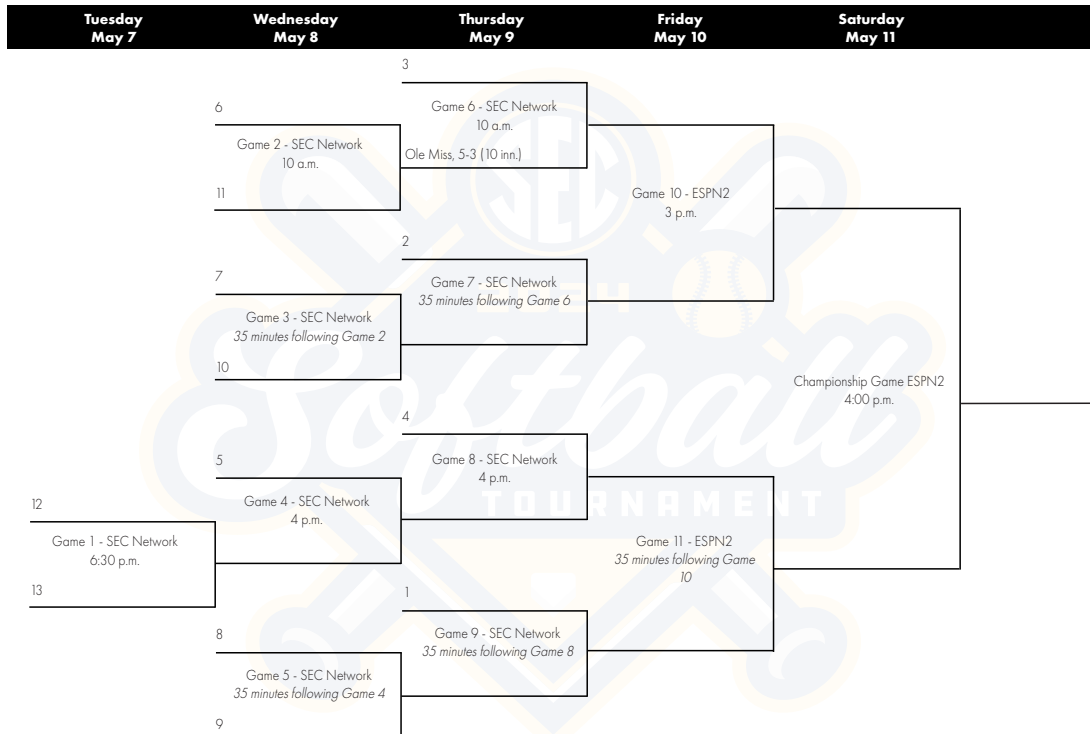

1. Two-Team Tie. The following procedure will be used in the following order until the tie is broken:
  - A. Won-lost record of head-to-head competition between the tied teams.
  - B. Won-lost record of the two teams versus the highest seeded common opponent.
  - C. Fewest runs allowed in head to head competition. If head to head competition between two tied teams did not occur, then fewest runs allowed against all common opponents.
  - D. Fewest runs allowed versus all opponents.
  - E. Coin flip by the Commissioner.

2. Three-Team Tie (or more). If three or more tied teams have three different records against each other, they shall be seeded in best percentage order. Otherwise, once the tie has been reduced to two teams, the two-team tie breaker procedure shall be utilized. The following procedure will be used in the following order until the tie is broken:
  - A. Total won-loss percentage of games played among the tied teams.
  - B. Won-loss percentage of the tied teams versus the highest seed common opponent.
  - C. Fewest runs allowed in head to head competition. If head to head competition between the tied teams did not occur, then fewest runs allowed against all common opponents.
  - D. Fewest runs allowed versus all opponents.
  - E. If three or more teams are still tied, the Commissioner will conduct a draw.

2024 SEC Softball Tournament May 7-11 • Jane B. Moore Field • Auburn, Ala.

All Times Central