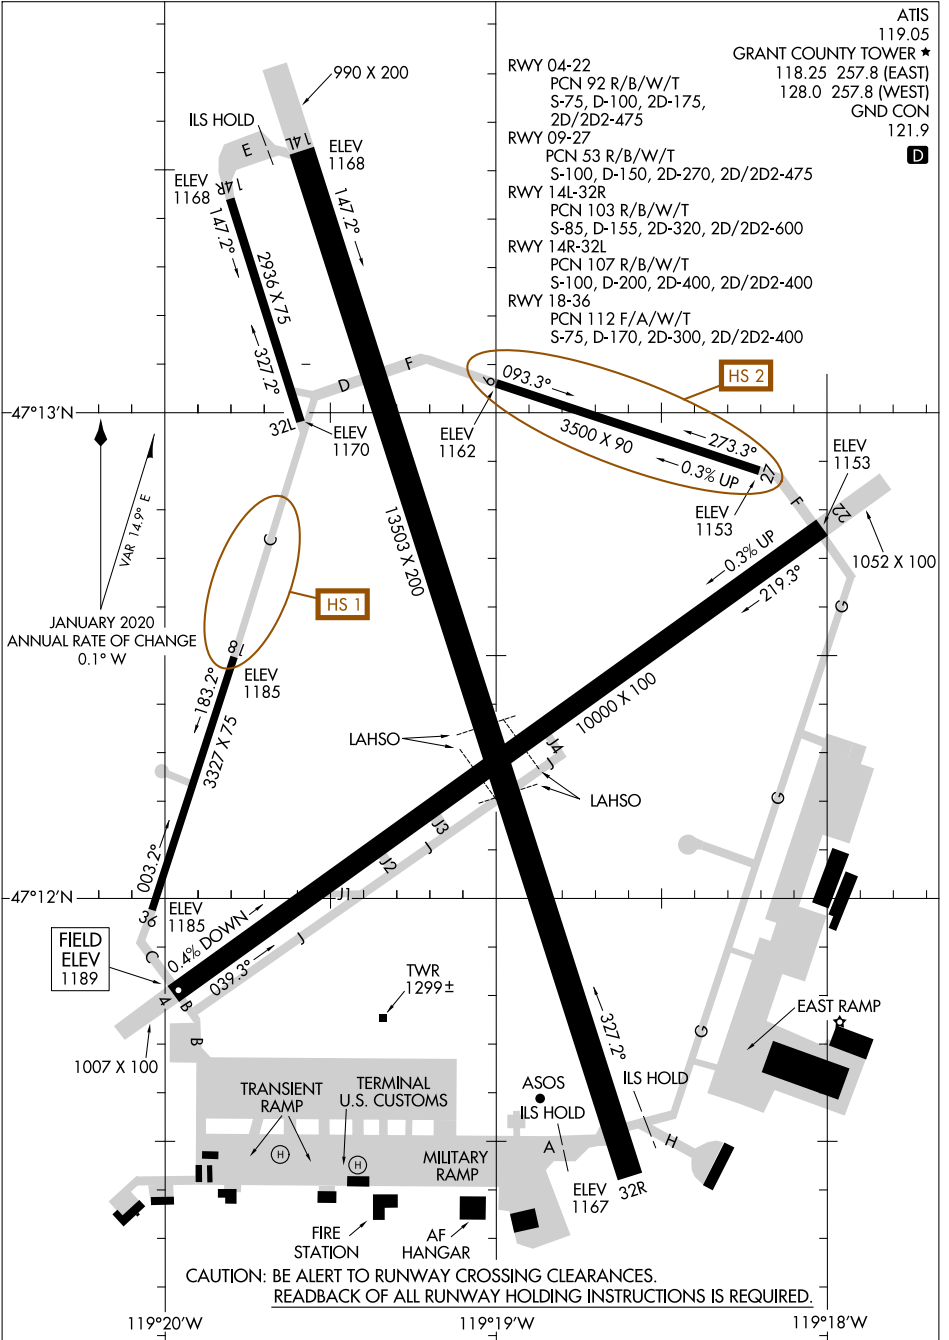

AIRPORT DIAGRAM

AL-961 (FAA)

GRANT COUNTY INTL (MWH)
MOSES LAKE, WASHINGTON

NW-1, 26 DEC 2024 to 23 JAN 2025

NW-1, 26 DEC 2024 to 23 JAN 2025

AIRPORT DIAGRAM

MOSES LAKE, WASHINGTON
GRANT COUNTY INTL (MWH)