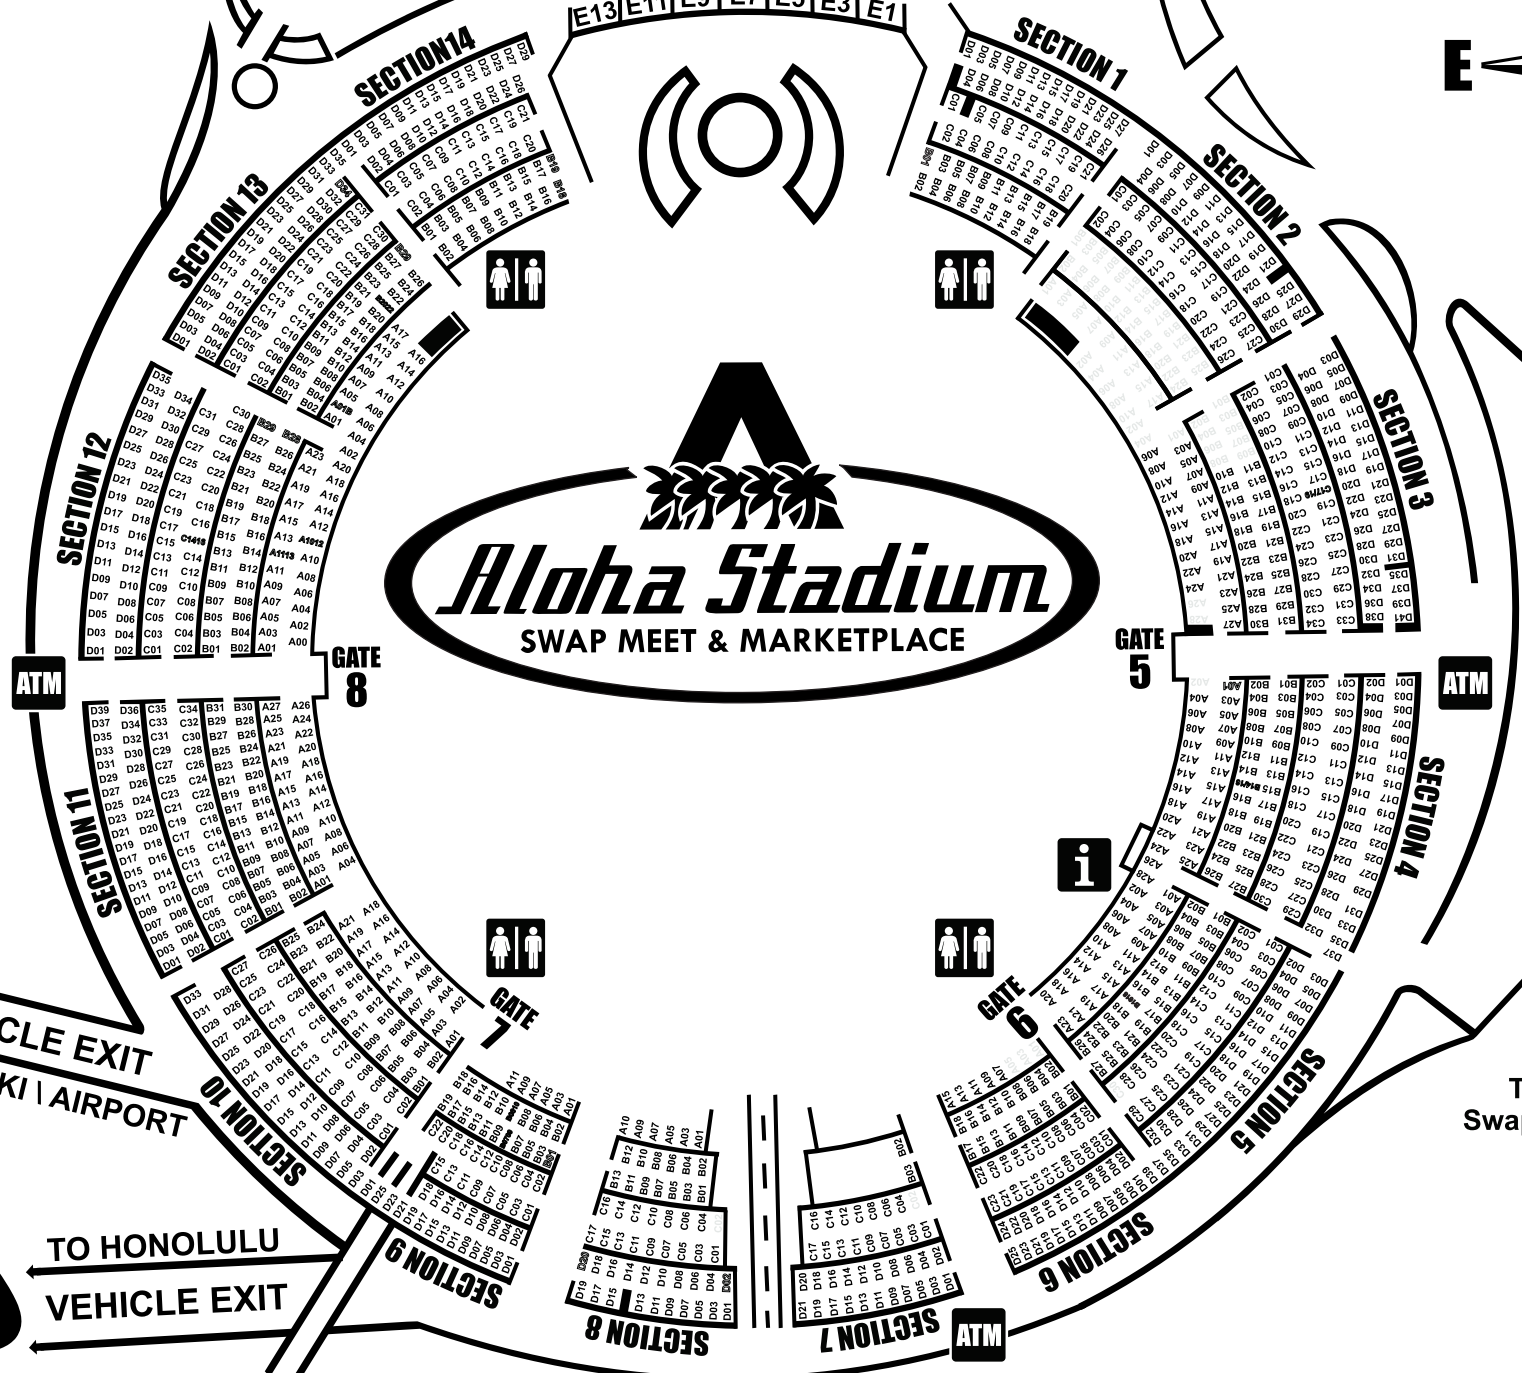

F13 | F11 | F9 | F7 | F5 | F3 | F1
E13 | E11 | E9 | E7 | E5 | E3 | E1

TRANSPORTATION DEPOT

TO ARIZONA
MEMORIAL &
BUS STOP
TO WAIKIKI

The Aloha Stadium
Swap Meet & Marketplace
is Operated by:

VEHICLE EXIT
TO WAIKIKI | AIRPORT

78
TO HONOLULU
VEHICLE EXIT