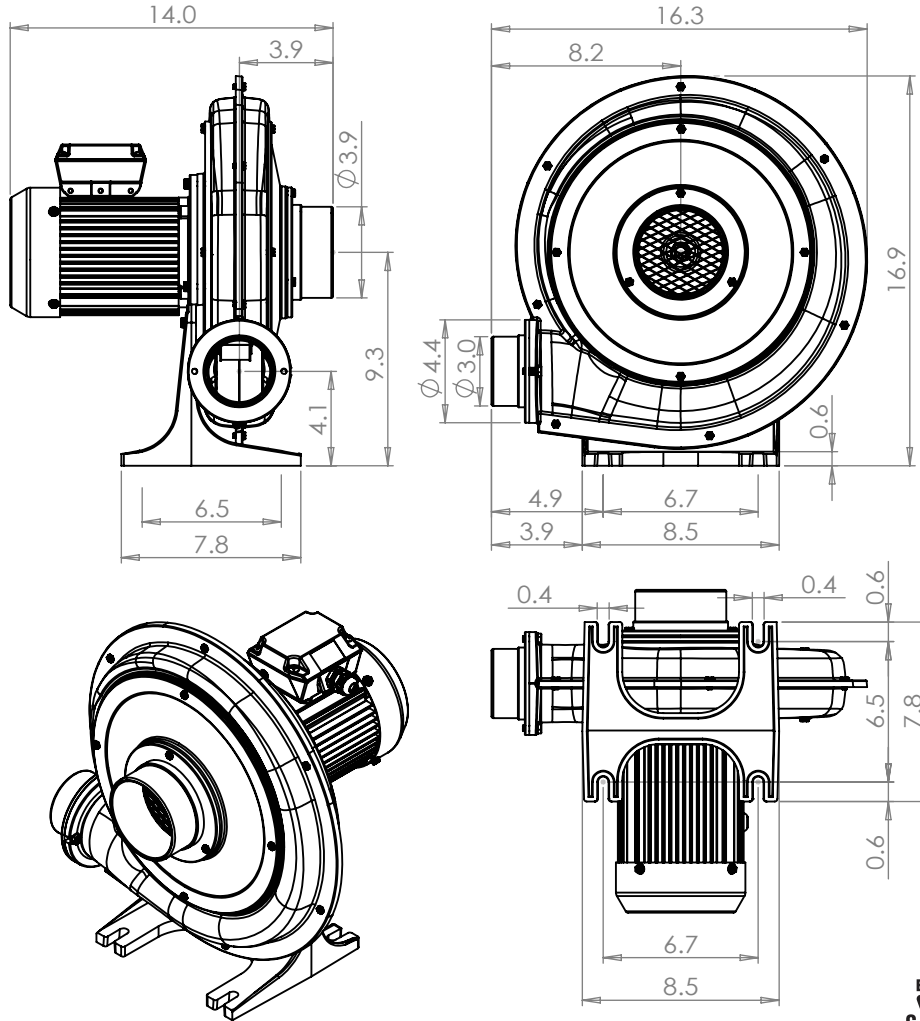

**Direct Drive Turbo Blower**

Unit: Inch

**Specifications**

Model	FDC-005P-5T
Phase	1
Voltage	120/ 240
Frequency (Hz)	60
Rated Output (HP)	0.5
Rated Current (Amps)	5.0 / 2.5
Max. Pressure (in. H <sub>2</sub> O)	5.6
Max. Airflow (CFM)	220
Noise Level dB (A)	77.6
Weight (lbs.)	32.9

**Pressure**