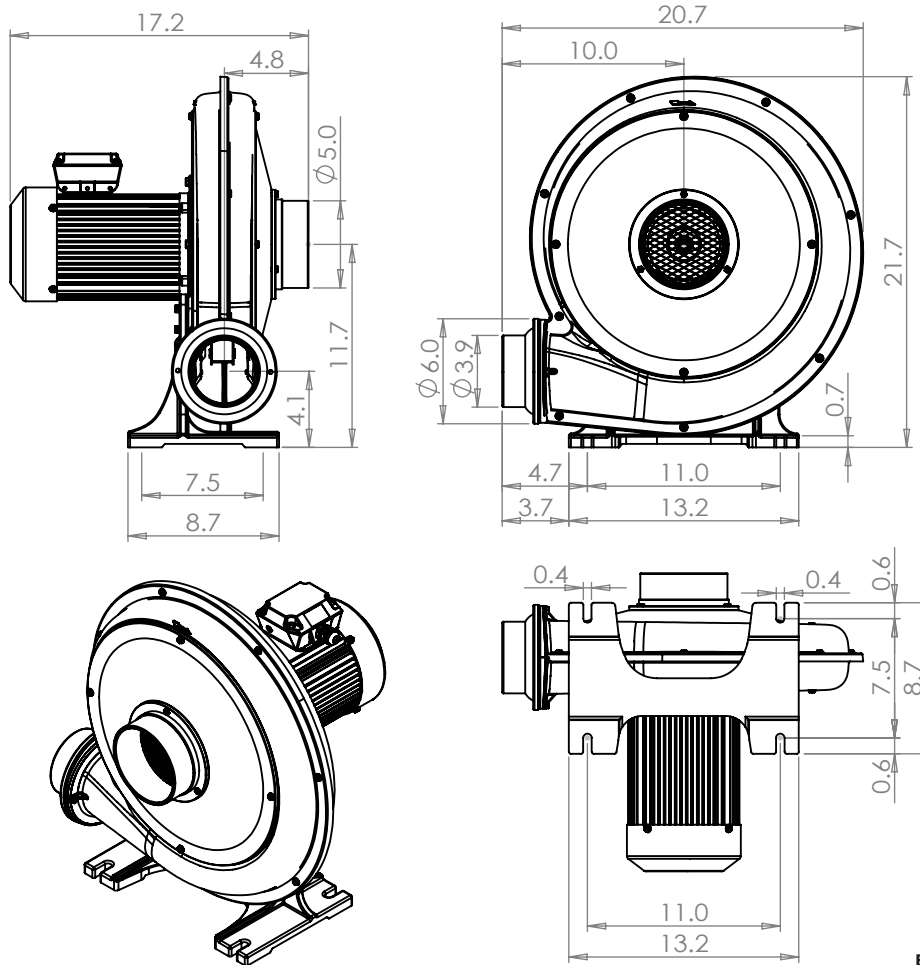

**Direct Drive Turbo Blower**

Unit: Inch

**Specifications**

Model	FDC-020A-7W
Phase	3
Voltage	208-240 / 415-480
Frequency (Hz)	60
Rated Output (HP)	2.0
Rated Current (Amps)	7.0 / 3.5
Max. Pressure (in. H <sub>2</sub> O)	13.0
Max. Airflow (CFM)	594.3
Noise Level dB (A)	93.2
Weight (lbs.)	73.4

**Pressure**