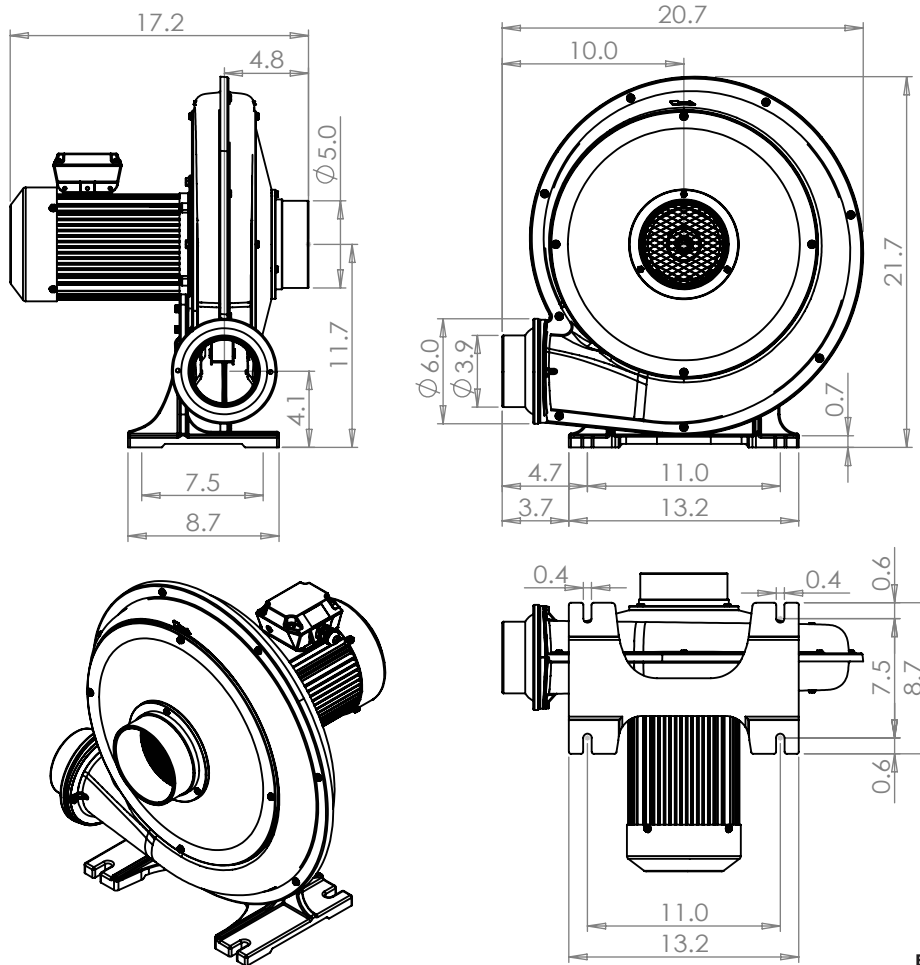

Direct Drive Turbo Blower

Unit: Inch

Specifications

Model	FDC-020P-2T
Phase	1
Voltage	230
Frequency (Hz)	60
Rated Output (HP)	2.0
Rated Current (Amps)	9.0
Max. Pressure (in. H ₂ O)	12.6
Max. Airflow (CFM)	594.3
Noise Level dB (A)	86.7
Weight (lbs.)	70.6

Pressure