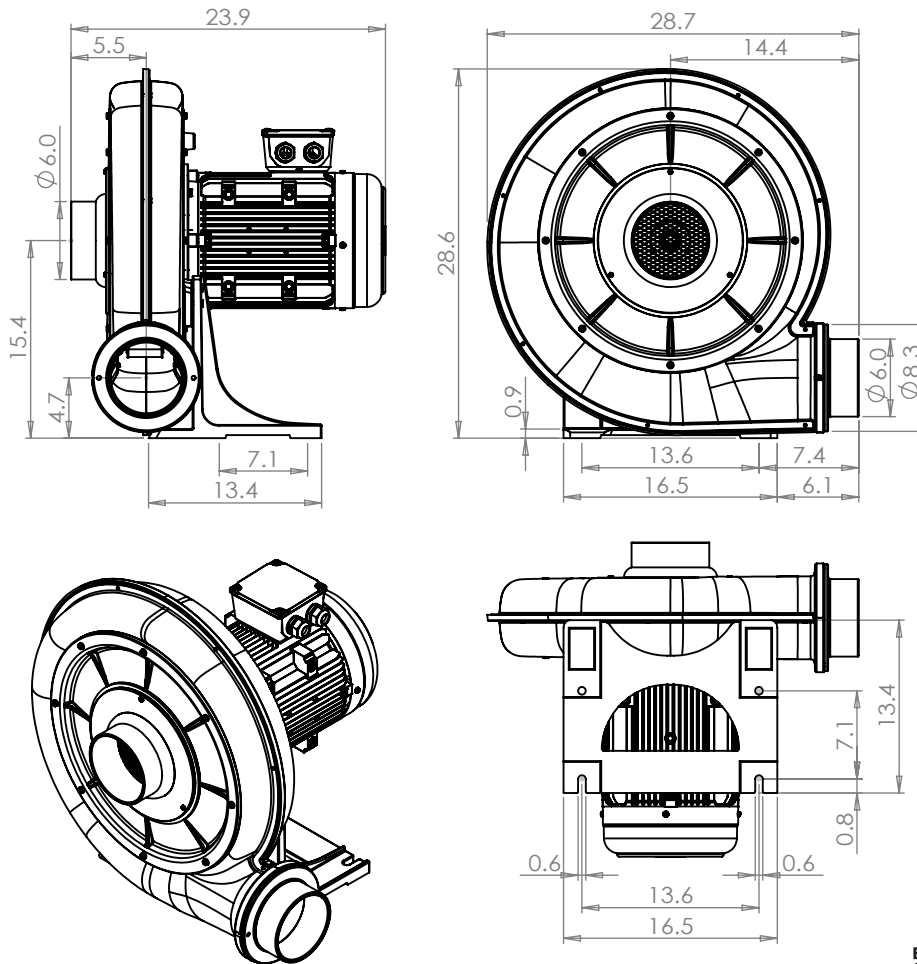

Direct Drive Turbo Blower

Unit: Inch

Specifications

Model	FDC-075A-7W
Phase	3
Voltage	208-240 / 415-480
Frequency (Hz)	60
Rated Output (HP)	7.5
Rated Current (Amps)	24 / 12
Max. Pressure (in. H ₂ O)	22.5
Max. Airflow (CFM)	1870.0
Noise Level dB (A)	103.3
Weight (lbs.)	180

Pressure