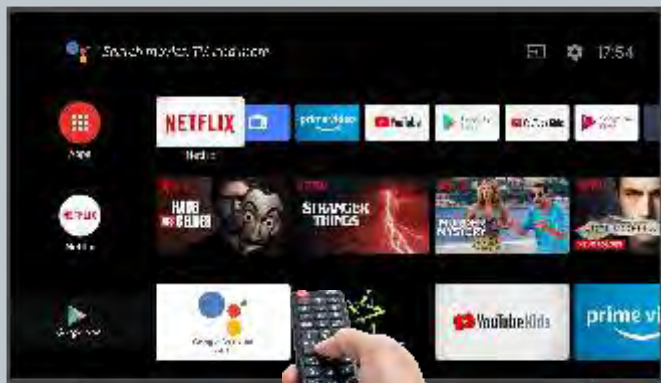

4K ULTRA HD

Produces dazzling detail images with accurate reproduction of light and dark shades. And allow you to experience HDR content via all sources.

SUPER BRIGHTNESS

Super Brightness Technology can effectively improve the vividness and the realistic of color as well as the richer layer on the image.