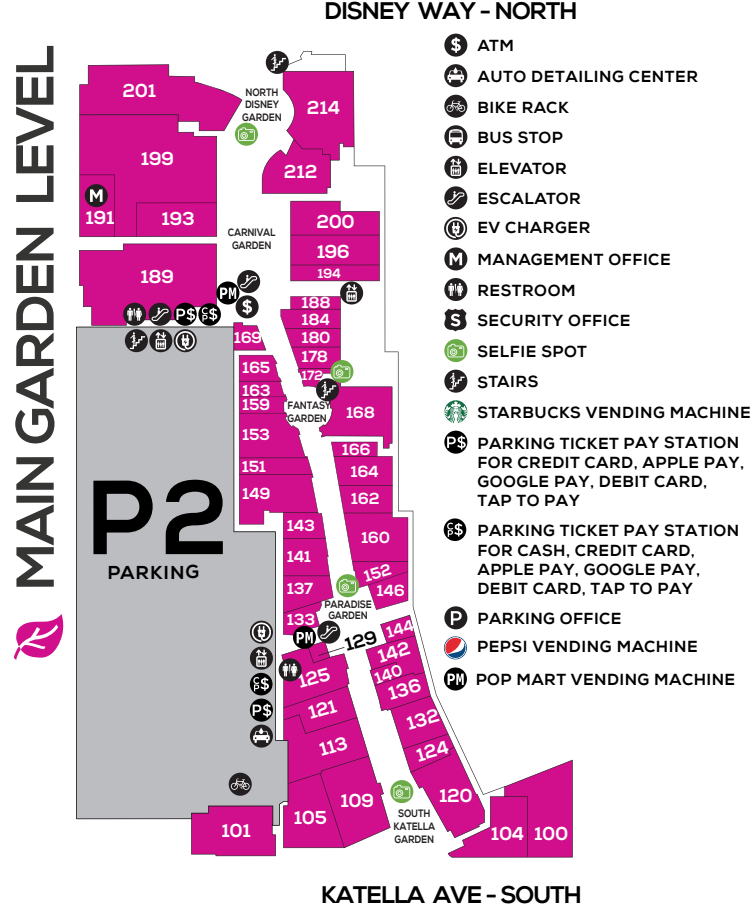

Look for your favorite Artists in GardenWalk.

Scan the QR Code for your options at GardenWalk

STC Anaheim GardenWalk
400 West Disney Way
Anaheim, CA 92802

AnaheimGardenWalk.com

@thegardenwalk
#stcgardenwalk #eatertainment

HEALTH • LOVE • WISDOM

DIRECTORY

LOWER SEA LEVEL

MAIN GARDEN LEVEL

UPPER SKY LEVEL

EATS

| | |
|--|-----|
| AllMyTea Cafe | 129 |
| Bubba Gump Shrimp Co. | 101 |
| Beer Garden / Artist-Row | 302 |
| Boiling Point (Coming Soon) | 468 |
| Cafe Bulba | 169 |
| California Pizza Kitchen | 104 |
| Casa de Pancho Mexican Grill & Cantina | 212 |
| ChaPlus Modern Tea Room | 172 |
| The Cheesecake Factory | 100 |
| FiRE + iCE Interactive Grill & Bar | 315 |
| House of Blues Restaurant & Bar | 337 |
| Huckleberry's Breakfast & Lunch | 440 |
| Johnny Rockets | 320 |
| Jin Tea (Coming Soon) | 466 |
| Kip Barry's Magic Cafe | 139 |
| La Michoacana 1st Ice Cream | 184 |
| McCormick & Schmick's Grille | 109 |
| Meet Fresh (Coming Soon) | 462 |
| Paris Baguette (Coming Soon) | 132 |
| P.F. Chang's | 120 |
| OneZo Boba (Coming Soon) | 451 |
| RAKKEN Ramen (Coming Soon) | 445 |

EATS (cont.)

| | |
|------------------|-----|
| Roy's Restaurant | 105 |
| Starbucks | 439 |

ENTERTAINMENT + LIFE STYLE

| | |
|---|-----------|
| 528 Tufting | 166 |
| AMC GardenWalk 6 | 319 |
| Billy Beez | 189 |
| Bowlero | 85 |
| Flightdeck Flight Simulation Center | 196 |
| Haunted Museum/Horror of Orient (Coming Soon) | 168 |
| Heat Ultra Lounge | 214 |
| House of Blues Anaheim Foundation Room | 337 |
| Kip Barry's Cabaret | 141 |
| Meeples Family | 160 |
| Mission Escape Games | 313 |
| NeoFuns | 143 + 153 |
| Rumba Room Live | 201 |
| Odyssey VR (Coming Soon) | 193 |
| STC Center (Coming Soon) | 401 |