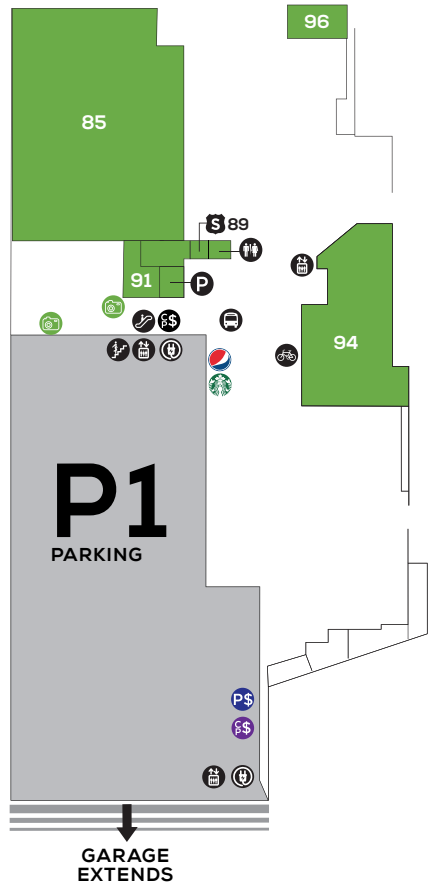

Look for your favorite Artists in GardenWalk.

Scan the QR Code for your options at GardenWalk

STC Anaheim GardenWalk
400 West Disney Way
Anaheim, CA 92802

AnaheimGardenWalk.com

@thegardenwalk
#stcgardenwalk #eatertainment

HEALTH • LOVE • WISDOM

DIRECTORY

LOWER SEA LEVEL

MAIN GARDEN LEVEL

UPPER SKY LEVEL

EATS

| | |
|--|-----|
| AllMyTea Cafe | 129 |
| Bubba Gump Shrimp Co. | 101 |
| Beer Garden / Artist-Row | 302 |
| Boiling Point (Coming Soon) | 468 |
| Cafe Bulba | 169 |
| California Pizza Kitchen | 104 |
| Casa de Pancho Mexican Grill & Cantina | 212 |
| ChaPlus Modern Tea Room | 172 |
| The Cheesecake Factory | 100 |
| FiRE + iCE Interactive Grill & Bar | 315 |
| House of Blues Restaurant & Bar | 337 |
| Huckleberry's Breakfast & Lunch | 440 |
| Johnny Rockets | 320 |
| Jin Tea (Coming Soon) | 466 |
| Kip Barry's Magic Cafe | 139 |
| La Michoacana 1st Ice Cream | 184 |
| McCormick & Schmick's Grille | 109 |
| Meet Fresh (Coming Soon) | 462 |
| Paris Baguette (Coming Soon) | 132 |
| P.F. Chang's | 120 |
| OneZo Boba (Coming Soon) | 451 |
| RAKKEN Ramen (Coming Soon) | 445 |

EATS (cont.)

| | |
|------------------|-----|
| Roy's Restaurant | 105 |
| Starbucks | 439 |

ENTERTAINMENT + LIFE STYLE

| | |
|---|-----------|
| 528 Tufting | 166 |
| AMC GardenWalk 6 | 319 |
| Billy Beez | 189 |
| Bowlero | 85 |
| Flightdeck Flight Simulation Center | 196 |
| Haunted Museum/Horror of Orient (Coming Soon) | 168 |
| Heat Ultra Lounge | 214 |
| House of Blues Anaheim Foundation Room | 337 |
| Kip Barry's Cabaret | 141 |
| Meeples Family | 160 |
| Mission Escape Games | 313 |
| NeoFuns | 143 + 153 |
| Rumba Room Live | 201 |
| Odyssey VR (Coming Soon) | 193 |
| STC Center (Coming Soon) | 401 |