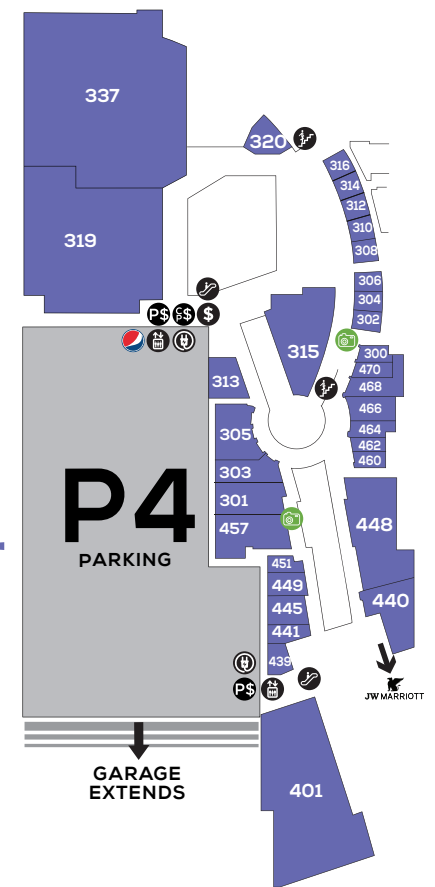

Look for your favorite Artists in GardenWalk.

Scan the QR Code for your options at GardenWalk

STC Anaheim GardenWalk
400 West Disney Way
Anaheim, CA 92802

AnaheimGardenWalk.com

@thegardenwalk
#stcgardenwalk #eatertainment

HEALTH • LOVE • WISDOM

DIRECTORY

LOWER SEA LEVEL

MAIN GARDEN LEVEL

UPPER SKY LEVEL

EATS

| | |
|--|-----|
| AllMyTea Cafe | 129 |
| Bubba Gump Shrimp Co. | 101 |
| Beer Garden / Artist-Row | 302 |
| Boiling Point (Coming Soon) | 468 |
| Cafe Bulba | 169 |
| California Pizza Kitchen | 104 |
| Casa de Pancho Mexican Grill & Cantina | 212 |
| ChaPlus Modern Tea Room | 172 |
| The Cheesecake Factory | 100 |
| FiRE + iCE Interactive Grill & Bar | 315 |
| House of Blues Restaurant & Bar | 337 |
| Huckleberry's Breakfast & Lunch | 440 |
| Johnny Rockets | 320 |
| Jin Tea (Coming Soon) | 466 |
| Kip Barry's Magic Cafe | 139 |
| La Michoacana 1st Ice Cream | 184 |
| McCormick & Schmick's Grille | 109 |
| Meet Fresh (Coming Soon) | 462 |
| Paris Baguette (Coming Soon) | 132 |
| P.F. Chang's | 120 |
| OneZo Boba (Coming Soon) | 451 |
| RAKKEN Ramen (Coming Soon) | 445 |

EATS (cont.)

| | |
|------------------|-----|
| Roy's Restaurant | 105 |
| Starbucks | 439 |

ENTERTAINMENT + LIFE STYLE

| | |
|---|-----------|
| 528 Tufting | 166 |
| AMC GardenWalk 6 | 319 |
| Billy Beez | 189 |
| Bowlero | 85 |
| Flightdeck Flight Simulation Center | 196 |
| Haunted Museum/Horror of Orient (Coming Soon) | 168 |
| Heat Ultra Lounge | 214 |
| House of Blues Anaheim Foundation Room | 337 |
| Kip Barry's Cabaret | 141 |
| Meeples Family | 160 |
| Mission Escape Games | 313 |
| NeoFuns | 143 + 153 |
| Rumba Room Live | 201 |
| Odyssey VR (Coming Soon) | 193 |
| STC Center (Coming Soon) | 401 |