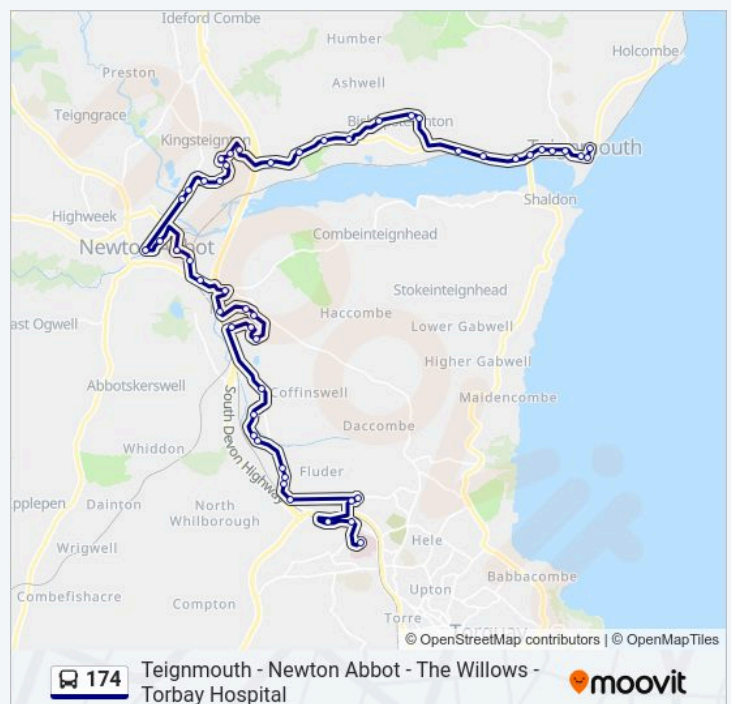

**Direction: Shiphay**

50 stops

[VIEW LINE SCHEDULE](#)

Railway Station, Teignmouth  
 W H Smith, Teignmouth  
 Orchard Gardens, Teignmouth  
 Bitton Park Flats, Teignmouth  
 Bitton Park, Teignmouth  
 Tesco Express, Teignmouth  
 Shaldon Bridge, Teignmouth  
 Broadmeadow, Teignmouth  
 South Holm, Teignmouth  
 Salcombe, Teignmouth  
 Ring Of Bells, Bishopsteignton  
 Garage, Bishopsteignton  
 Mitre Close, Bishopsteignton  
 Forder Lane, Bishopsteignton  
 Bungalows, Bishopsteignton  
 Wear Farm, Kingsteignton  
 Ware Barton, Kingsteignton  
 Ware Cross, Kingsteignton  
 Blindwell Avenue, Kingsteignton  
 Tarr's Avenue, Kingsteignton  
 Kings Court, Kingsteignton  
 Woodmere Way, Kingsteignton

**174 bus Time Schedule**

Shiphay Route Timetable:

Monday	08:20 - 16:20
Tuesday	08:20 - 16:20
Wednesday	08:20 - 16:20
Thursday	08:20 - 16:20
Friday	08:20 - 16:20
Saturday	08:20 - 16:20
Sunday	Not Operational

**174 bus Info**

**Direction:** Shiphay

**Stops:** 50

**Trip Duration:** 85 min

**Line Summary:**

Homebase, Kingsteignton  
Pottery Road, Kingsteignton  
Racecourse, Newton Abbot  
Sherborne Road, Newton Abbot  
Cricketfield Surgery, Newton Abbot  
The Avenue, Newton Abbot  
Rail Station, Newton Abbot  
Brunel Road, Milber  
St Marychurch Road, Milber  
Addison Road, Milber  
Ash Way, Aller Park  
Birch Road, Aller Park  
Lower Fern Road, Aller Park  
Fern Road, Aller Park  
Aller Brake Road Bottom, Aller Park  
Caravan Park, Kingskerswell  
Coles Lane, Kingskerswell  
Health Centre, Kingskerswell  
Post Office, Kingskerswell  
Southey Lane, Kingskerswell  
Fairfield Road, Kingskerswell  
Charles Road, Kingskerswell  
Coventry Farm, Kingskerswell  
Marks & Spencer, the Willows  
Nicholson Road, the Willows  
Scotts Bridge, Edginswell  
Torbay Hospital Annexe, Edginswell  
Torbay Hospital Main Entrance, Shiphay