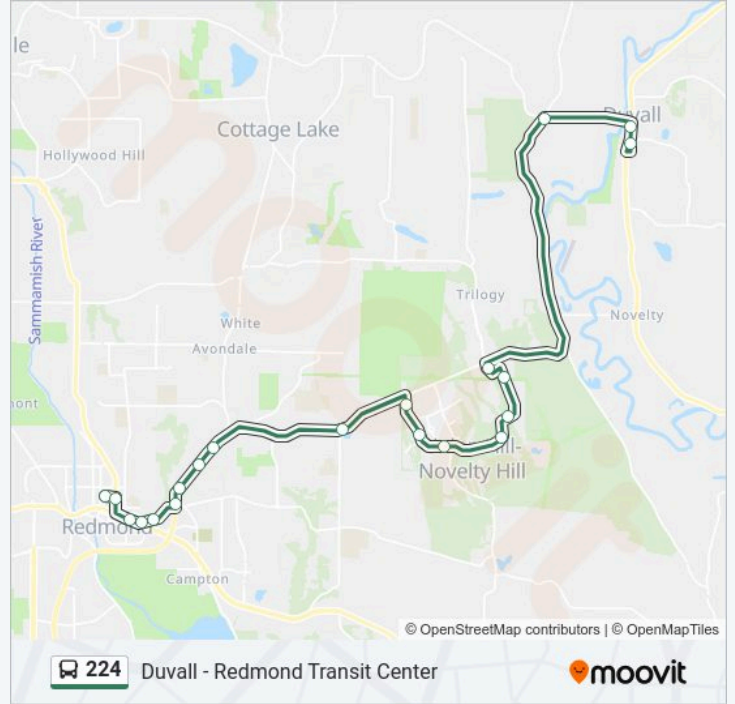

**224 Line****Duvall - Redmond Transit Center**[Get The App](#)

The 224 bus line (Duvall - Redmond Transit Center) has 2 routes. For regular weekdays, their operation hours are:  
 (1) Redmond: 6:35 AM - 4:54 AM (2) Duvall: 5:48 AM - 7:05 PM

Use the Moovit App to find the closest 224 bus station near you and find out when is the next 224 bus arriving.

**Direction: Redmond**

20 stops

[VIEW LINE SCHEDULE](#)

Brown Ave NE &amp; NE Richardson St

Sr 203 &amp; Stewart St

**224 bus Info****Direction:** Redmond**Stops:** 20**Trip Duration:** 36 min**Line Summary:**

**Direction: Duvall**

20 stops

[VIEW LINE SCHEDULE](#)

- Redmond Transit Center - Bay 5
- 164th Ave NE & NE 83rd St
- Redmond Way & 166th Ave NE
- Avondale Way NE & NE Redmond Way
- Avondale Way NE & 170th PI NE
- Avondale Rd NE & NE Union Hill Rd
- Avondale Rd NE & NE 85th PI
- Avondale Rd NE & 180th Ave NE
- Avondale Rd NE & NE 95th St
- NE Novelty Hill Rd & 208th Ct NE
- Cedar Park NE & NE Marketplace Dr
- Cedar Park NE & NE 100th Way
- NE Cedar Park Cres & 228th Way NE
- NE Cedar Park Cres & NE 100th St
- NE Cedar Park Cres & Eastridge Dr NE
- Eastridge Dr NE & NE 112th PI
- Trilogy Pkwy NE & NE 113th Way
- NE Woodinville Duvall Rd & West Snoqualmie Val Rd NE

**224 bus Info**

**Direction:** Duvall

**Stops:** 20

**Trip Duration:** 35 min

**Line Summary:**

Sr 203 & Stewart St

Brown Ave NE & NE Richardson St

224 bus time schedules and route maps are available in an offline PDF at [moovitapp.com](https://moovitapp.com). Use the Moovit App to see live bus times, train schedule or subway schedule, and step-by-step directions for all public transit in Seattle - Tacoma, WA.