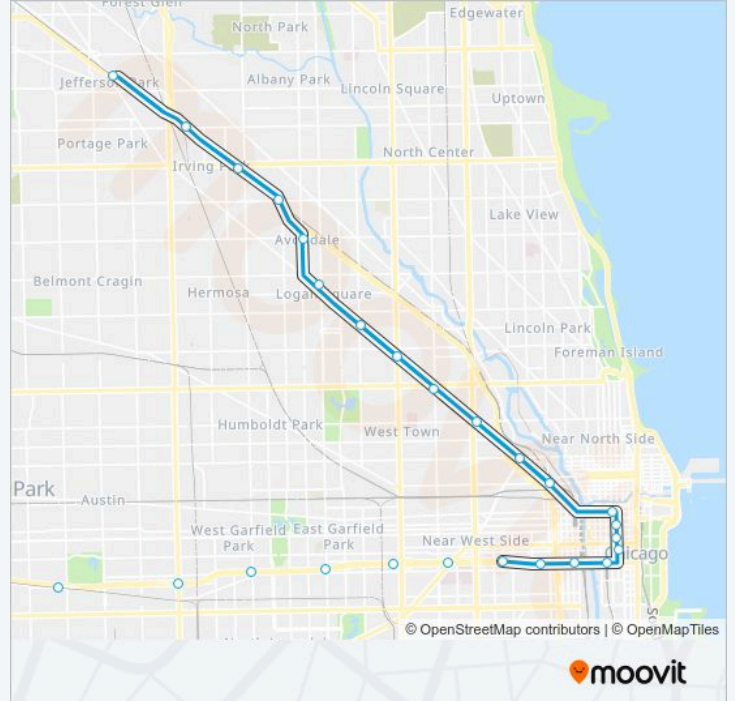

Stops: 23

Trip Duration: 83 min

Line Summary:

Lasalle

Clinton-Blue

Uic-Halsted

Direction: Towards O'Hare

33 stops

BLUE LINE Chicago 'L' Info

Direction: Towards O'Hare

Stops: 33

Trip Duration: 83 min

Line Summary:

Chicago (Blue)

Division

Damen-O'Hare