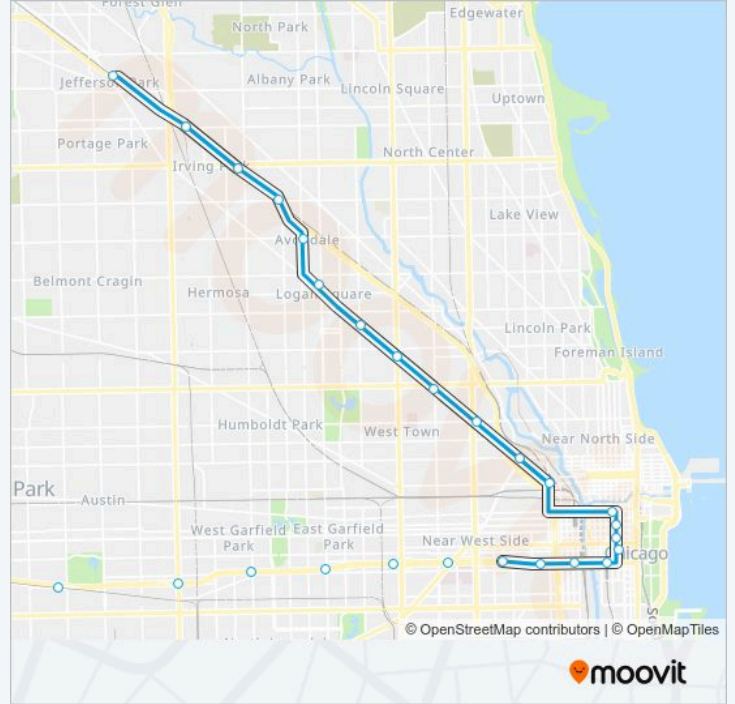

BLUE LINE Chicago 'L' Info

Direction: Towards O'Hare

Stops: 33

Trip Duration: 83 min

Line Summary:

Chicago (Blue)

Division

Damen-O'Hare

Western (Blue - O'Hare Branch)

California-O'Hare

Logan Square

Belmont-Blue

Addison-Blue

Irving Park (Blue)

Montrose-Blue

Jefferson Park

Harlem (Blue - O'Hare Branch)

Cumberland

Rosemont

O'Hare

BLUE LINE Chicago 'L' time schedules and route maps are available in an offline PDF at moovitapp.com. Use the Moovit App to see live bus times, train schedule or subway schedule, and step-by-step directions for all public transit in Chicago.