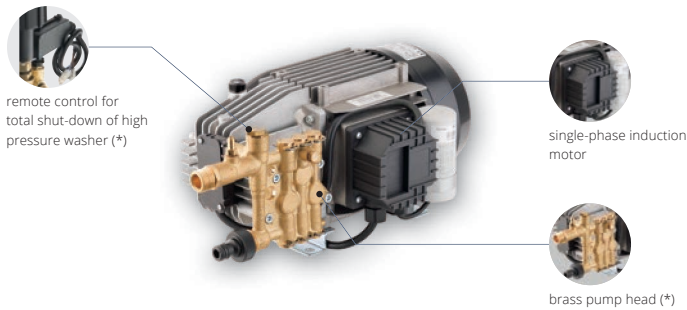

BLUE CLEAN PRO Series Pumps

- 3 stainless steel pistons triplex crankshaft plunger pump
- Tempered stainless steel pistons
- Aluminium or brass pump head
- Automatic safety valve that decreases the residual pressure, facilitates the operation of the gun lever and reduces hand fatigue
- Single-phase induction motor with thermal protector
- Remote control for total shut-down of high pressure washer
- High pressure sealing system with double seal

		BLUE CLEAN								BLUE MAXX				BLUE CLEAN PRO											
		111HS	142HS	383HS	383HSS	390HSS	2N1HSS	XP2 2000	XP2 2300P	MAXX 2300	MAXX 3000	XP3 2300	XP3 2700P	610	620	630	630TSS	630-HOT	630TSS-HOT	613	613K	670	675	675K	767
Type	Universal	●	●	●	●	●	●	●	●	●	●	●	●	●	●	●	●	●	●	●	●	●	●	●	●
	Induction		●																						
Motor Power (W)	1300		●																						
	1400	●																							
	1600			●					●														●		
	1800				●	●	●		●		●	●	●	●	●	●	●	●	●				●	●	●
	1900																				●	●			
Pump Head	Aluminum	●	●	●	●	●	●	●	●	●	●	●	●	●	●	●	●	●	●	●	●	●	●	●	●
	Brass															●	●	●	●	●	●	●	●	●	●

(*) Some features may vary. Please check the product page for specific information.