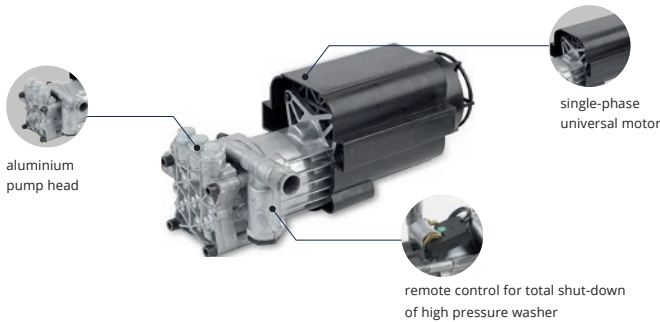

BLUE CLEAN Series Pumps

- 3 Axial stainless steel pistons wobble-plate pump with aluminium head
- Tempered stainless steel pistons
- Automatic safety valve that decreases the residual pressure, facilitates the operation of the gun lever and reduces hand fatigue
- Single-phase universal motor with thermal protector
- Remote control for total shut-down of high pressure washer
- Aluminum pump head
- Motor air filtration