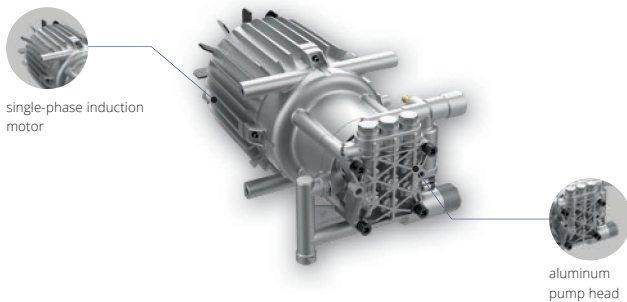

BLUE MAXX Series Pumps

- 3 Axial stainless steel pistons wobble-plate pump
- Tempered stainless steel pistons
- Automatic safety valve that decreases the residual pressure, facilitates the operation of the gun lever and reduces hand fatigue
- Single-phase induction motor with thermal protector
- Remote control for total shut-down of high pressure washer
- Aluminum pump head