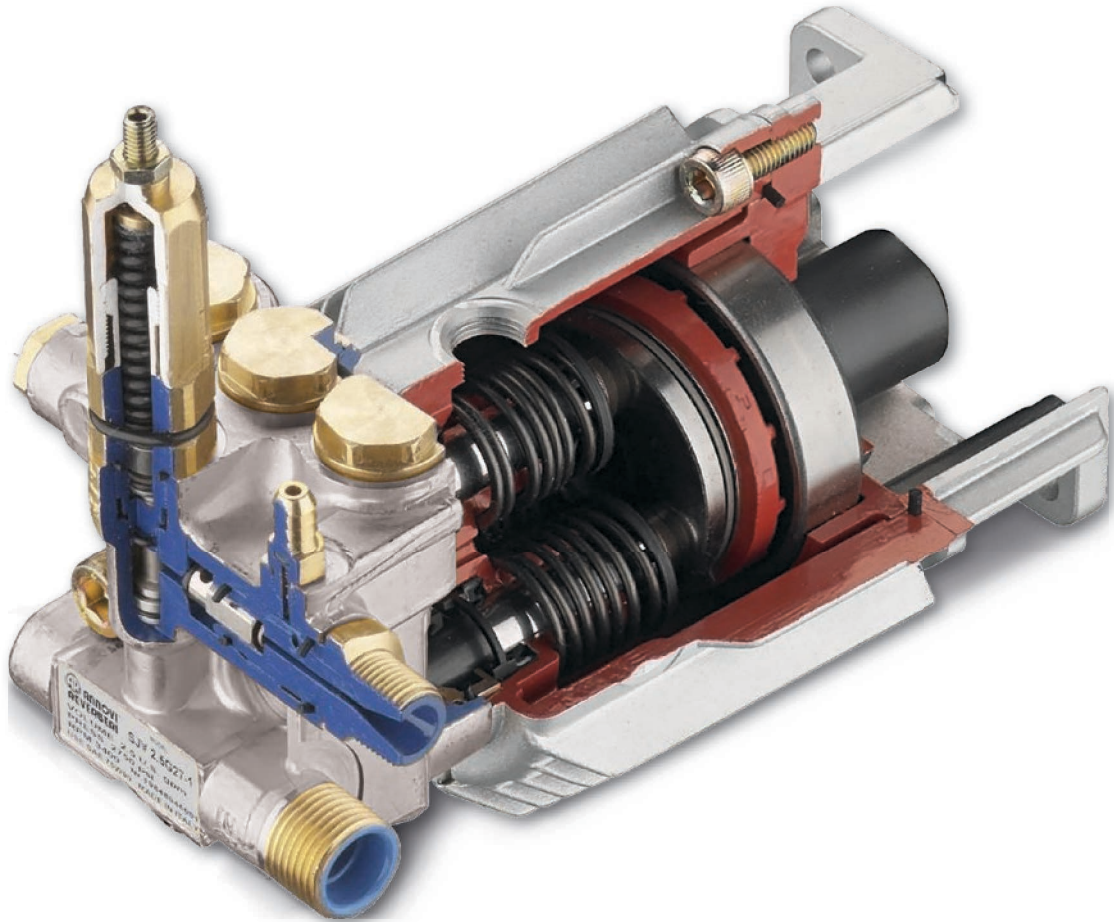

Pumps.

The beating hearts of Pressure Washers.

Universal Motor Pumps: the right choice for a cleaner house.

Universal motors do not take too much space and are smaller compared to induction motors; consequently, pressure washers equipped with a universal motor are *light and portable*.

Universal motors are *fast* and can be started and stopped frequently; they are really efficient for occasional tasks around the house.

They are *less expensive* and most commonly used in small power tools.

Why should we choose an Induction Motor Pump?

Induction motors are more *power efficient* in every way as they need less current to generate power. Moreover, they do not produce a lot of heat. This is why they are ideal for day to day use. In addition, the more power-efficient the motor is, *the lesser the running costs*.

The induction motor has just one moving part: the rotor.

The fact that it is a *brushless motor* means that it *produces less audible sound*.

Induction motors run on fewer RPM and,

generally, have a *longer lifespan* than universal motors. Therefore they are the best choice for day to day that are used for *medium to heavy cleaning quite frequently*. In fact, induction motors are very common for power tools and can easily last for years.

Annovi Reverberi provides quality universal and induction motor-pumps and parts, ensuring a longer life span for light-duty and medium-duty pressure washers.