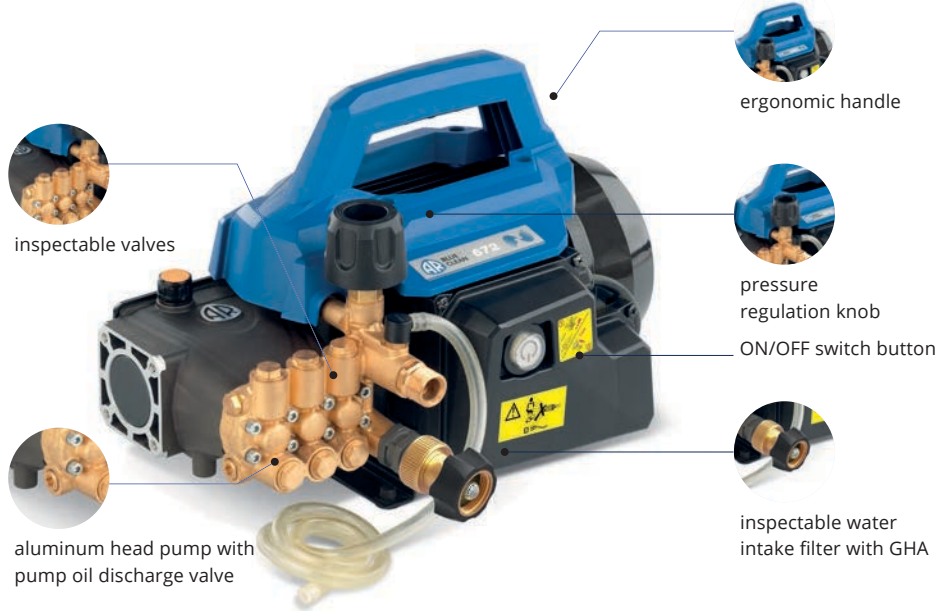

670

BLUE CLEAN PRO HIGH PRESSURE WASHER

General Features

- Compact and portable design
- Professional trigger gun and metal lance with adjustable nozzle
- 35' power cord with GFCI
- 25' PVC HP hose with velcro strap
- Garden hose adapter included
- Built-in detergent suction
- Triplex pump with ceramic pistons and connecting rod system
- Automatic bypass valve with pump head pressure discharge
- Single-phase induction motor with thermal protection
- Pressure adjustment
- Total Stop System