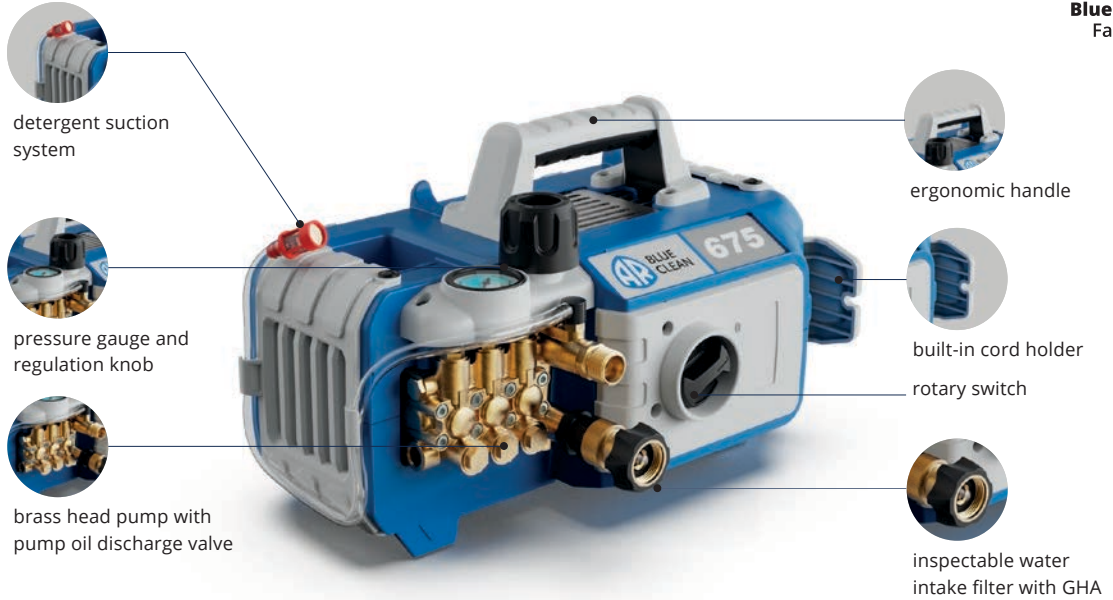

General Features

- Professional trigger gun and metal lance with adjustable nozzle
- Built-in accessories holder
- 20' power cord with GFCI
- 25' steel armed HP hose with velcro strap
- Garden hose adapter included
- Built-in detergent suction
- Triplex pump with ceramic pistons and connecting rod system
- Automatic bypass valve with pump head pressure discharge
- Single-phase induction motor with thermal protection
- Pressure adjustment
- Glycerin filled precision pressure gauge
- Total Stop System

MOD	UPC	MAX	MAX		GROSS
		psi max	gpm max	Amp	lb
AR 675	1 92216 27701 4	2000	1.7	15	49
		rated 1450	rated 1.5	Hz 60	V 120

Standard accessories