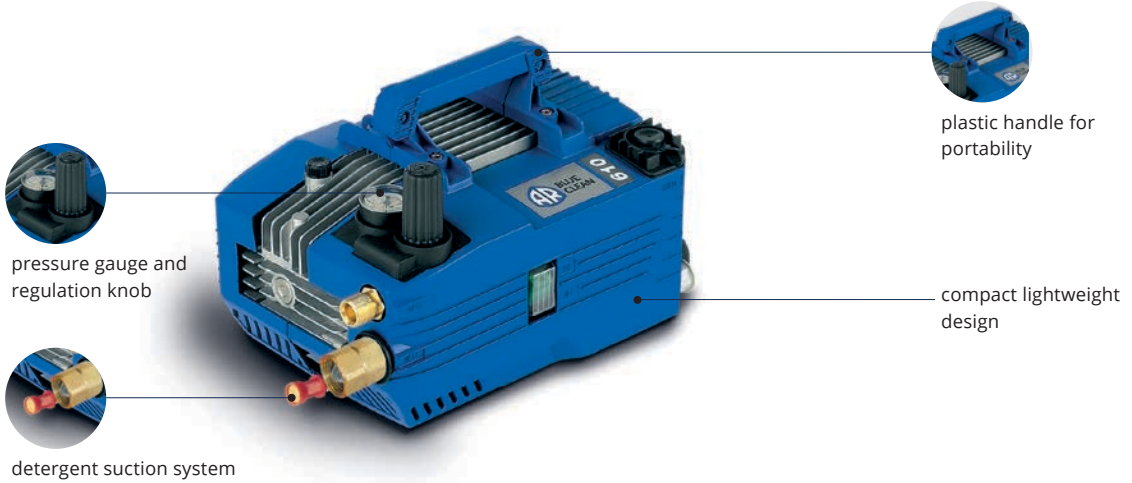

610

BLUE CLEAN PRO HIGH PRESSURE WASHER

General Features

- Professional trigger gun and metal lance with adjustable nozzle
- 35' power cord with GFCI
- 25' braided HP hose
- Detergent suction system
- Triplex pump with ceramic pistons and connecting rod system
- Automatic bypass valve with pump head pressure discharge
- Single-phase induction motor with thermal protection
- Glycerin filled precision pressure gauge
- Pressure adjustment
- Total Stop System