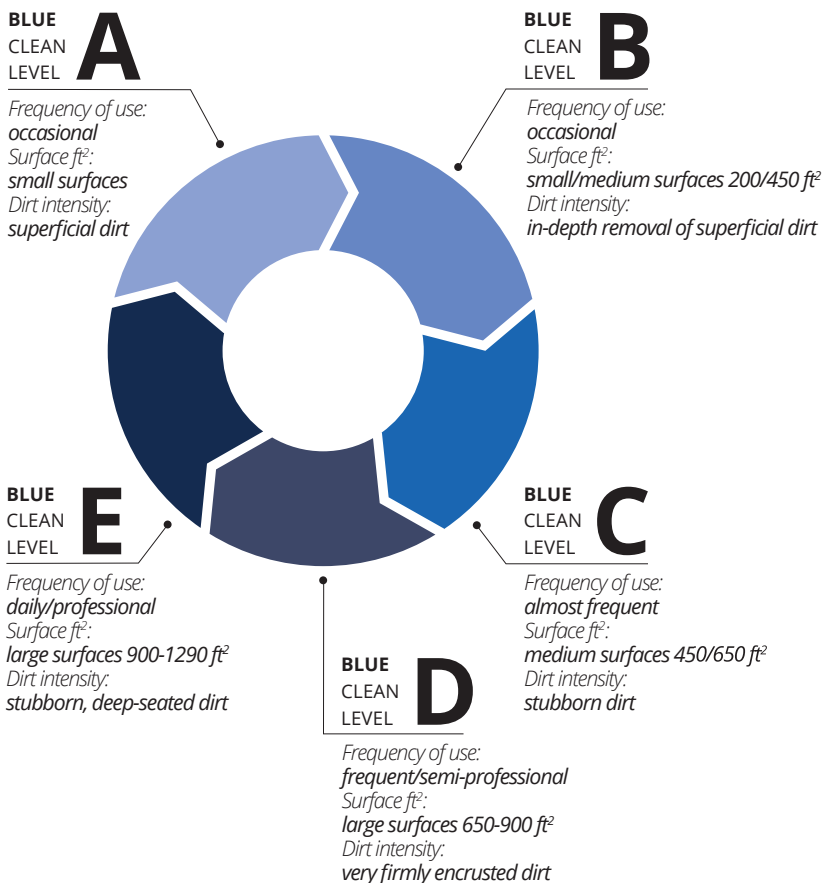

ACCESSORIES P 42

LOGISTIC DATA P 48

PRODUCT WARRANTY INFORMATION P 50

ICONS AND SYMBOLS P 51

Suitable to your needs.

At home and at work.

BLUE CLEAN LEVEL

BLUE CLEAN LEVEL guides you through the best products for all cleaning needs by placing a cleaning level icon next to every high pressure washer, together with its applications. Every product has its own technical, stylistic and functional characteristics, to satisfy specific customer requirements, such as ease of use, compact size, labor-saving, weight, noise output and agility. With Blue Clean Level we direct every customer towards the ideal combination: this is why ARBC products make a real difference.