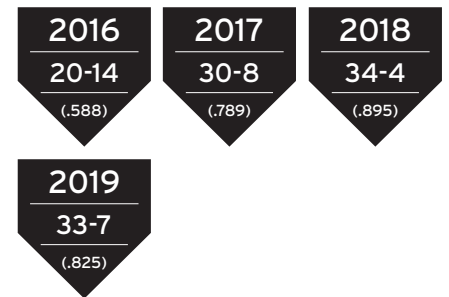

2019 NCAA ATTENDANCE LEADERS
Average Home Attendance

Team	Average
1. LSU	10,634
2. Ole Miss	8,988
3. Mississippi State	8,900
4. Arkansas	8,719
5. South Carolina	5,998
6. Texas	5,493
7. Texas A&M	4,926
8. Louisiana-Lafayette	4,663
9. Nebraska	4,426
10. TCU	4,379

FACILITIES