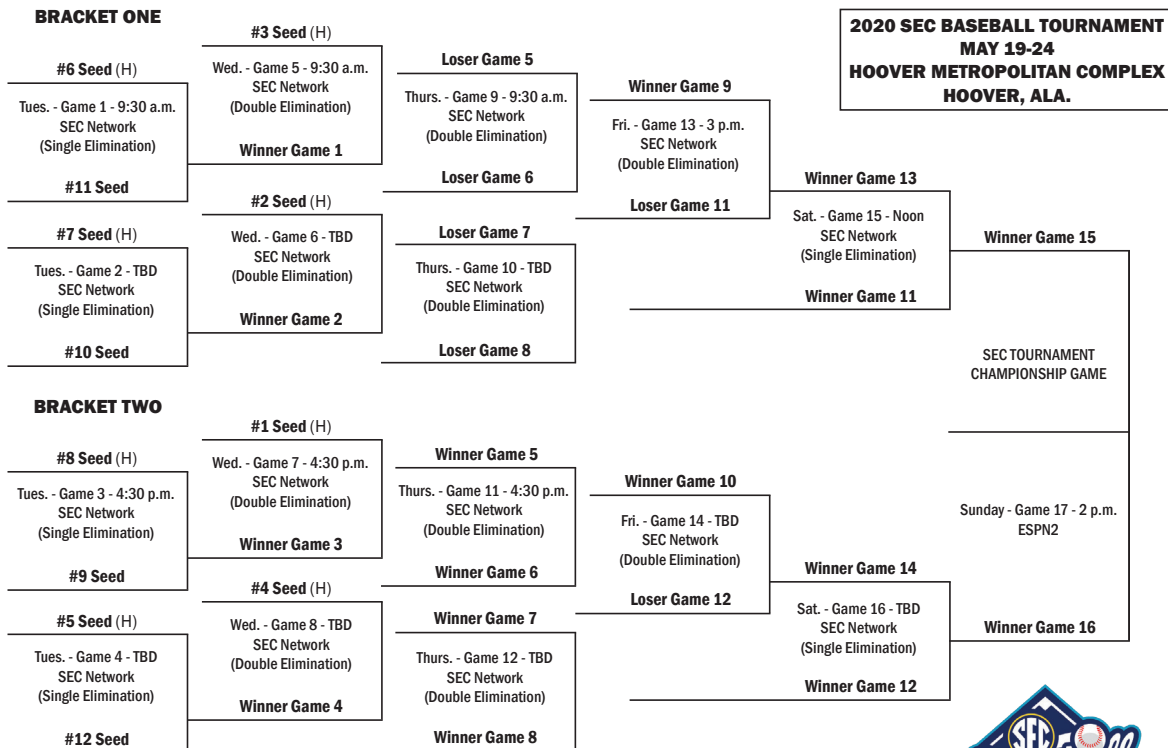

All times Central
The second game of each session will begin approximately 30 minutes after the conclusion of the first game.
TV Network designations subject to change.
(H) indicates home team