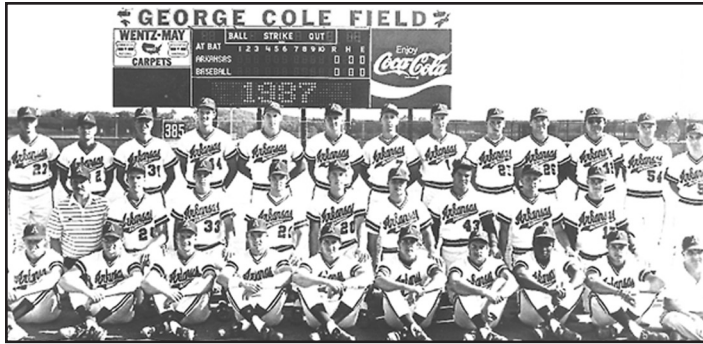

A || 1987 COLLEGE WORLD SERIES

RAZORBACKS MAKE 3RD CWS APPEARANCE, FINISH 5TH

Overall Record: 51-16 | SWC Record: 17-4

SWC Finish: 2nd

SWC Tournament Finish: 2nd

College World Series Finish: 5th

All-America Selections: Andy Skeels, C

CWS All-Tournament Team: None

All-SWC Selections: Bobby Edwards, P; Tim Peters, P; Andy Skeels, C

All-SWC Tournament Selections: Andy Skeels, C

1987 Roster

Head Coach: Norm DeBryin

Assistant Coaches: Doug Clark, Dave Jorn, Dave Van Horn (GA), Jerry Puffall (GA)

Name	Pos.	Yr.	Hometown (Last School)
Jim Anderson	C/OF	Fr.	St. Louis, Mo. (Lindbergh)
Bob Bailey	INF	Fr.	Newport, Ark. (Newport)
Randy Bobb	1B	Jr.	Broken Arrow, Okla. (Broken Arrow)
Jim Calhoun	INF	Fr.	Jacksonville, Ark. (Jacksonville)
Dan Campbell	OF	Jr.	Palos Verdes, Calif. (L.A. Harbor JC)
Kyle Caple	C	Fr.	Plano, Texas (Plano)
Bubba Carpenter	OF/LHP	Fr.	Winslow, Ark. (West Fork)
John Cebuhar	LHP	Jr.	Tulsa, Okla. (East Oklahoma JC)
Jay Cleveland	RHP	Sr.	Amarillo, Texas (UTEP)
Stan Click	OF	Jr.	Crossett, Ark. (Garden City JC)
Greg D'Alexander	3B	Fr.	Allen Park, Mich. (Cabrini)
Bob Edwards	RHP	Jr.	Salt Lake City, Utah (Coll. of S. Idaho)
Troy Eklund	1B/OF	So.	Kansas City, Mo. (Parkhill)
Dennis Fletcher	RHP	So.	Farmington, Ark. (Farmington)
Shawn Gore	1B/OF	Fr.	West Fork, Ark. (Farmington)
Bill Gunger	OF	So.	Auburn, N.Y. (Quinnipiac College)
Ray Harris	LHP	Jr.	Jacksonville, Ark. (Jacksonville)
Keith Helton	LHP	Sr.	North Little Rock, Ark. (Ole Main)
Mickey House	OF	So.	DeKalb, Texas (Texarkana JC)
Greg King	INF	Fr.	Lenexa, Kan. (Shawnee Mission South)
Jim Kremers	C/OF	Jr.	North Little Rock, Ark. (Catholic)
Allen Lester	LHP	Fr.	Fort Smith, Ark. (Southside)
Rod Moore	OF	Sr.	Oklahoma City, Okla. (Seminole JC)
Mike Oquist	RHP	Fr.	LaJunta, Colo. (Lajunta)
Tim Peters	RHP	Sr.	Portland, Ore. (Coll. of S. Idaho)
Tony Peters	C	Sr.	Nicholson, Pa. (Lackawana JC)
Jim Phillips	1B	Jr.	Texarkana, Texas (Seminole JC)
Scott Pose	INF	So.	West Des Moines, Iowa (Iowa West CC)
Ken Reese	INF	Jr.	Texarkana, Texas (Panola JC)
Tim Sherrill	LHP	Sr.	Harrison, Ark. (North Arkansas CC)
Britt Shoptaw	RHP	Fr.	Little Rock, Ark. (McClellan)
Mike Sisco	SS	Sr.	Des Peres, Mo. (Merramec JC)
Andy Skeels	C/OF	Sr.	Thousand Oaks, Calif. (Oxnard JC)
Don Thomas	3B/OF	So.	Pine Bluff, Ark. (Dollarway)
Kendall Trainor	OF	So.	Fredonia, Kan. (Fredonia)
Spencer Wilkinson	RHP	Jr.	Muskogee, Okla. (Connors State CC)
Kelly Zane	INF	Jr.	Wichita, Kan. (Butler County CC)