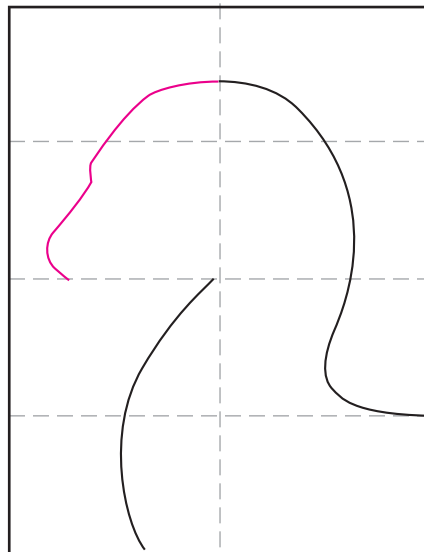

# Draw a Dragon Head

1. Draw 2 curves as shown.

2. Finish the top of the head.

3. Draw the cheeks lines.

4. Add the lips.

5. Add nose, eye, ear and cheek.

6. Draw a long horn.

7. Draw the inside neck line.

8. Finish with spikes.

9. Trace with a marker and color.