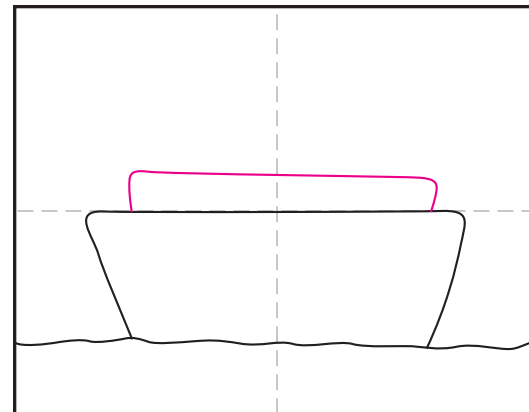

Draw a Cruise Ship

1. Draw a water line.

2. Add the main ship shape above it.

3. Add a deck on top.

4. Add another deck on top.

5. Draw two smoke stacks.

6. Add smoke coming out of each.

7. Draw windows and preserver shape.

8. Add birds flying around the sky.

9. Trace with a marker and color.

Cruise Ship