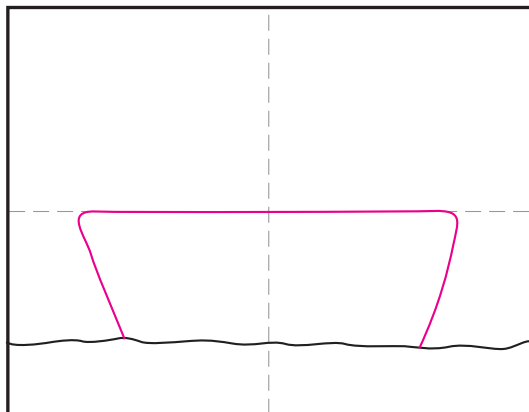

Draw a Cruise Ship

1. Draw a water line.

2. Add the main ship shape above it.

3. Add a deck on top.

4. Add another deck on top.

5. Draw two smoke stacks.

6. Add smoke coming out of each.

7. Draw windows and preserver shape.

8. Add birds flying around the sky.

9. Trace with a marker and color.

Cruise Ship