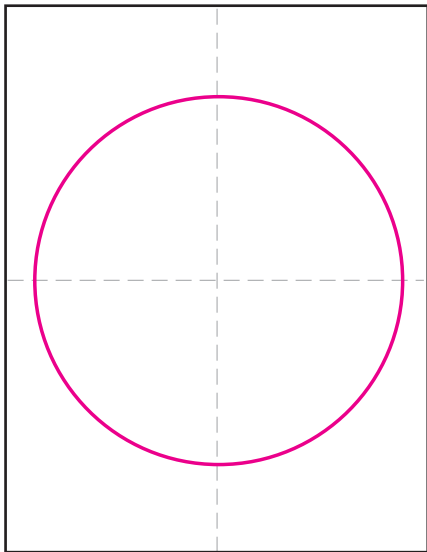

How to Draw a Volleyball

1. Draw or trace a circle.

2. Place a small dot as shown.

3. Draw three sections lines as shown.

4. Finish bottom section as shown.

5. Add a curved line inside the top right.

6. Add two curved lines in the bottom.

7. Add two more curved lines on the left.

8. Draw a floor line.

9. Trace with a marker and color.

Volleyball