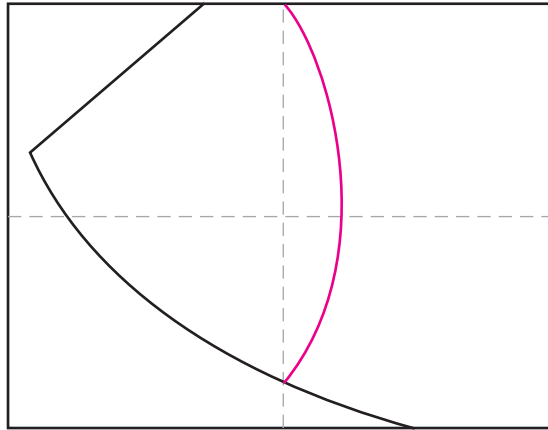

Draw a Fish Head

1. Draw the outer body lines shown.

2. Add the curve of the face.

4. Add a lip.

4. Draw an eye circle.

5. Add ring around eye and a small shiny spot.

6. Draw part of a gill.

7. Add four horizontal body lines.

8. Draw gill details.

9. Trace with a marker and paint or color.

Fish Head