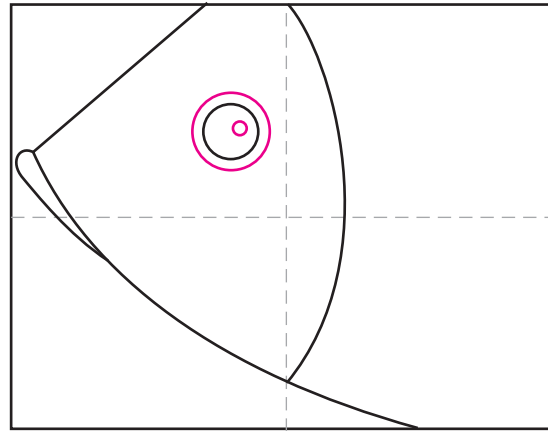

Draw a Fish Head

1. Draw the outer body lines shown.

2. Add the curve of the face.

4. Add a lip.

4. Draw an eye circle.

5. Add ring around eye and a small shiny spot.

6. Draw part of a gill.

7. Add four horizontal body lines.

8. Draw gill details.

9. Trace with a marker and paint or color.

Fish Head