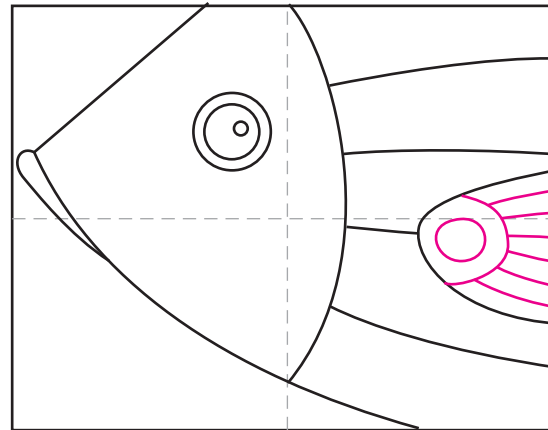

Draw a Fish Head

1. Draw the outer body lines shown.

2. Add the curve of the face.

4. Add a lip.

4. Draw an eye circle.

5. Add ring around eye and a small shiny spot.

6. Draw part of a gill.

7. Add four horizontal body lines.

8. Draw gill details.

9. Trace with a marker and paint or color.

Fish Head