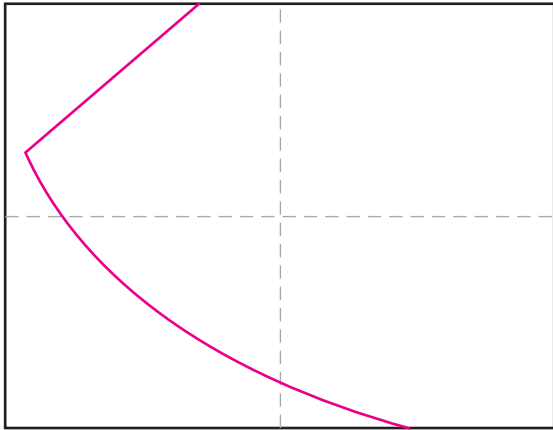

Draw a Fish Head

1. Draw the outer body lines shown.

2. Add the curve of the face.

4. Add a lip.

4. Draw an eye circle.

5. Add ring around eye and a small shiny spot.

6. Draw part of a gill.

7. Add four horizontal body lines.

8. Draw gill details.

9. Trace with a marker and paint or color.

Fish Head