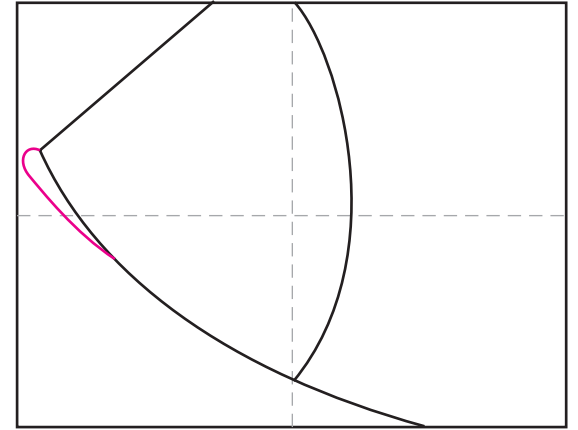

Draw a Fish Head

1. Draw the outer body lines shown.

2. Add the curve of the face.

4. Add a lip.

4. Draw an eye circle.

5. Add ring around eye and a small shiny spot.

6. Draw part of a gill.

7. Add four horizontal body lines.

8. Draw gill details.

9. Trace with a marker and paint or color.

Fish Head