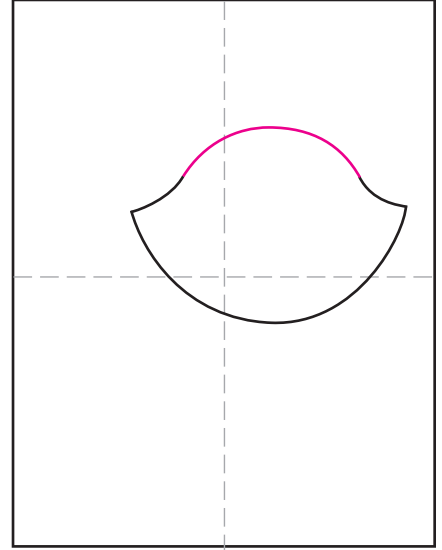

Draw a Black Cartoon Cat

1. Draw a curve.

2. Begin the top of the head.

3. Finish the top head.

4. Draw two half circle eyes.

5. Draw inside eye, nose, whiskers.

6. Add two ears.

7. Draw the outside of the body

8. Add leg lines and long tail.

9. Trace with marker and color.

Black Cartoon Cat