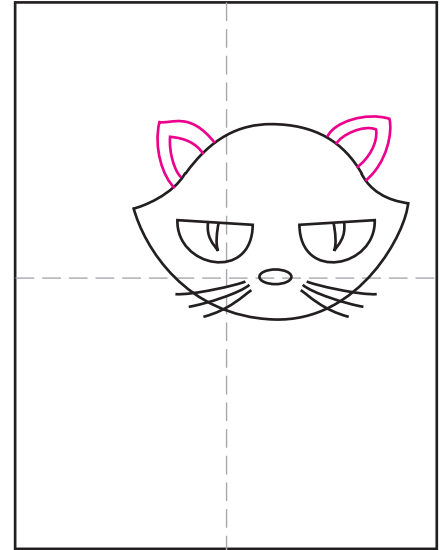

Draw a Black Cartoon Cat

1. Draw a curve.

2. Begin the top of the head.

3. Finish the top head.

4. Draw two half circle eyes.

5. Draw inside eye, nose, whiskers.

6. Add two ears.

7. Draw the outside of the body

8. Add leg lines and long tail.

9. Trace with marker and color.

Black Cartoon Cat