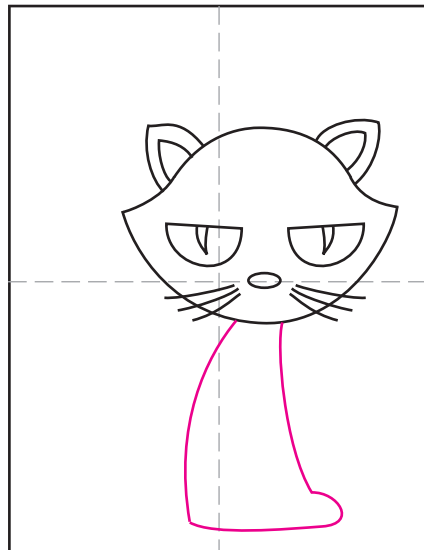

Draw a Black Cartoon Cat

1. Draw a curve.

2. Begin the top of the head.

3. Finish the top head.

4. Draw two half circle eyes.

5. Draw inside eye, nose, whiskers.

6. Add two ears.

7. Draw the outside of the body

8. Add leg lines and long tail.

9. Trace with marker and color.

Black Cartoon Cat