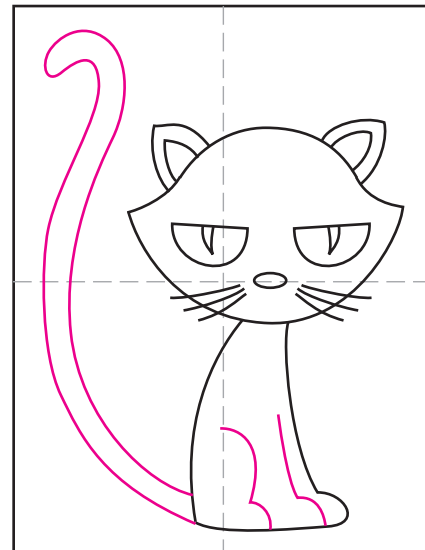

Draw a Black Cartoon Cat

1. Draw a curve.

2. Begin the top of the head.

3. Finish the top head.

4. Draw two half circle eyes.

5. Draw inside eye, nose, whiskers.

6. Add two ears.

7. Draw the outside of the body

8. Add leg lines and long tail.

9. Trace with marker and color.

Black Cartoon Cat