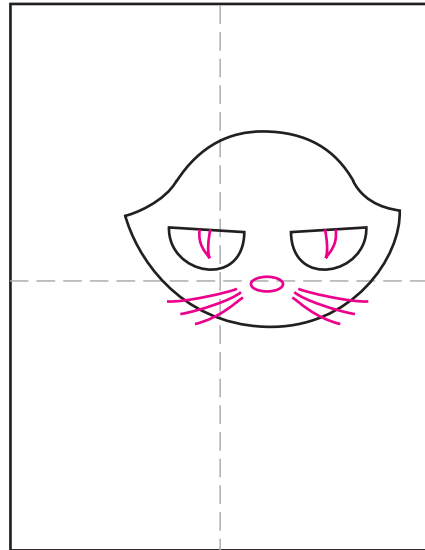

Draw a Black Cartoon Cat

1. Draw a curve.

2. Begin the top of the head.

3. Finish the top head.

4. Draw two half circle eyes.

5. Draw inside eye, nose, whiskers.

6. Add two ears.

7. Draw the outside of the body

8. Add leg lines and long tail.

9. Trace with marker and color.

Black Cartoon Cat